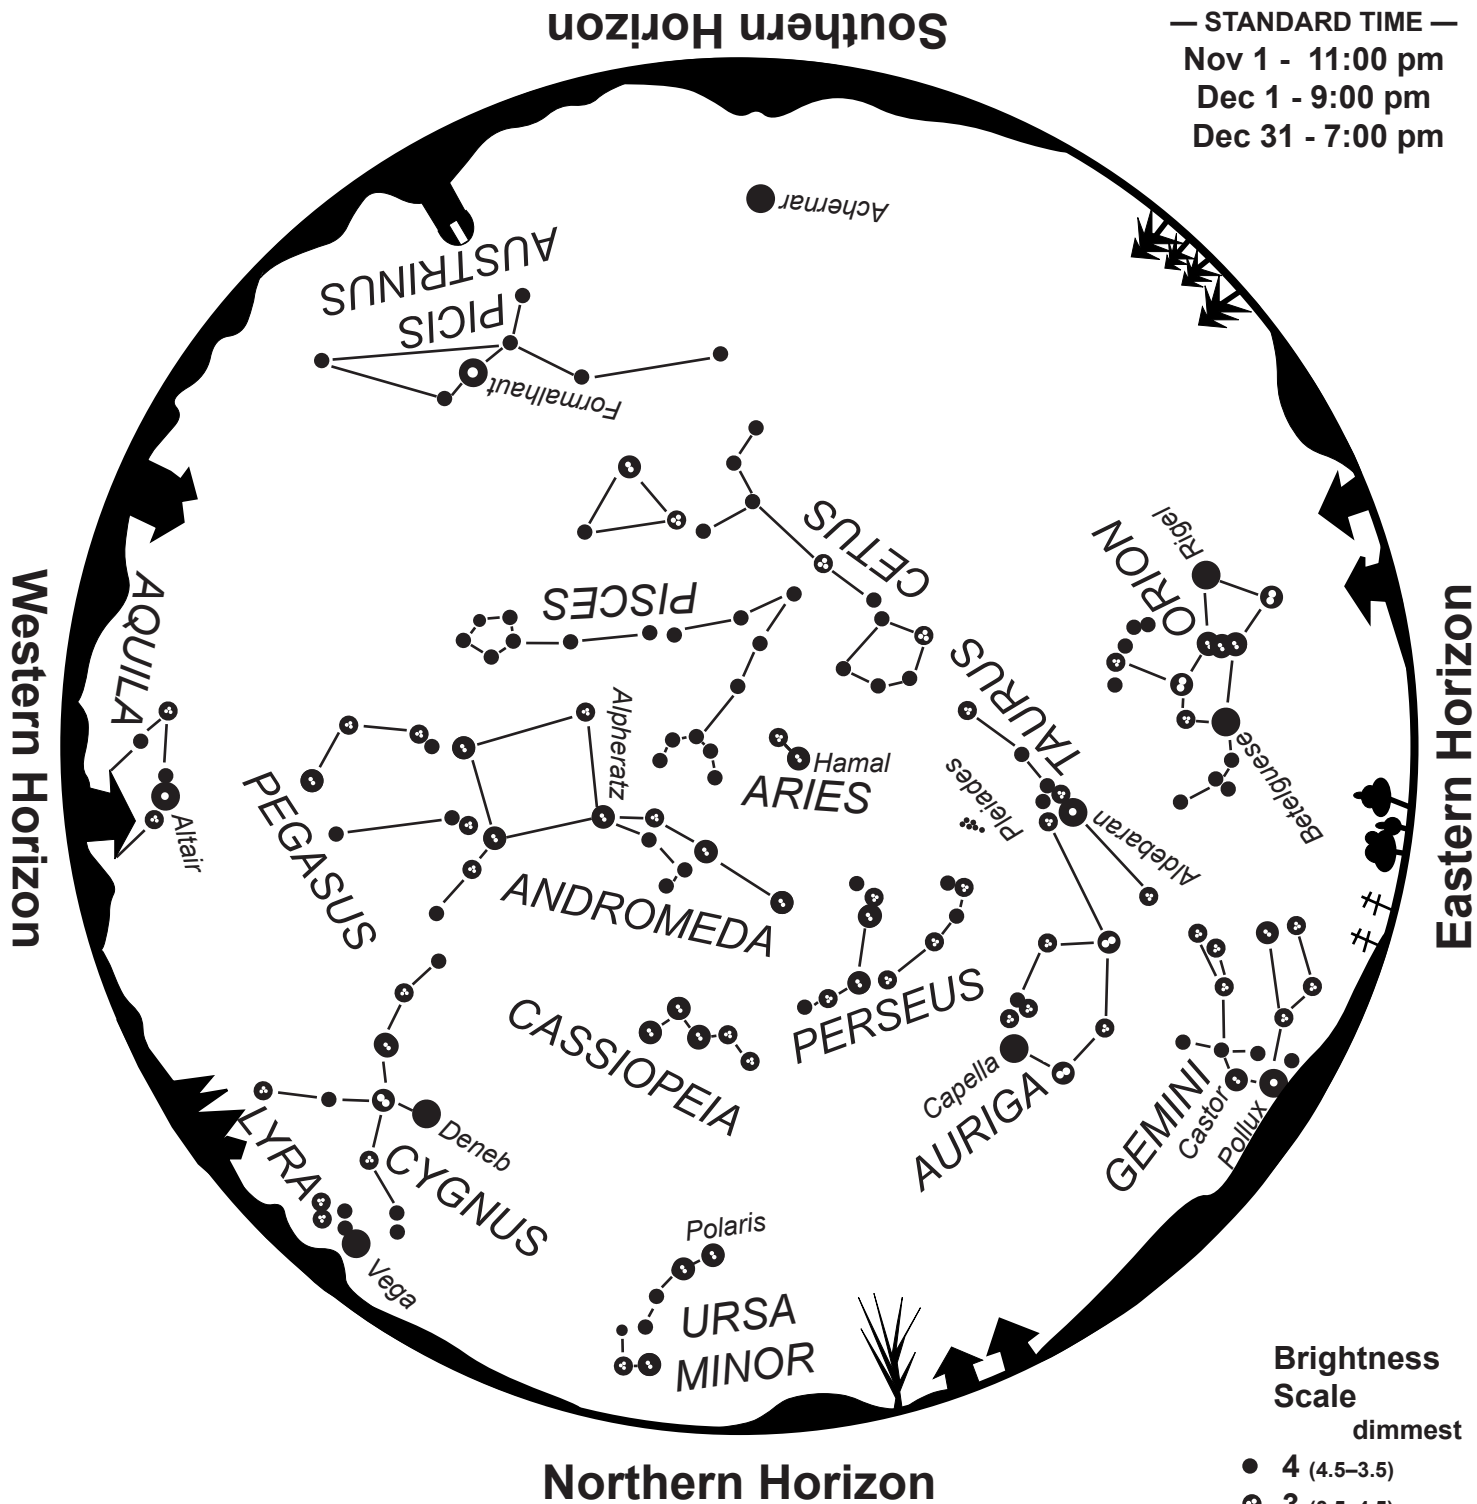

Evening Star Map for May–June

— STANDARD TIME —
 May 1 - 11:00 pm
 Jun 1 - 9:00 pm
 Jun 30 - 7:00 pm

To use map:

Turn the map so the direction you are facing is on the bottom.

The constellations in the sky will match the constellations on the map.

Evening Star Map for July–August

— STANDARD TIME —
 Jul 1 - 11:00 pm
 Aug 1 - 9:00 pm
 Aug 31 - 7:00 pm

Brightness Scale
 dimmest

- 4 (4.5–3.5)
- ⊙ 3 (3.5–4.5)
- ⊕ 2 (3.5–4.5)
- ⊙ 1 (3.5–4.5)
- 0 (3.5–4.5)
- -1 (3.5–4.5)

brightest

To use map:

Turn the map so the direction you are facing is on the bottom.

The constellations in the sky will match the constellations on the map.

Evening Star Map for September–October

— STANDARD TIME —
 Sep 1 - 11:00 pm
 Oct 1 - 9:00 pm
 Oct 31 - 7:00 pm

To use map:

Turn the map so the direction you are facing is on the bottom.

The constellations in the sky will match the constellations on the map.

Evening Star Map for November–December

— STANDARD TIME —
 Nov 1 - 11:00 pm
 Dec 1 - 9:00 pm
 Dec 31 - 7:00 pm