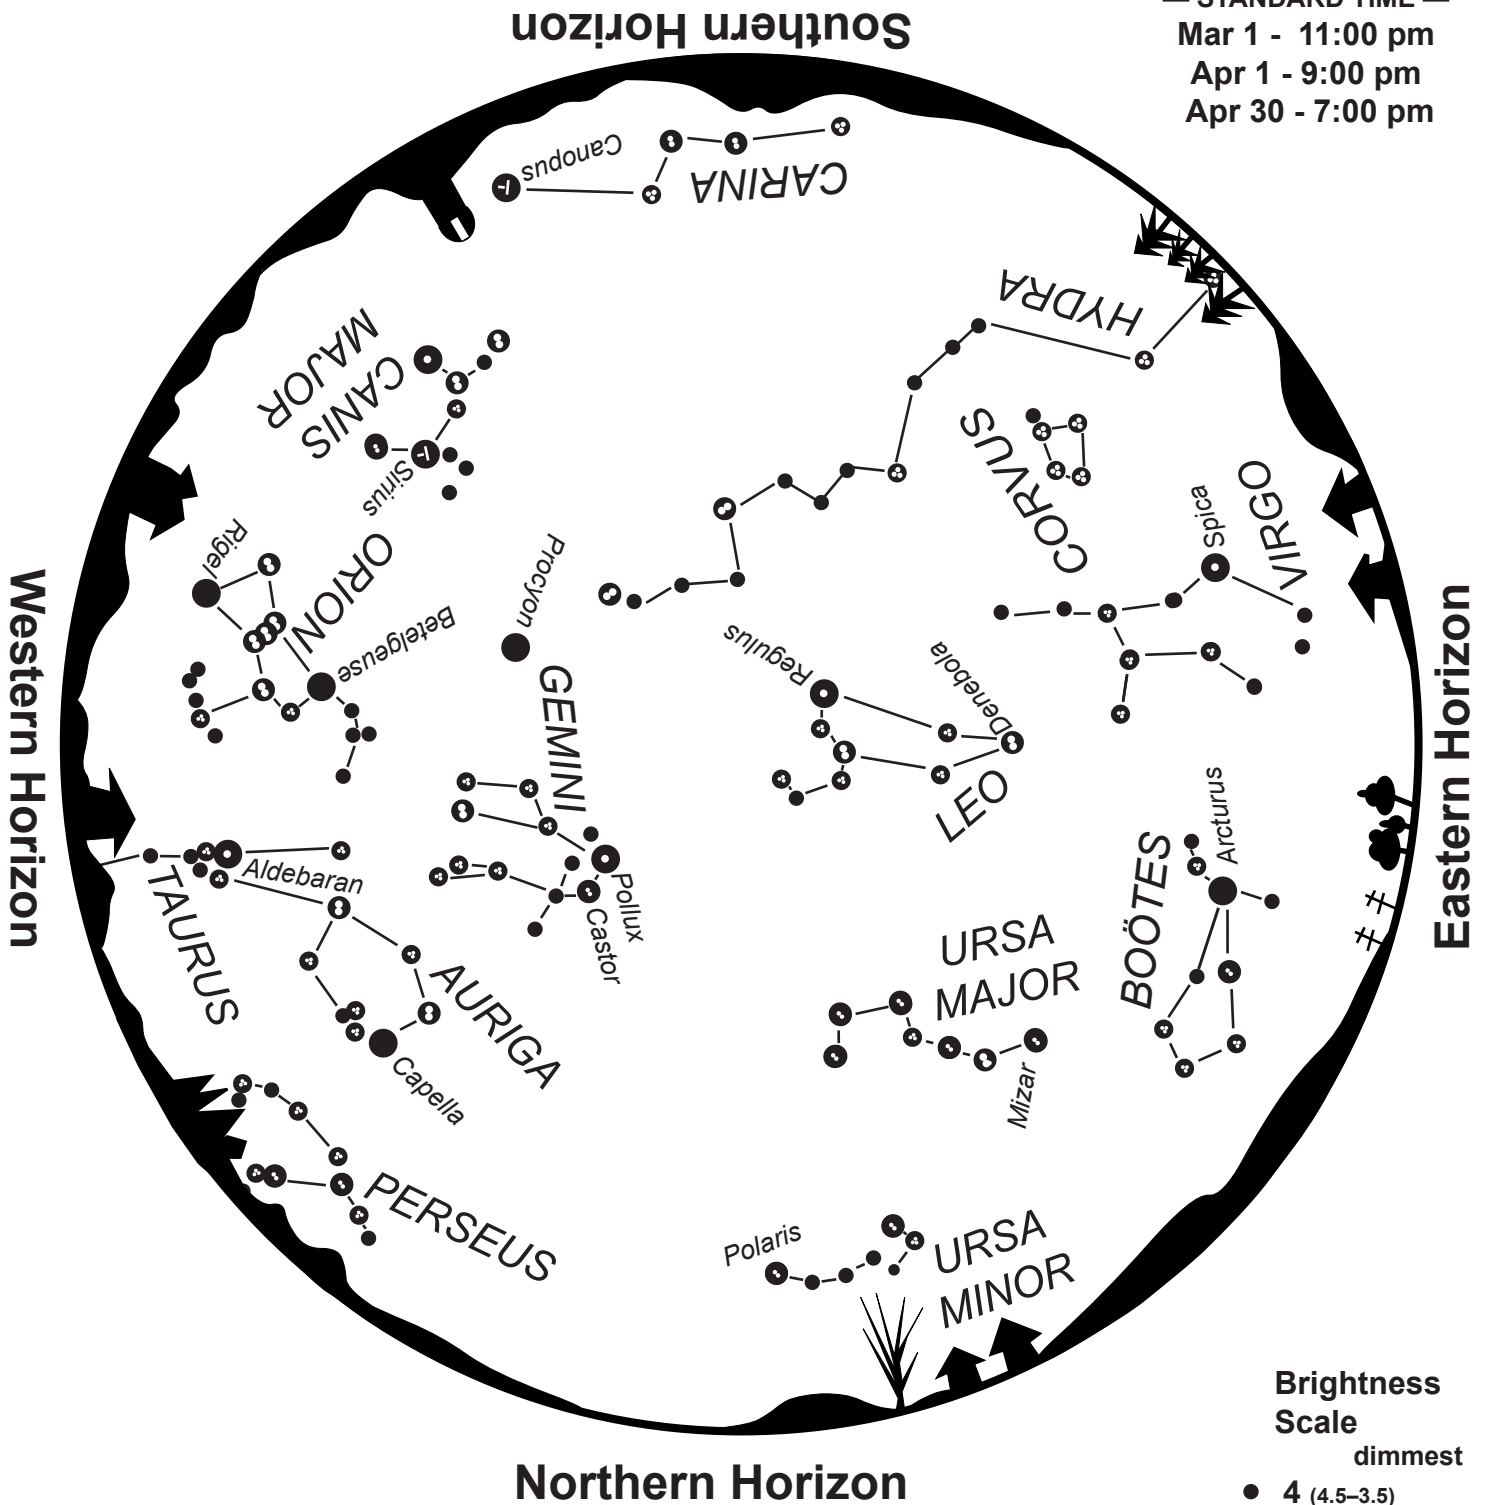

© 2011 by the Regents of the University of California

Evening Star Map for March–April

— STANDARD TIME —
 Mar 1 - 11:00 pm
 Apr 1 - 9:00 pm
 Apr 30 - 7:00 pm

To use map:

Turn the map so the direction you are facing is on the bottom.

Evening Star Map for May–June

— STANDARD TIME —
 May 1 - 11:00 pm
 Jun 1 - 9:00 pm
 Jun 30 - 7:00 pm

To use map:

Turn the map so the direction you are facing is on the bottom.

The constellations in the sky will match the constellations on the map.

brightest

To use map:

Turn the map so the direction you are facing is on the bottom.

The constellations in the sky will match the constellations on the map.

Evening Star Map for September–October

— STANDARD TIME —
 Sep 1 - 11:00 pm
 Oct 1 - 9:00 pm
 Oct 31 - 7:00 pm

To use map:

Turn the map so the direction you are facing is on the bottom.

The constellations in the sky will match the constellations on the map.

Evening Star Map for November–December

— STANDARD TIME —
 Nov 1 - 11:00 pm
 Dec 1 - 9:00 pm
 Dec 31 - 7:00 pm