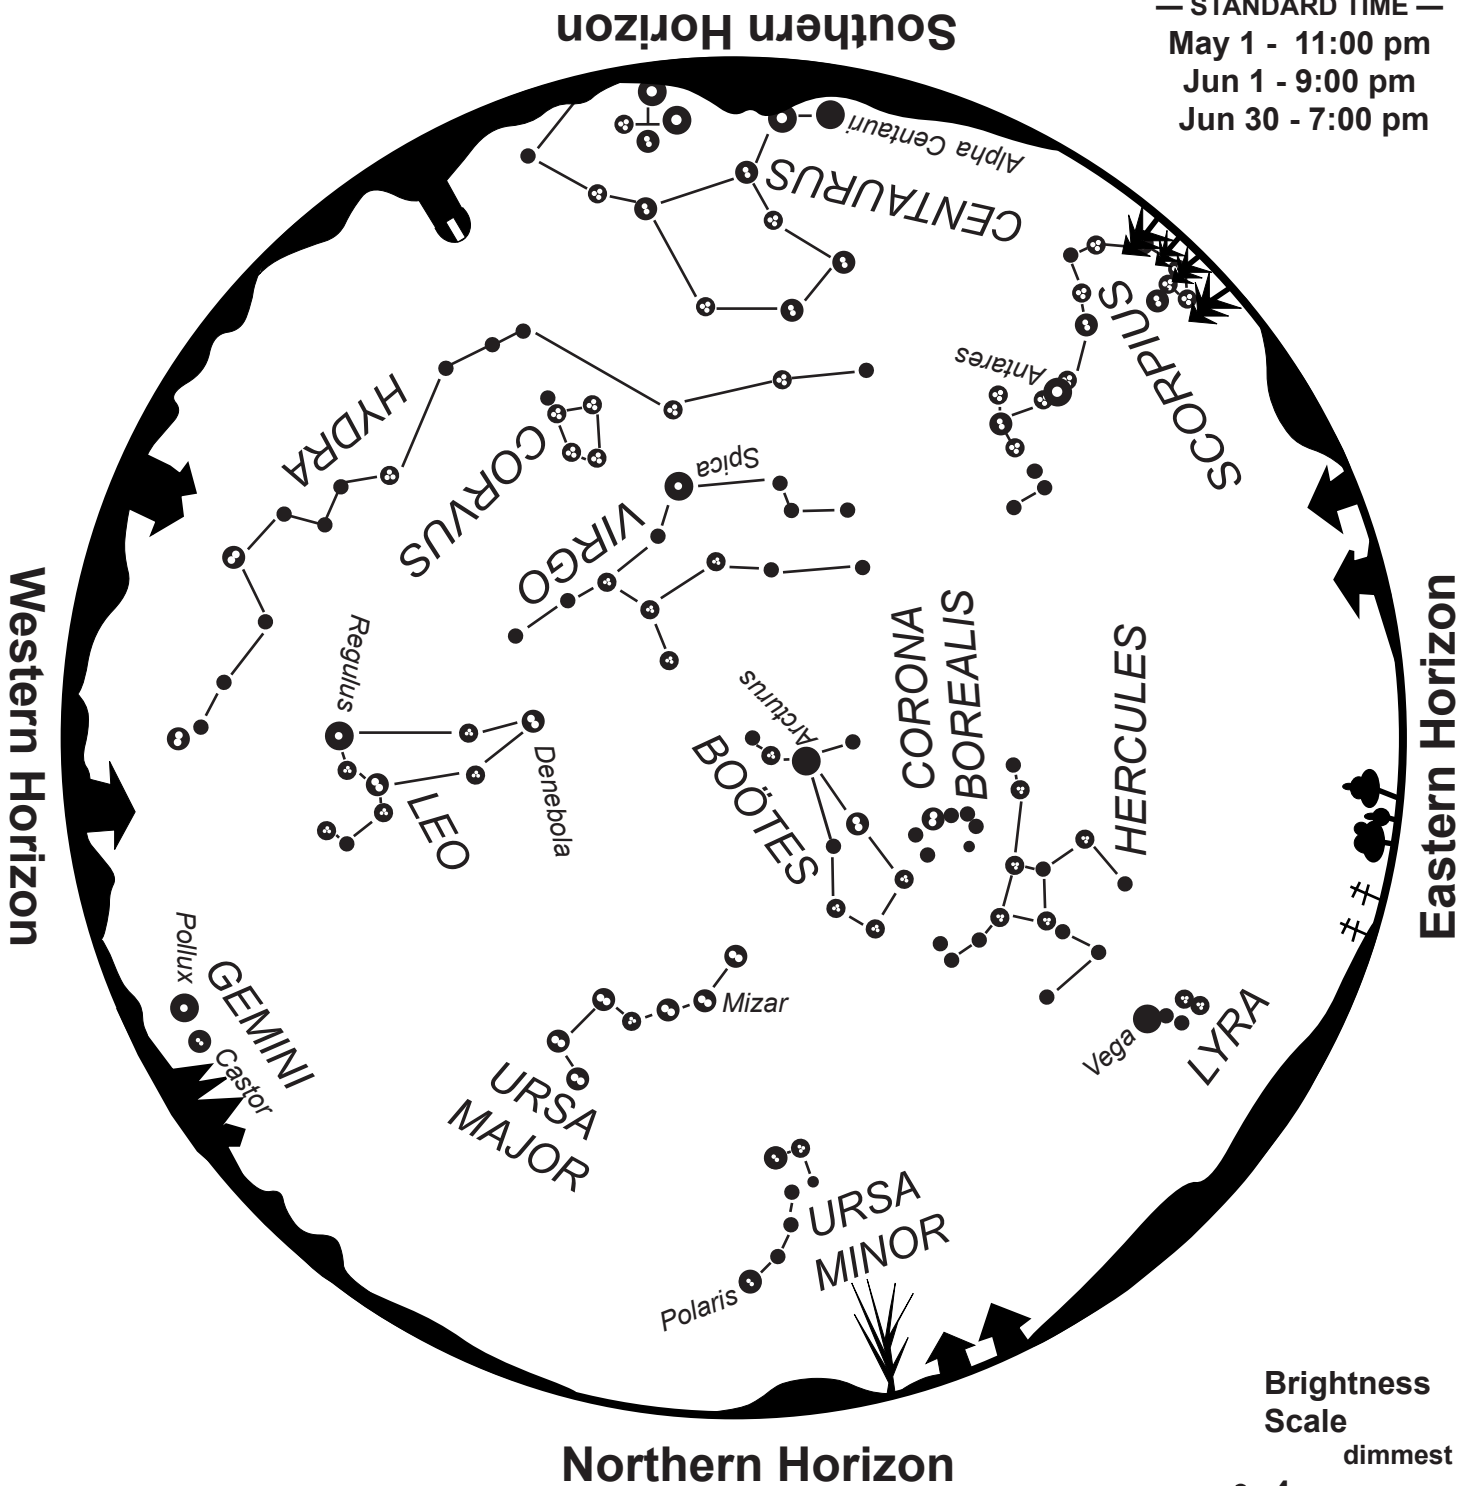

© 2011 by the Regents of the University of California

Evening Star Map for March–April

— STANDARD TIME —
 Mar 1 - 11:00 pm
 Apr 1 - 9:00 pm
 Apr 30 - 7:00 pm

To use map:

Turn the map so the direction you are facing is on the bottom.

Evening Star Map for May–June

— STANDARD TIME —
 May 1 - 11:00 pm
 Jun 1 - 9:00 pm
 Jun 30 - 7:00 pm

To use map:

Turn the map so the direction you are facing is on the bottom.

The constellations in the sky will match the constellations on the map.

brightest

To use map:

Turn the map so the direction you are facing is on the bottom.

The constellations in the sky will match the constellations on the map.

Evening Star Map for September–October

— STANDARD TIME —
 Sep 1 - 11:00 pm
 Oct 1 - 9:00 pm
 Oct 31 - 7:00 pm

To use map:

Turn the map so the direction you are facing is on the bottom.

The constellations in the sky will match the constellations on the map.

Evening Star Map for November–December

— STANDARD TIME —
 Nov 1 - 11:00 pm
 Dec 1 - 9:00 pm
 Dec 31 - 7:00 pm