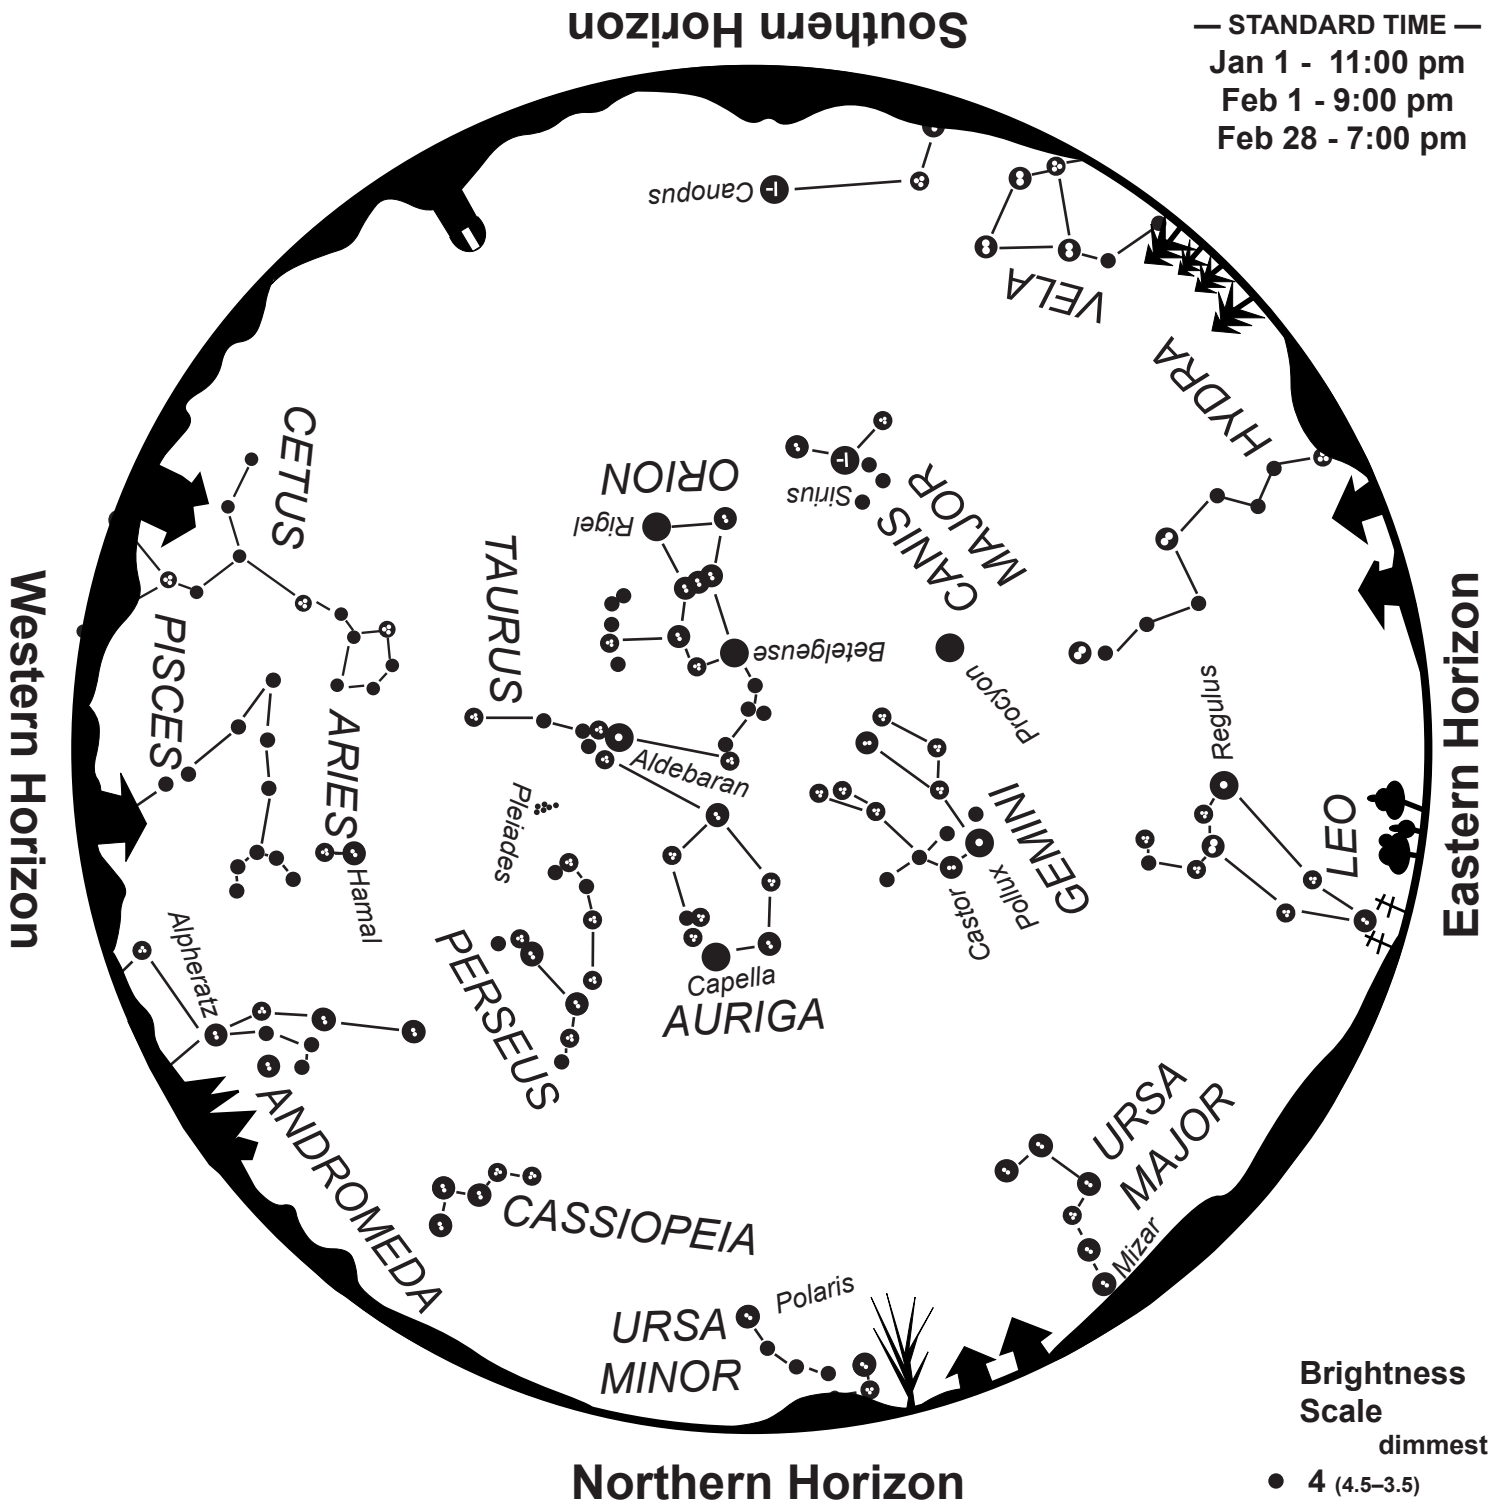

Evening Star Map for January–February

To use map:

Turn the map so the direction you are facing is on the bottom.

The constellations in the sky will match the constellations on the map.

1. **Brightness Scale**
2. dimmiest
3. 4 (4.5–3.5)
   - ⊕ 3 (3.5–4.5)
   - ⊙ 2 (3.5–4.5)
   - 1 (3.5–4.5)
   - 0 (3.5–4.5)
   - -1 (3.5–4.5)
4. brightest

© 2011 by the Regents of the University of California