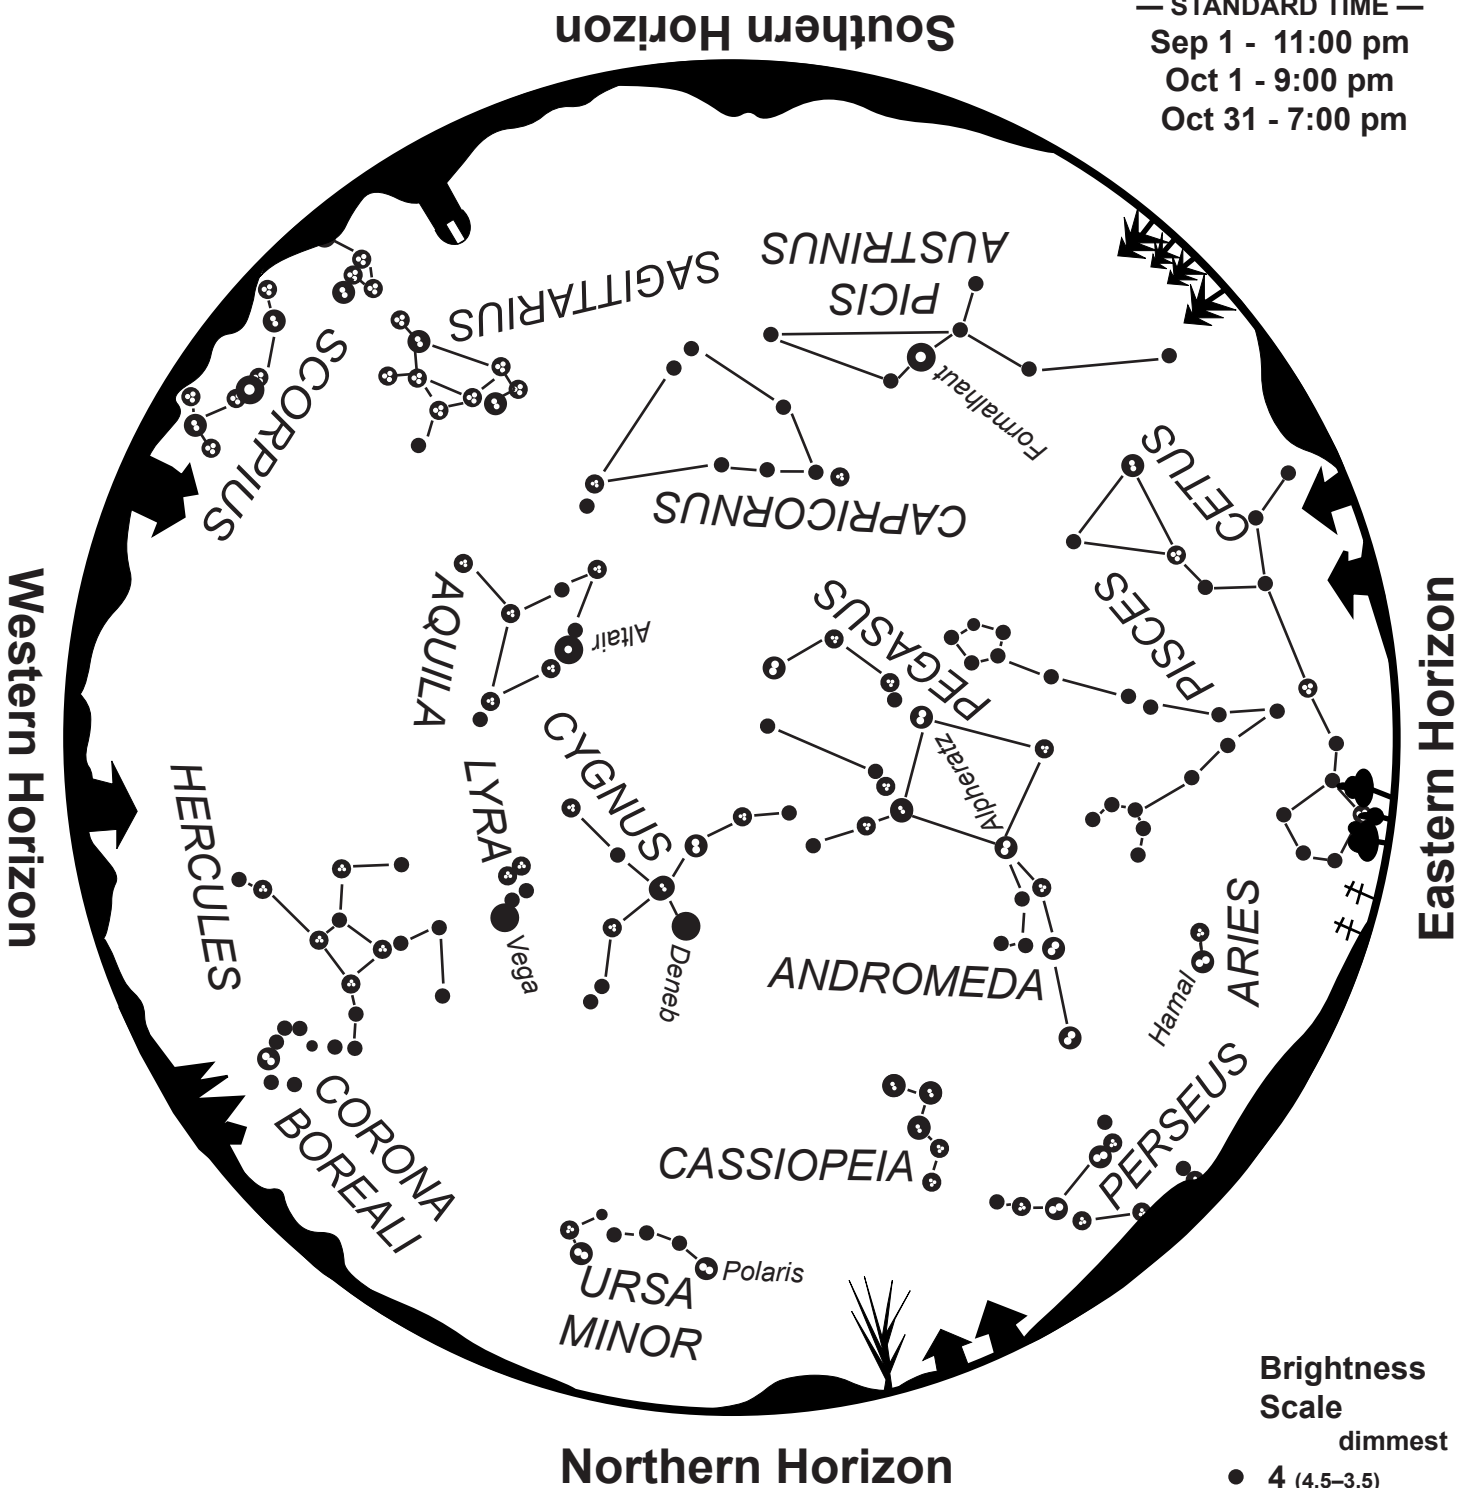

© 2011 by the Regents of the University of California

Evening Star Map for March–April

— STANDARD TIME —
 Mar 1 - 11:00 pm
 Apr 1 - 9:00 pm
 Apr 30 - 7:00 pm

To use map:

Turn the map so the direction you are facing is on the bottom.

Evening Star Map for May–June

— STANDARD TIME —
 May 1 - 11:00 pm
 Jun 1 - 9:00 pm
 Jun 30 - 7:00 pm

To use map:

Turn the map so the direction you are facing is on the bottom.

The constellations in the sky will match the constellations on the map.

brightest

To use map:

Turn the map so the direction you are facing is on the bottom.

The constellations in the sky will match the constellations on the map.

Evening Star Map for September–October

— STANDARD TIME —
 Sep 1 - 11:00 pm
 Oct 1 - 9:00 pm
 Oct 31 - 7:00 pm

To use map:

Turn the map so the direction you are facing is on the bottom.

The constellations in the sky will match the constellations on the map.

Evening Star Map for November–December

— STANDARD TIME —
 Nov 1 - 11:00 pm
 Dec 1 - 9:00 pm
 Dec 31 - 7:00 pm