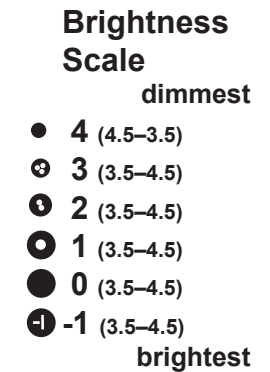

The constellations in the sky will match the constellations on the map.

- Brightness Scale**
- dimmiest
- 4 (4.5–3.5)
 - ⊕ 3 (3.5–4.5)
 - ⊙ 2 (3.5–4.5)
 - 1 (3.5–4.5)
 - 0 (3.5–4.5)
 - -1 (3.5–4.5)
- brightest

The constellations in the sky will match the constellations on the map.

© 2011 by the Regents of the University of California

- Brightness Scale**
- 4 (4.5–3.5) dimmiest
 - ⊕ 3 (3.5–4.5)
 - ⊙ 2 (3.5–4.5)
 - ⊗ 1 (3.5–4.5)
 - 0 (3.5–4.5)
 - -1 (3.5–4.5) brightest

Evening Star Map for May–June

— STANDARD TIME —
 May 1 - 11:00 pm
 Jun 1 - 9:00 pm
 Jun 30 - 7:00 pm

To use map:

Turn the map so the direction you are facing is on the bottom.

The constellations in the sky will match the constellations on the map.

Evening Star Map for July–August

— STANDARD TIME —
 Jul 1 - 11:00 pm
 Aug 1 - 9:00 pm
 Aug 31 - 7:00 pm

Brightness Scale
 dimmest

- 4 (4.5–3.5)
- ⊙ 3 (3.5–4.5)
- ⊕ 2 (3.5–4.5)
- ⊙ 1 (3.5–4.5)
- 0 (3.5–4.5)
- -1 (3.5–4.5)