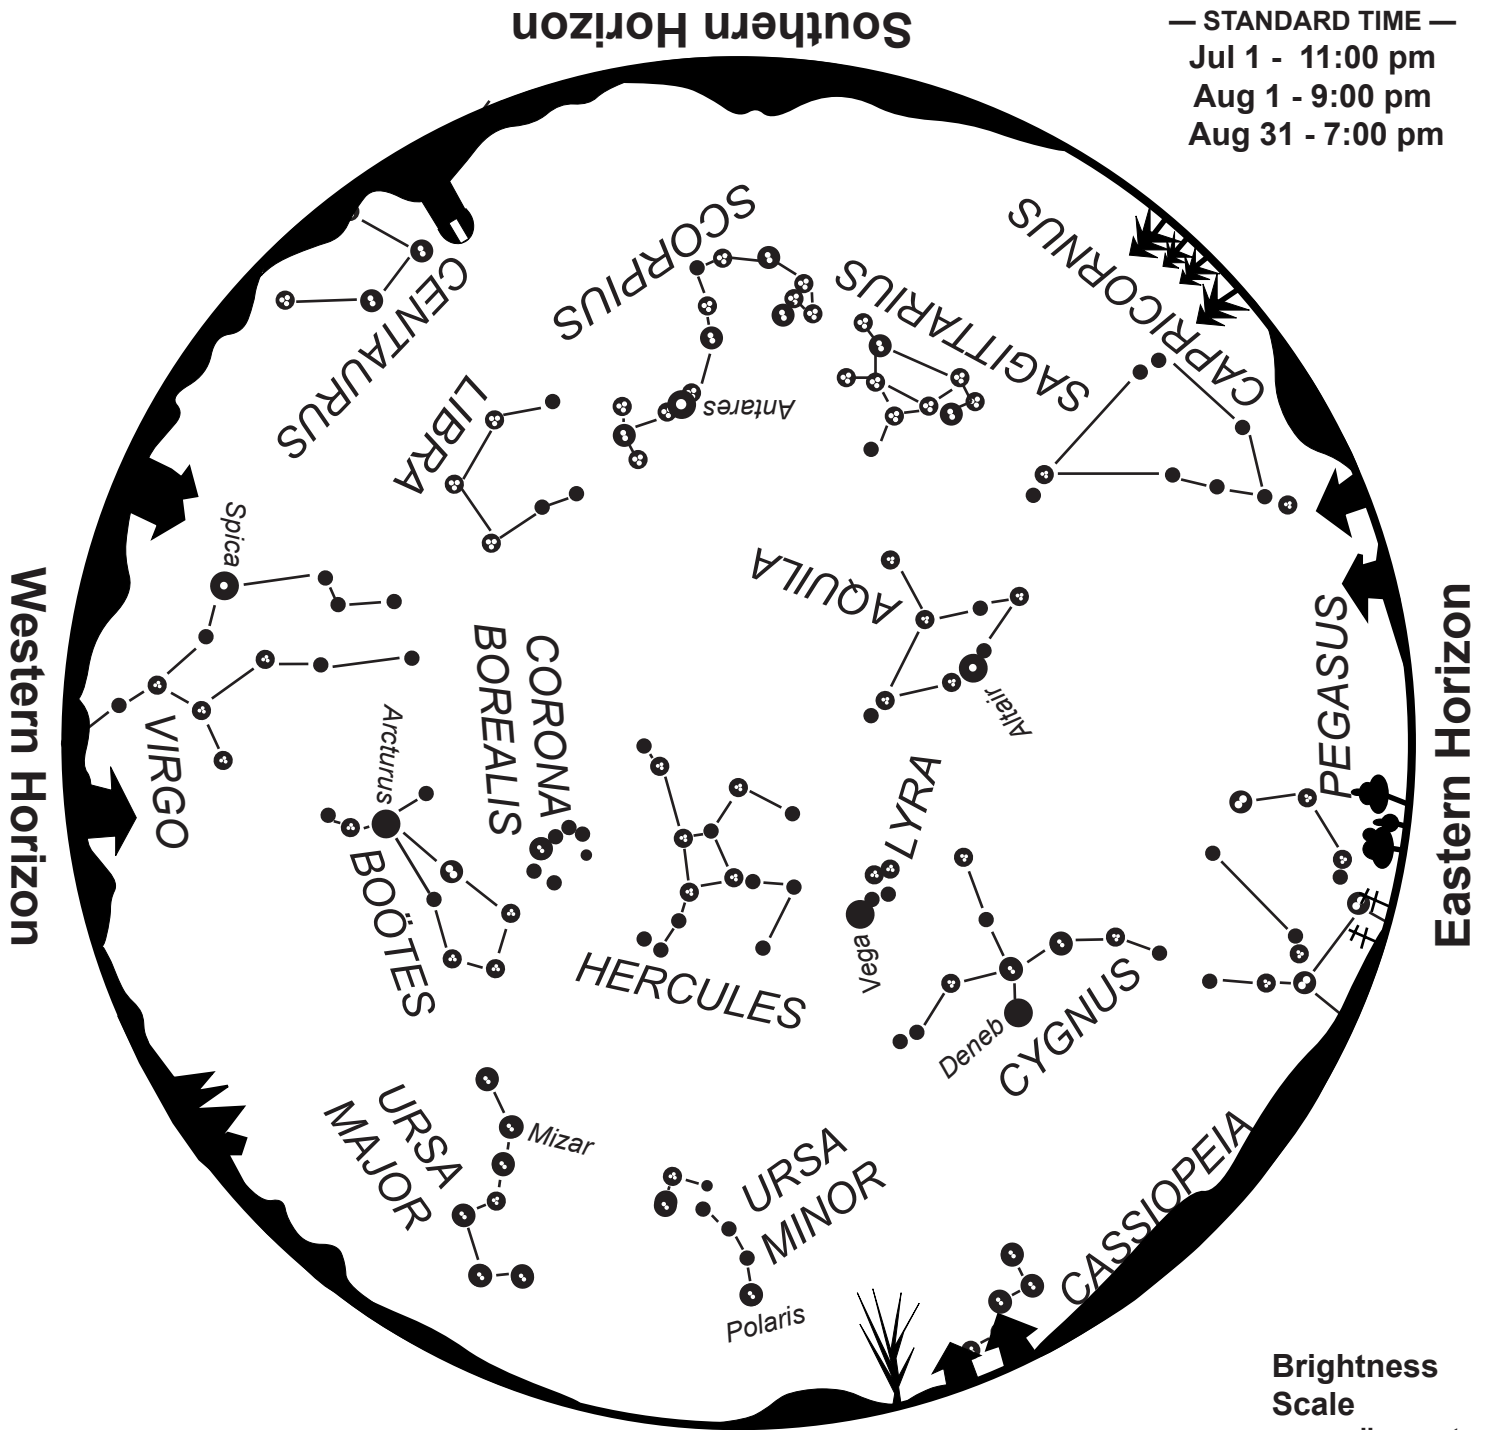

© 2011 by the Regents of the University of California

Evening Star Map for March–April

— STANDARD TIME —
 Mar 1 - 11:00 pm
 Apr 1 - 9:00 pm
 Apr 30 - 7:00 pm

To use map:

Turn the map so the direction you are facing is on the bottom.

Evening Star Map for May–June

— STANDARD TIME —
 May 1 - 11:00 pm
 Jun 1 - 9:00 pm
 Jun 30 - 7:00 pm

To use map:

Turn the map so the direction you are facing is on the bottom.

The constellations in the sky will match the constellations on the map.

Evening Star Map for July–August

— STANDARD TIME —
 Jul 1 - 11:00 pm
 Aug 1 - 9:00 pm
 Aug 31 - 7:00 pm

Brightness Scale
 dimmest

- 4 (4.5–3.5)
- ⊙ 3 (3.5–4.5)
- ⊕ 2 (3.5–4.5)
- ⊙ 1 (3.5–4.5)
- 0 (3.5–4.5)
- -1 (3.5–4.5)

brightest

To use map:

Turn the map so the direction you are facing is on the bottom.

The constellations in the sky will match the constellations on the map.

Evening Star Map for September–October

— STANDARD TIME —
 Sep 1 - 11:00 pm
 Oct 1 - 9:00 pm
 Oct 31 - 7:00 pm