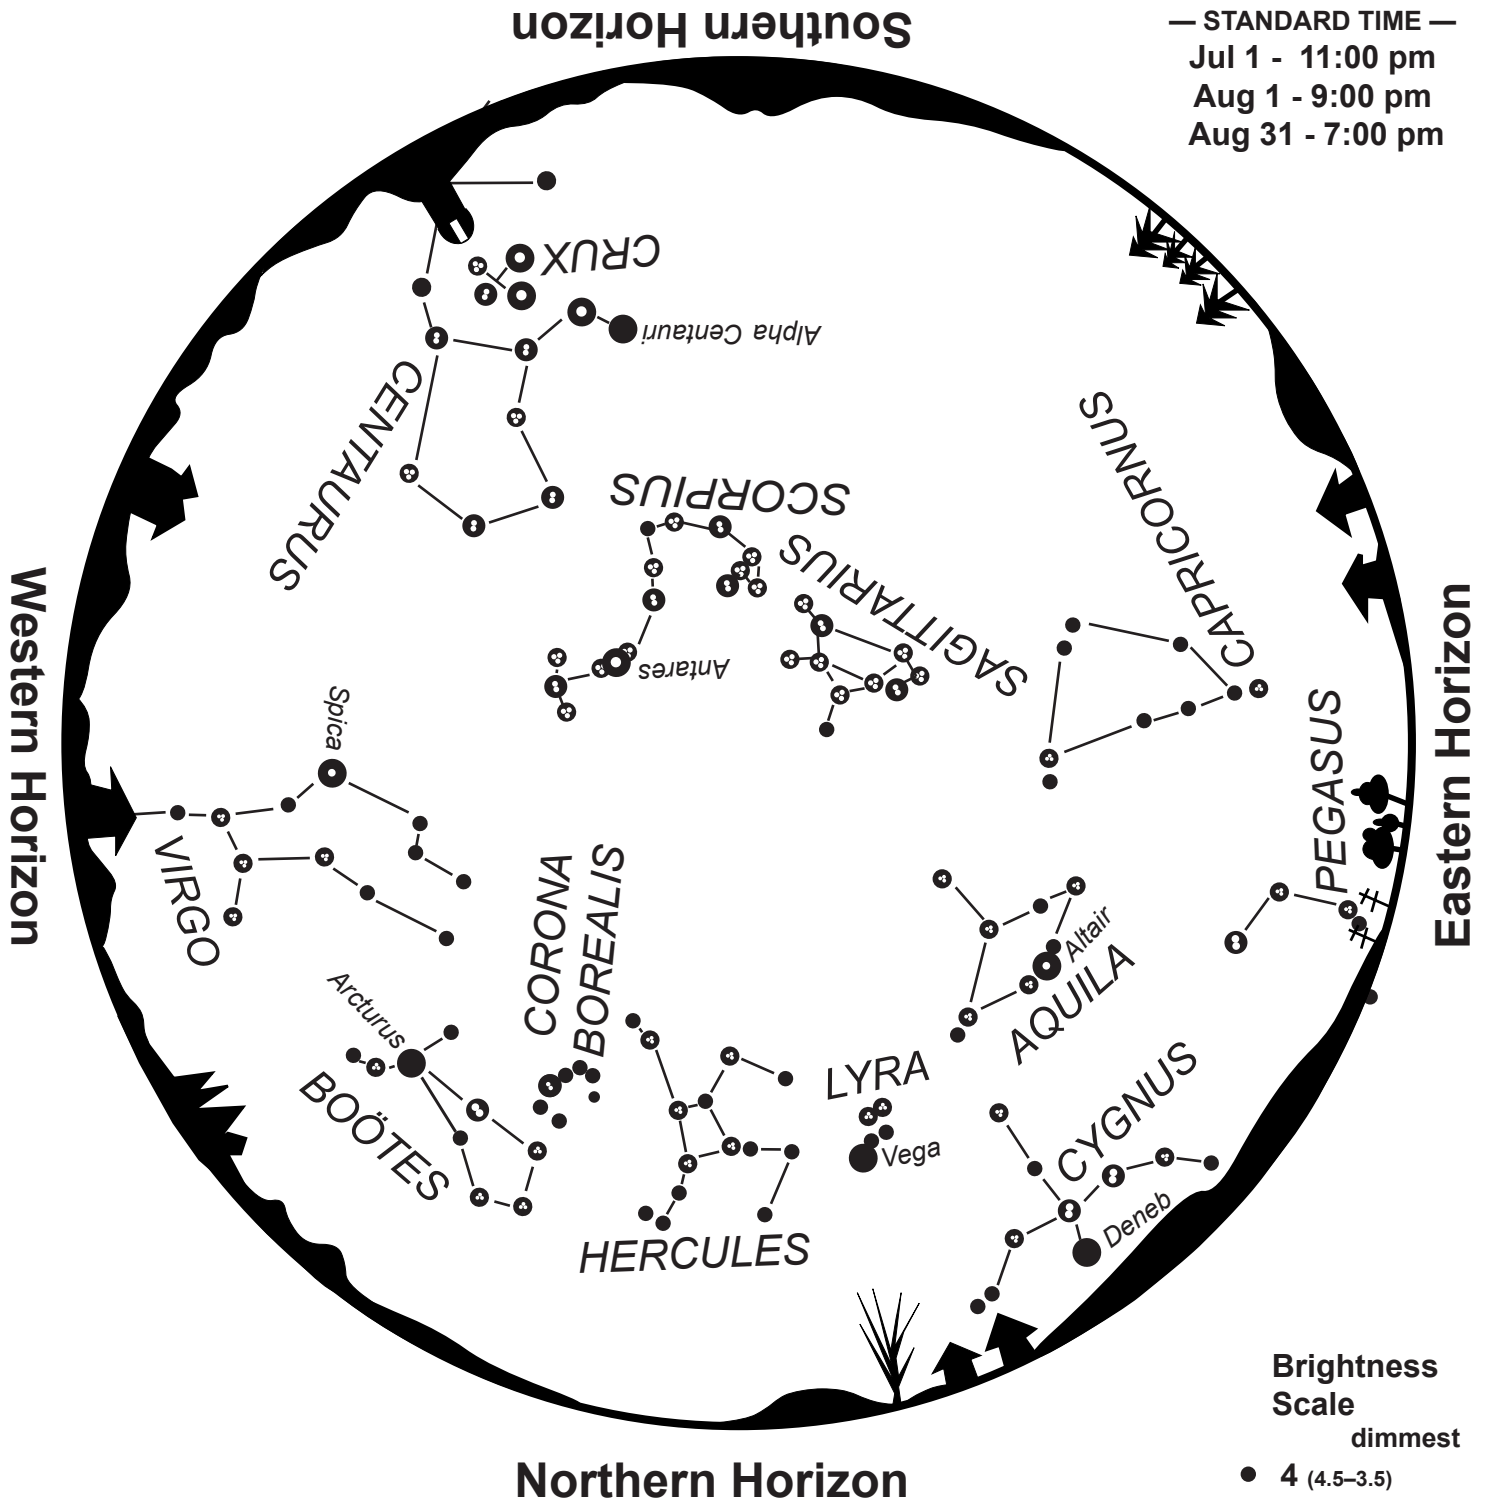

Constellations Tonight

20 Degrees South

by Alan J. Friedman
edited and revised by Alan D. Gould
and Gregory Steerman

Evening Star Map for January–February

Southern Horizon

— STANDARD TIME —
 Jan 1 - 11:00 pm
 Feb 1 - 9:00 pm
 Feb 28 - 7:00 pm

Evening Star Map for May–June

— STANDARD TIME —
 May 1 - 11:00 pm
 Jun 1 - 9:00 pm
 Jun 30 - 7:00 pm

To use map:

Turn the map so the direction you are facing is on the bottom.

The constellations in the sky will match the constellations on the map.

Evening Star Map for July–August

— STANDARD TIME —
 Jul 1 - 11:00 pm
 Aug 1 - 9:00 pm
 Aug 31 - 7:00 pm

To use map:

Turn the map so the direction you are facing is on the bottom.

The constellations in the sky will match the constellations on the map.

Evening Star Map for September–October

— STANDARD TIME —
 Sep 1 - 11:00 pm
 Oct 1 - 9:00 pm
 Oct 31 - 7:00 pm

To use map:

Turn the map so the direction you are facing is on the bottom.
 The constellations in the sky will match the constellations on the map.