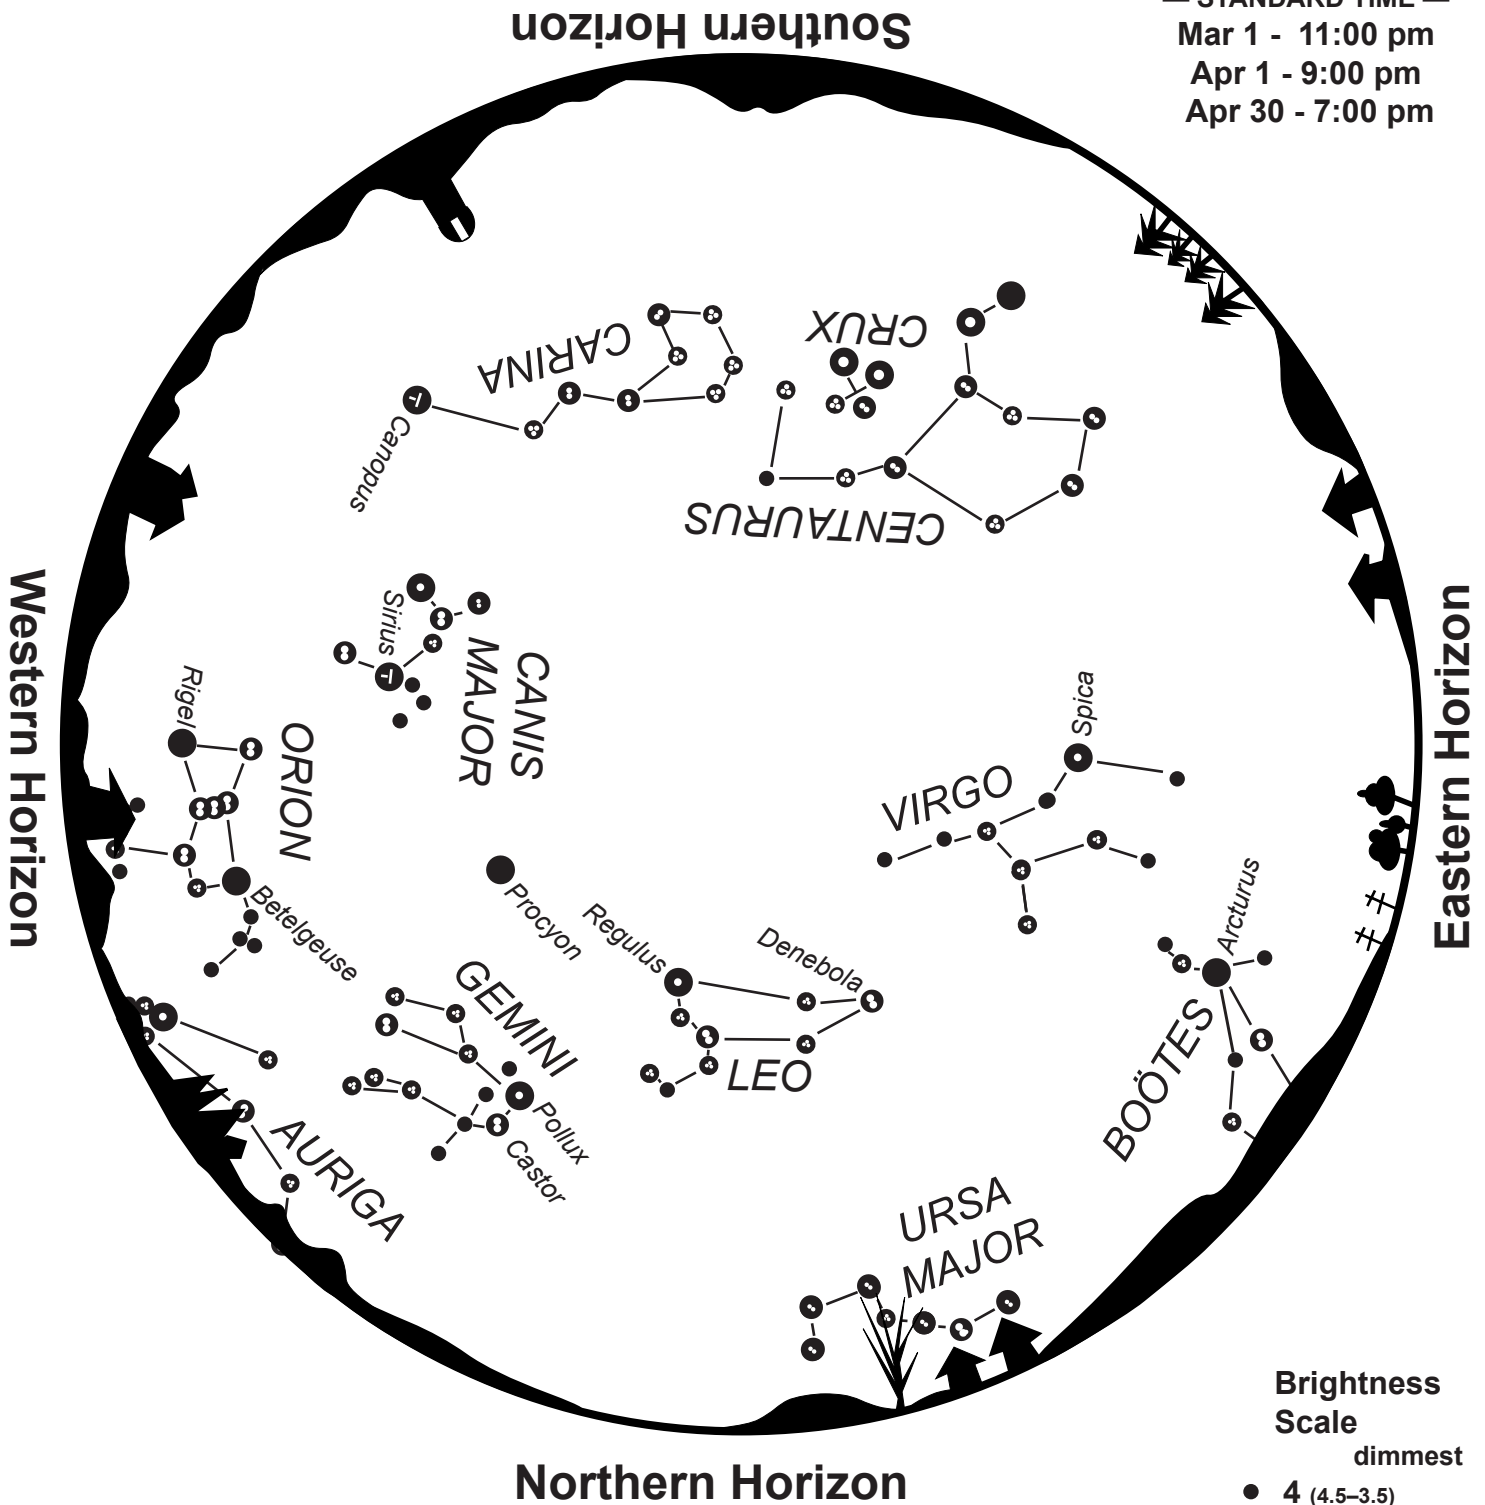

Evening Star Map for March–April

— STANDARD TIME —
Mar 1 - 11:00 pm
Apr 1 - 9:00 pm
Apr 30 - 7:00 pm

To use map:

Turn the map so the direction you are facing is on the bottom.

The constellations in the sky will match the constellations on the map.