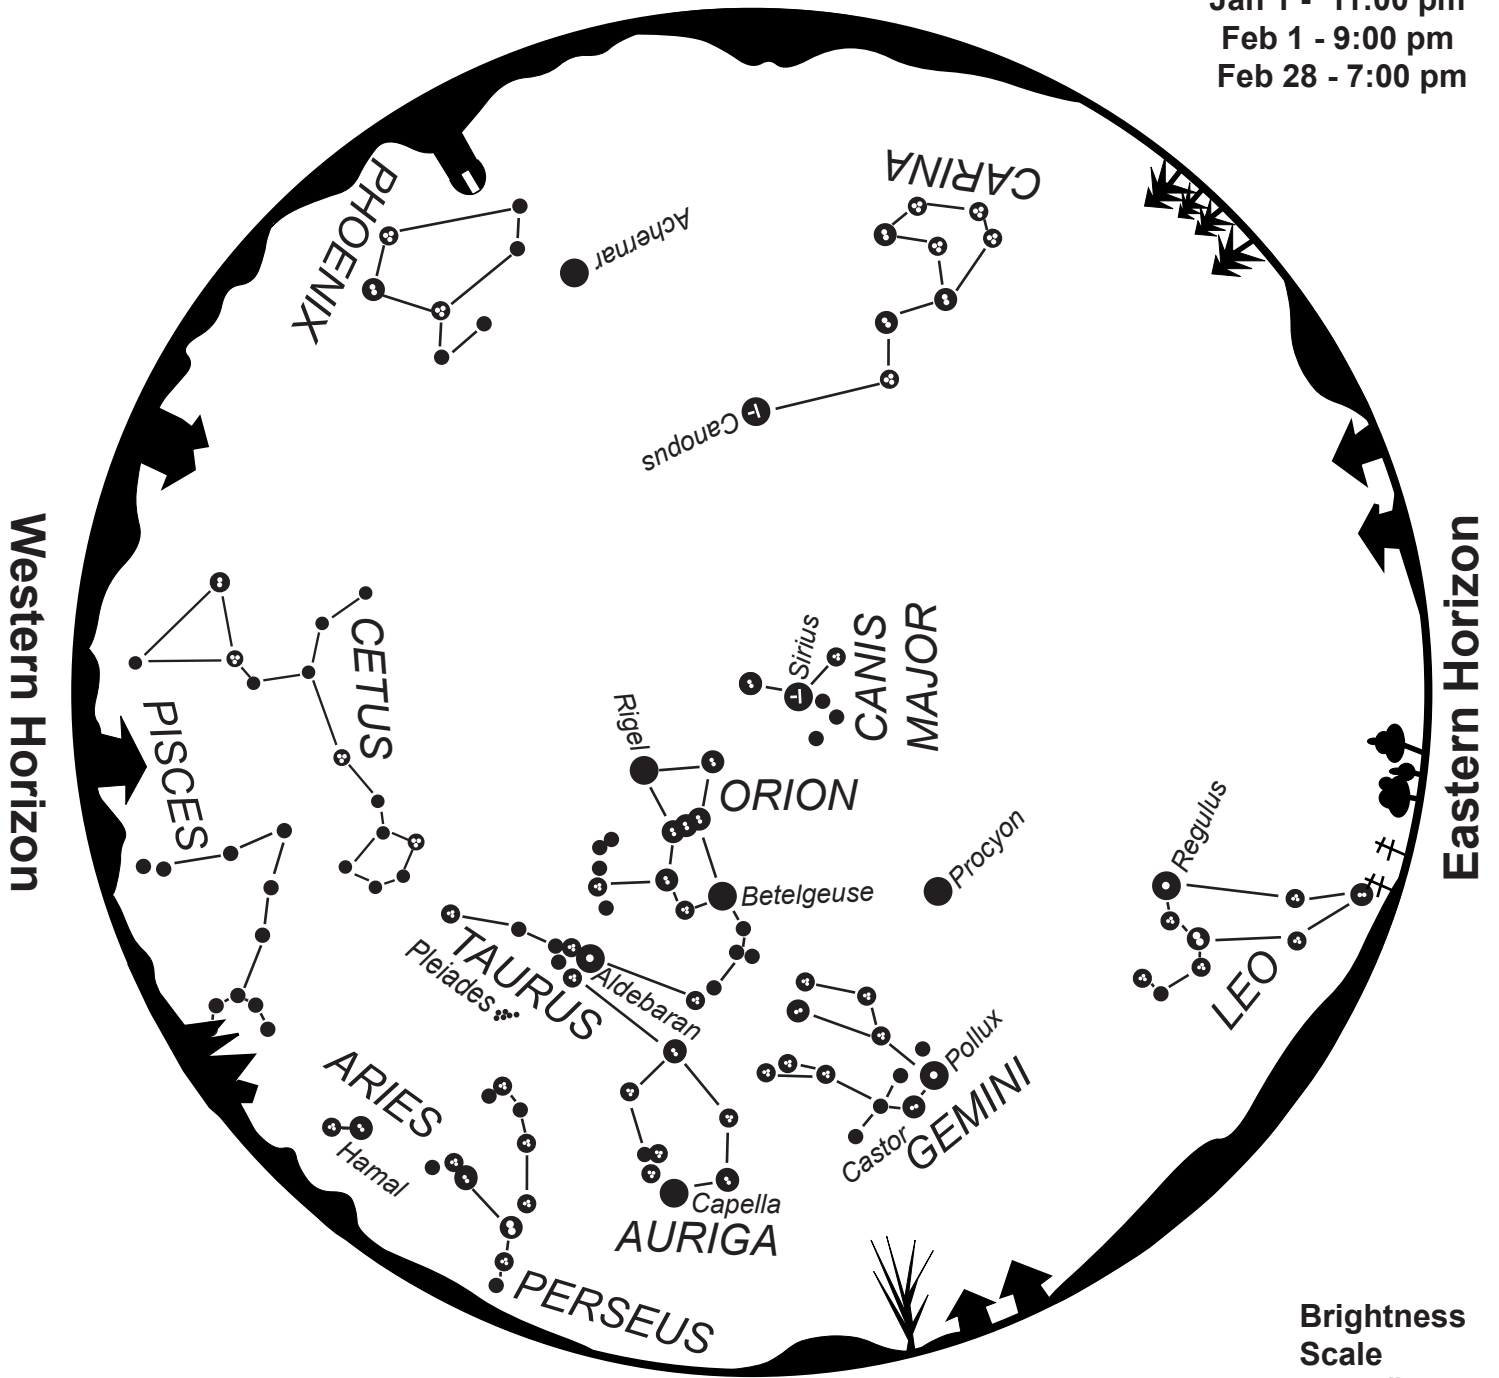

Constellations Tonight

20 Degrees South

by Alan J. Friedman
edited and revised by Alan D. Gould
and Gregory Steerman

Evening Star Map for January–February

Southern Horizon

— STANDARD TIME —
 Jan 1 - 11:00 pm
 Feb 1 - 9:00 pm
 Feb 28 - 7:00 pm

Western Horizon

Eastern Horizon

Northern Horizon

To use map:

Turn the map so the direction you are facing is on the bottom.
 The constellations in the sky will match the constellations on the map.

Evening Star Map for March–April

Evening Star Map for July–August

— STANDARD TIME —
 Jul 1 - 11:00 pm
 Aug 1 - 9:00 pm
 Aug 31 - 7:00 pm

To use map:

Turn the map so the direction you are facing is on the bottom.

The constellations in the sky will match the constellations on the map.

Evening Star Map for September–October

— STANDARD TIME —
 Sep 1 - 11:00 pm
 Oct 1 - 9:00 pm
 Oct 31 - 7:00 pm

To use map:

Turn the map so the direction you are facing is on the bottom.
 The constellations in the sky will match the constellations on the map.