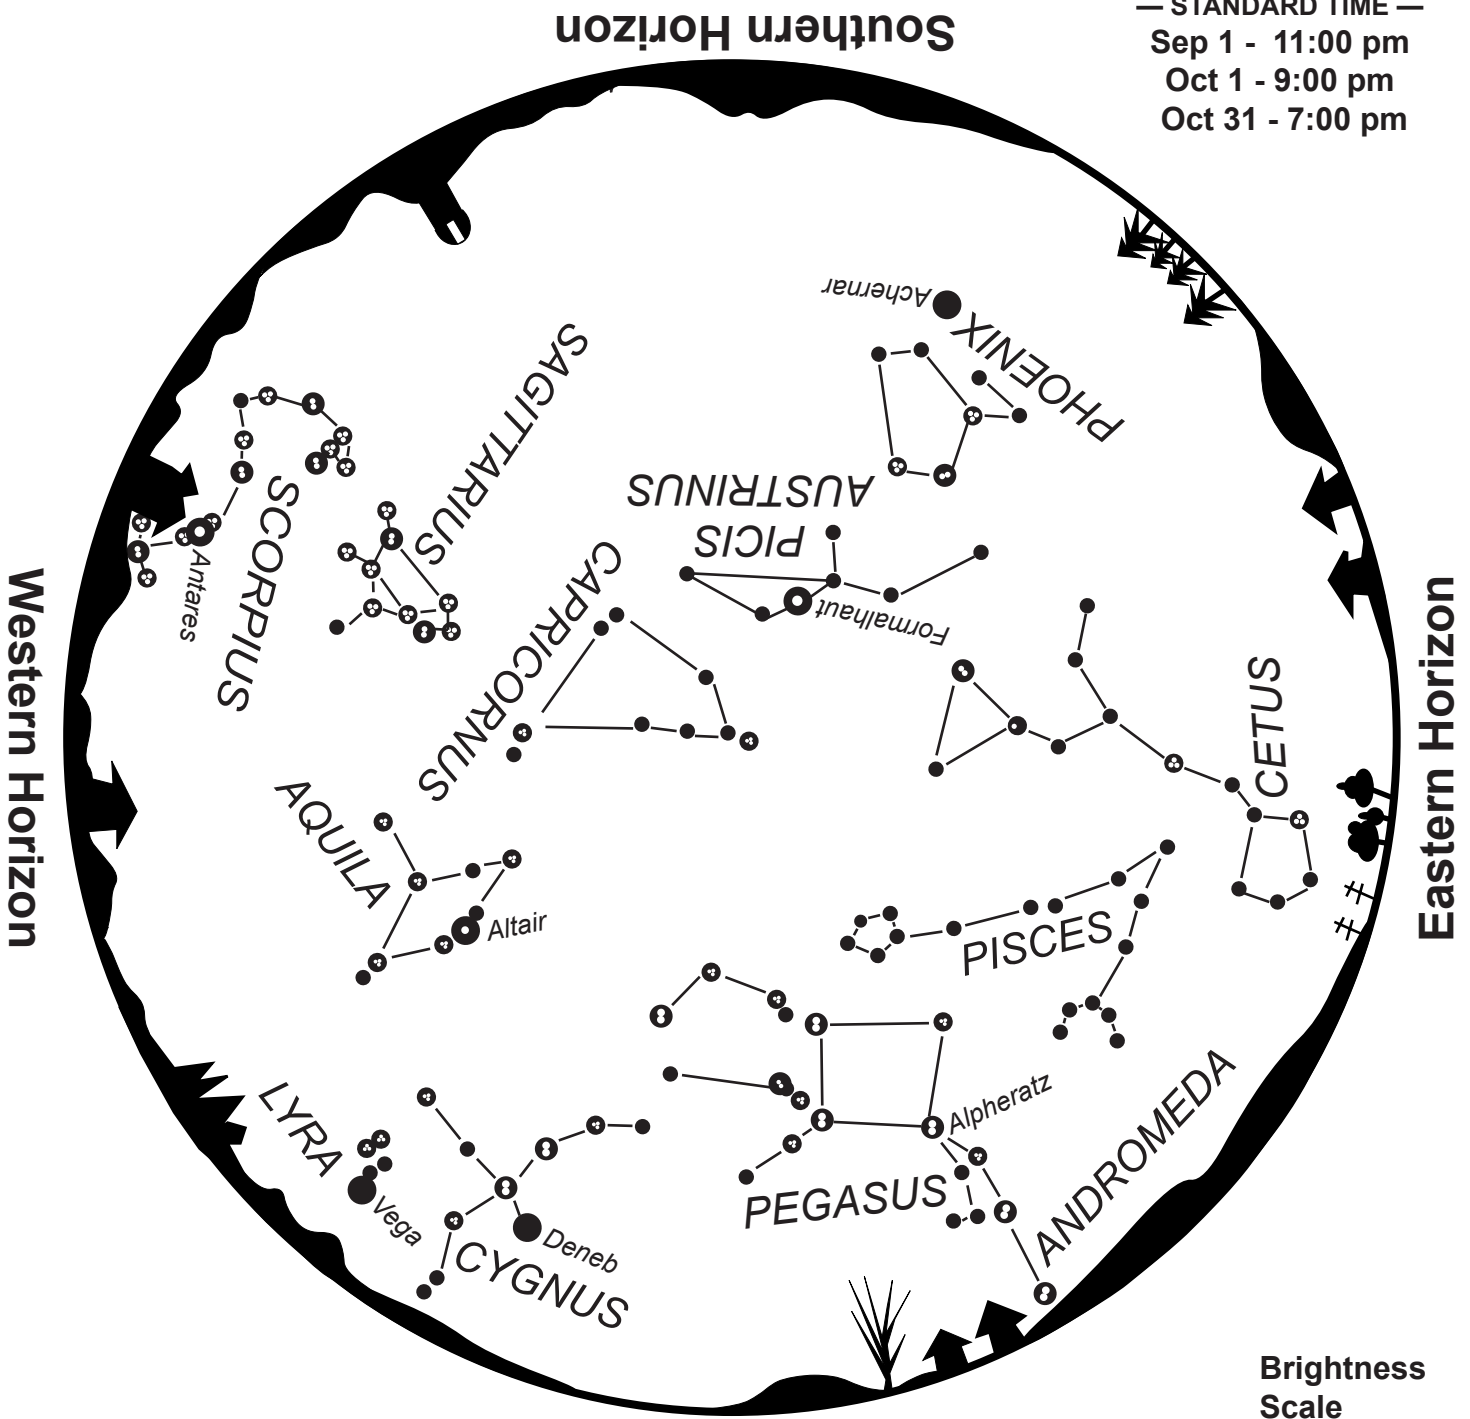

Constellations Tonight

20 Degrees South

by Alan J. Friedman
edited and revised by Alan D. Gould
and Gregory Steerman

Evening Star Map for January–February

Southern Horizon

— STANDARD TIME —
 Jan 1 - 11:00 pm
 Feb 1 - 9:00 pm
 Feb 28 - 7:00 pm

Evening Star Map for May–June

— STANDARD TIME —
 May 1 - 11:00 pm
 Jun 1 - 9:00 pm
 Jun 30 - 7:00 pm

To use map:

Turn the map so the direction you are facing is on the bottom.

The constellations in the sky will match the constellations on the map.

Evening Star Map for July–August

— STANDARD TIME —
 Jul 1 - 11:00 pm
 Aug 1 - 9:00 pm
 Aug 31 - 7:00 pm

To use map:

Turn the map so the direction you are facing is on the bottom.

The constellations in the sky will match the constellations on the map.

Evening Star Map for September–October

— STANDARD TIME —
 Sep 1 - 11:00 pm
 Oct 1 - 9:00 pm
 Oct 31 - 7:00 pm

To use map:

Turn the map so the direction you are facing is on the bottom.
 The constellations in the sky will match the constellations on the map.