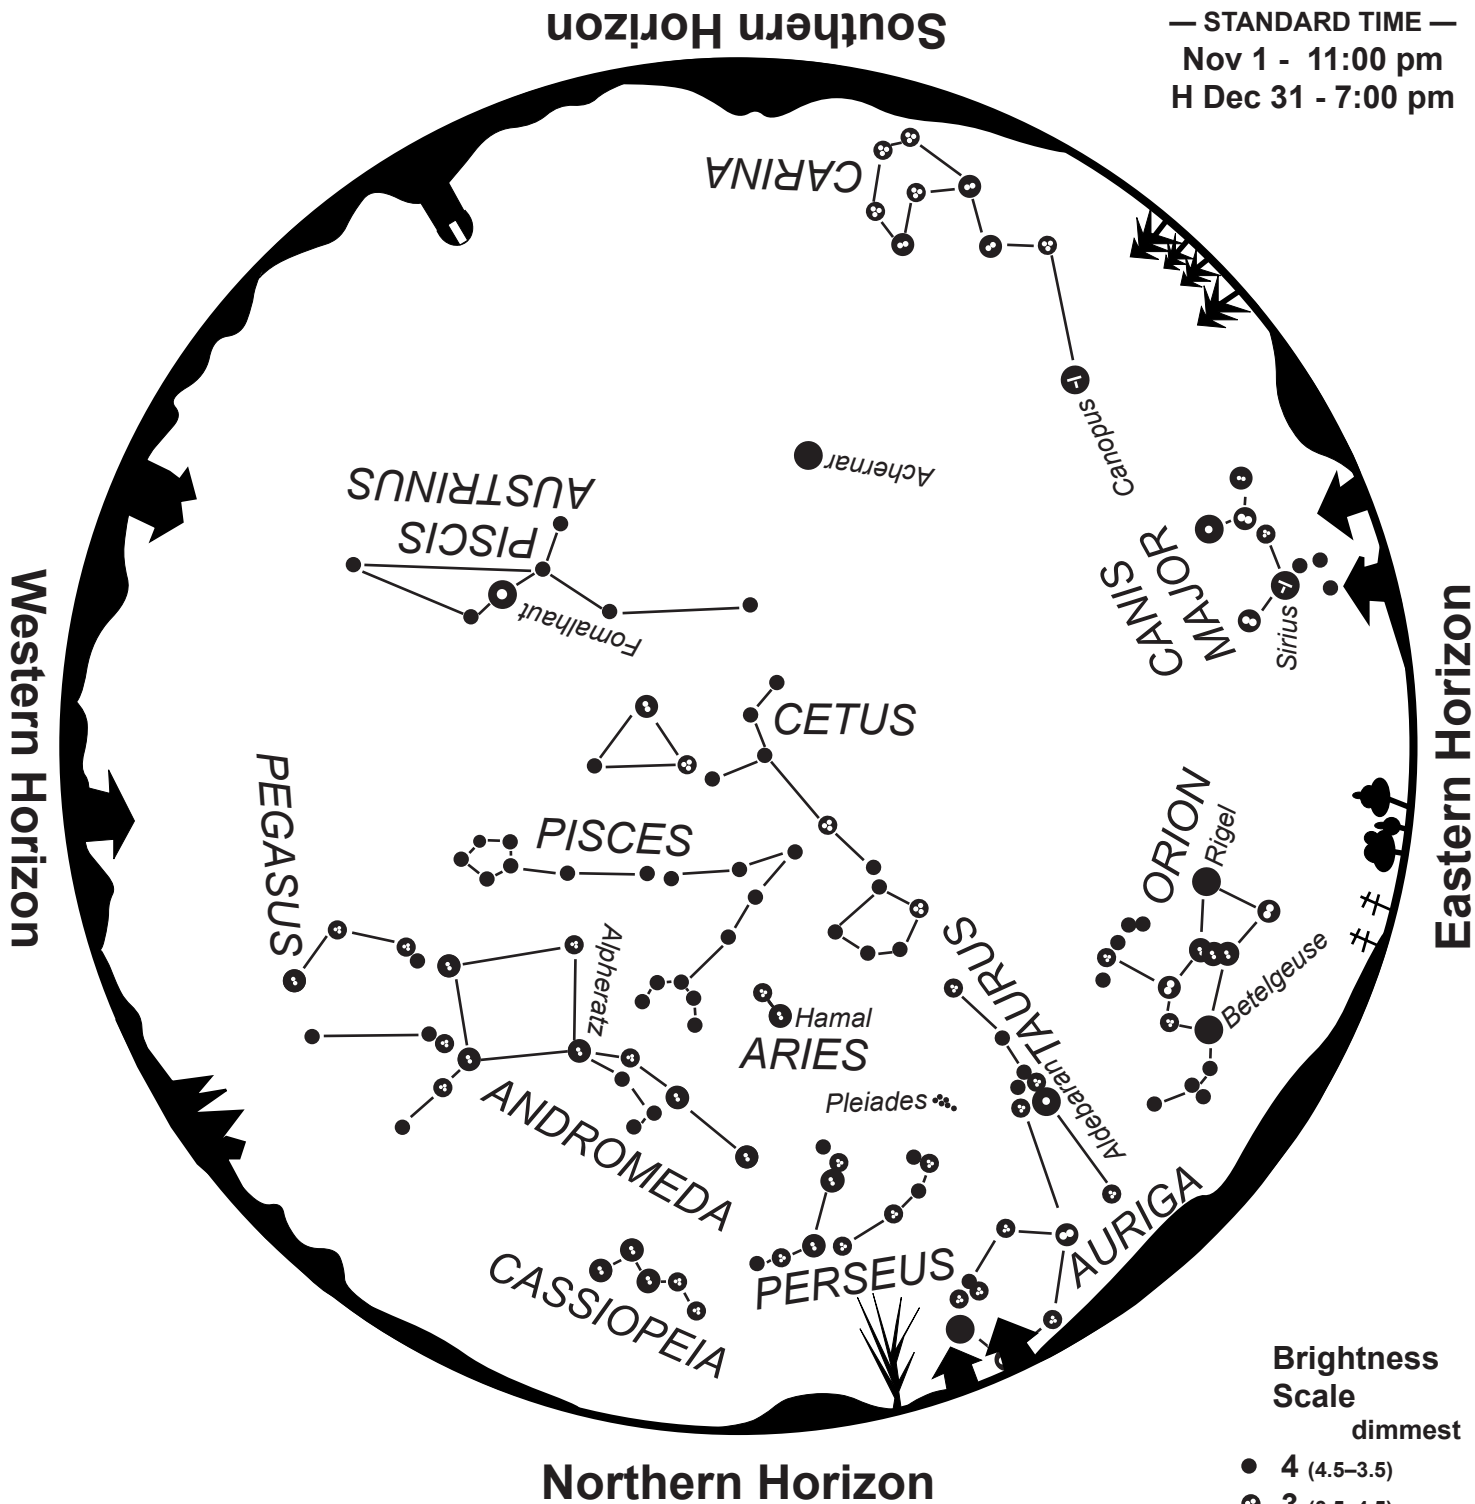

Evening Star Map for November–December

To use map:

Turn the map so the direction you are facing is on the bottom.

The constellations in the sky will match the constellations on the map.