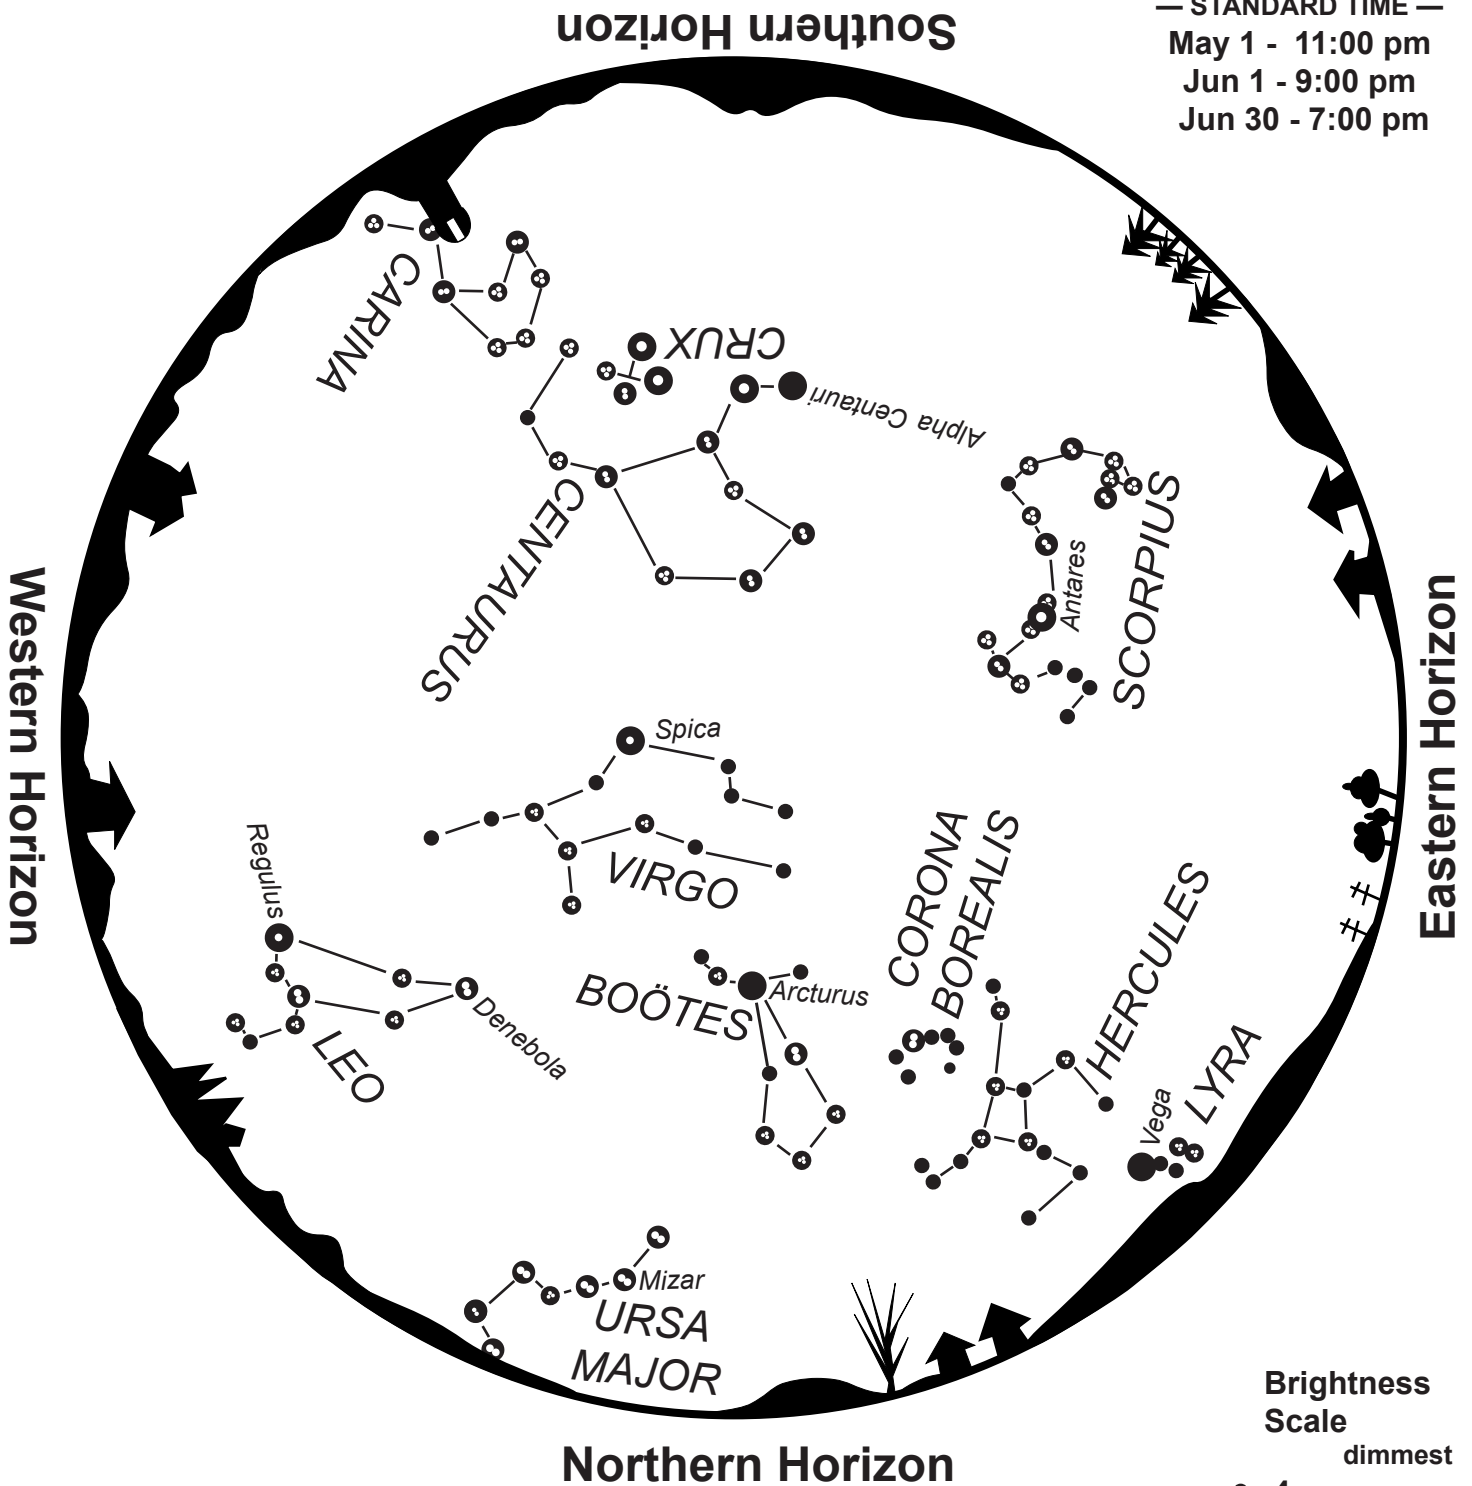

Constellations Tonight

20 Degrees South

by Alan J. Friedman
edited and revised by Alan D. Gould
and Gregory Steerman

Evening Star Map for January–February

Southern Horizon

— STANDARD TIME —
 Jan 1 - 11:00 pm
 Feb 1 - 9:00 pm
 Feb 28 - 7:00 pm

— STANDARD TIME —
 Mar 1 - 11:00 pm
 Apr 1 - 9:00 pm
 Apr 30 - 7:00 pm

To use map:

Turn the map so the direction you are facing is on the bottom.

The constellations in the sky will match the constellations on the map.

Evening Star Map for May–June

— STANDARD TIME —
 May 1 - 11:00 pm
 Jun 1 - 9:00 pm
 Jun 30 - 7:00 pm

To use map:

Turn the map so the direction you are facing is on the bottom.

The constellations in the sky will match the constellations on the map.

Evening Star Map for September–October

— STANDARD TIME —
 Sep 1 - 11:00 pm
 Oct 1 - 9:00 pm
 Oct 31 - 7:00 pm

To use map:

Turn the map so the direction you are facing is on the bottom.
 The constellations in the sky will match the constellations on the map.