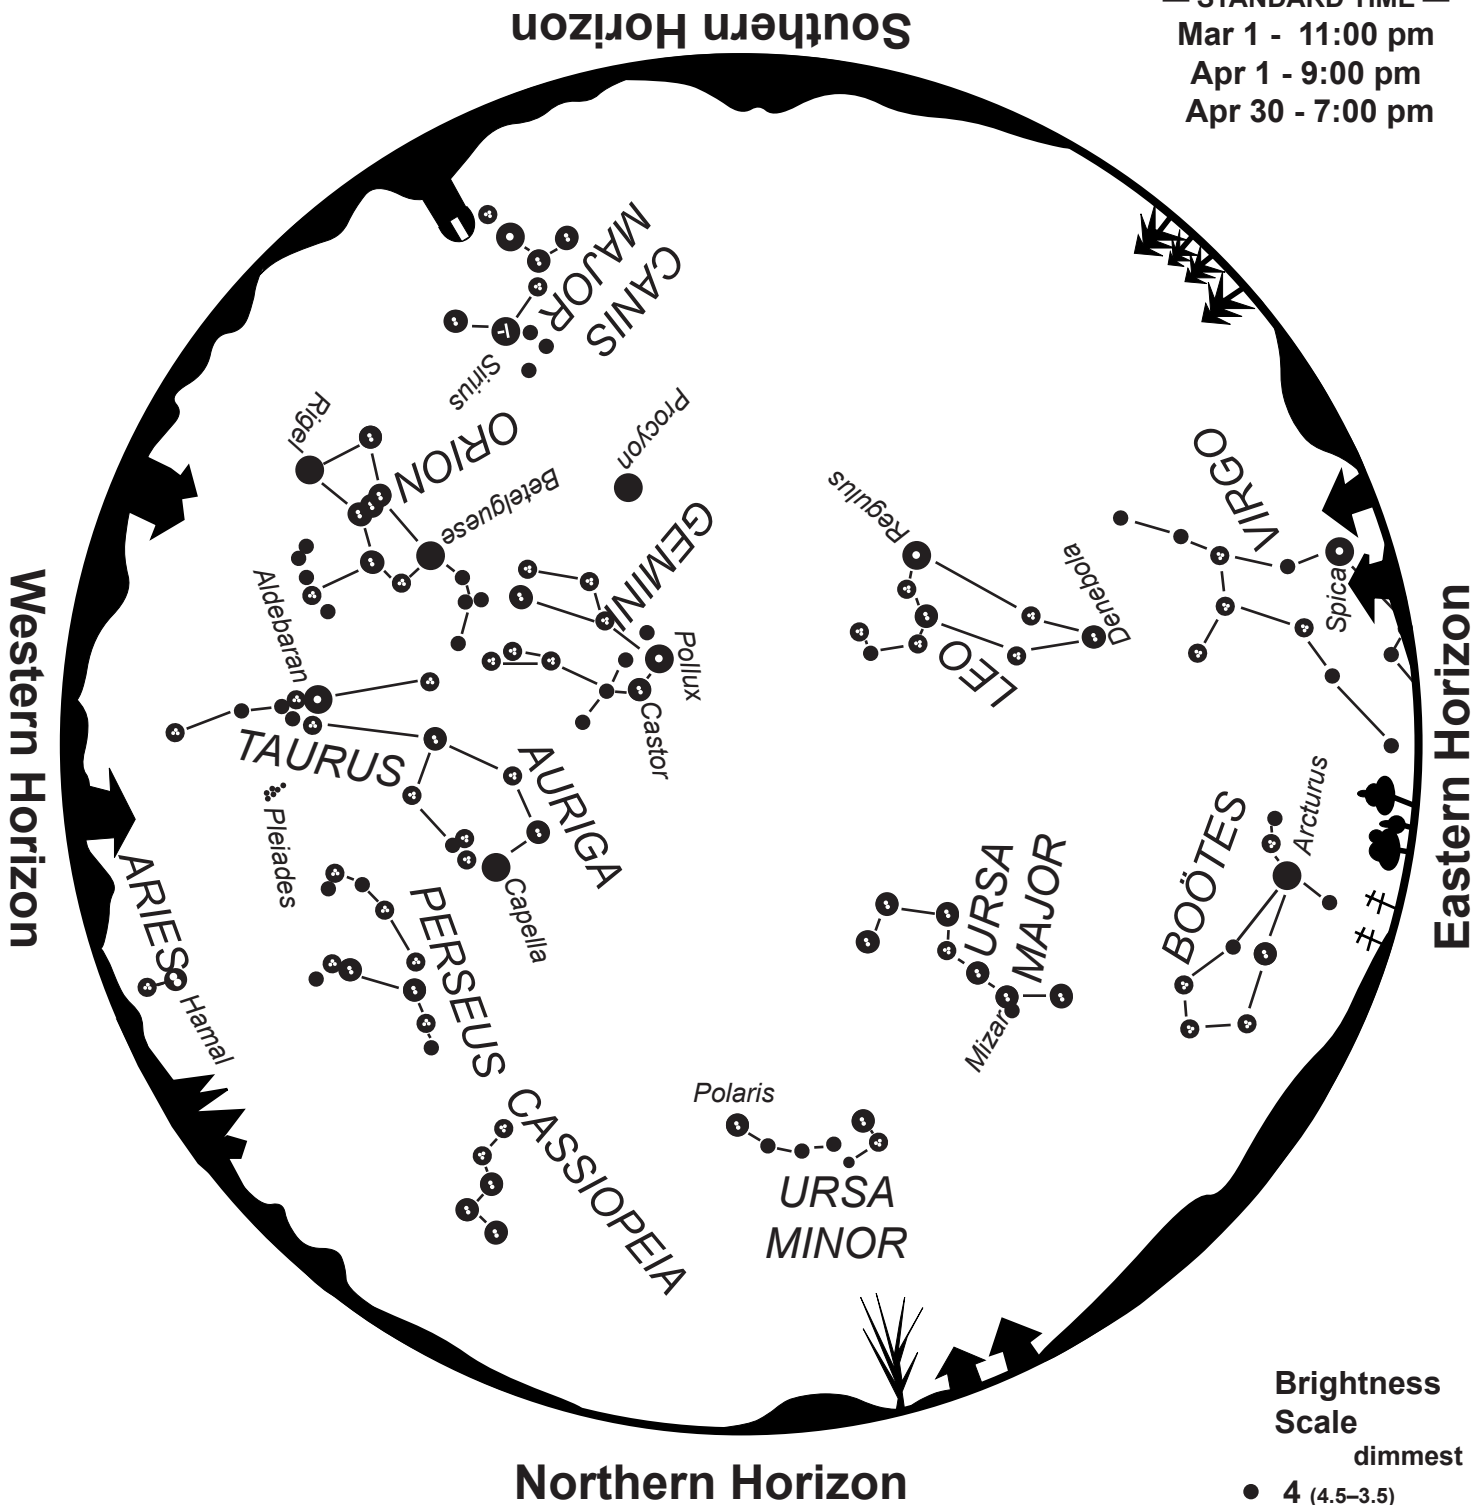

Constellations Tonight

40 Degrees North

by Alan J. Friedman
edited and revised by Alan D. Gould
and Gregory Steerman

Evening Star Map for March–April

— STANDARD TIME —
 Mar 1 - 11:00 pm
 Apr 1 - 9:00 pm
 Apr 30 - 7:00 pm

brightest

Evening Star Map for May–June

— STANDARD TIME —
 May 1 - 11:00 pm
 Jun 1 - 9:00 pm
 Jun 30 - 7:00 pm

To use map:

Turn the map so the direction you are facing is on the bottom.

The constellations in the sky will match the constellations on the map.

Evening Star Map for July–August

— STANDARD TIME —
 Jul 1 - 11:00 pm
 Aug 1 - 9:00 pm
 Aug 31 - 7:00 pm

To use map:

Turn the map so the direction you are facing is on the bottom.

The constellations in the sky will match the constellations on the map.

Evening Star Map for September–October

— STANDARD TIME —
 Sep 1 - 11:00 pm
 Oct 1 - 9:00 pm
 Oct 31 - 7:00 pm

To use map:

Turn the map so the direction you are facing is on the bottom.

The constellations in the sky will match the constellations on the map.