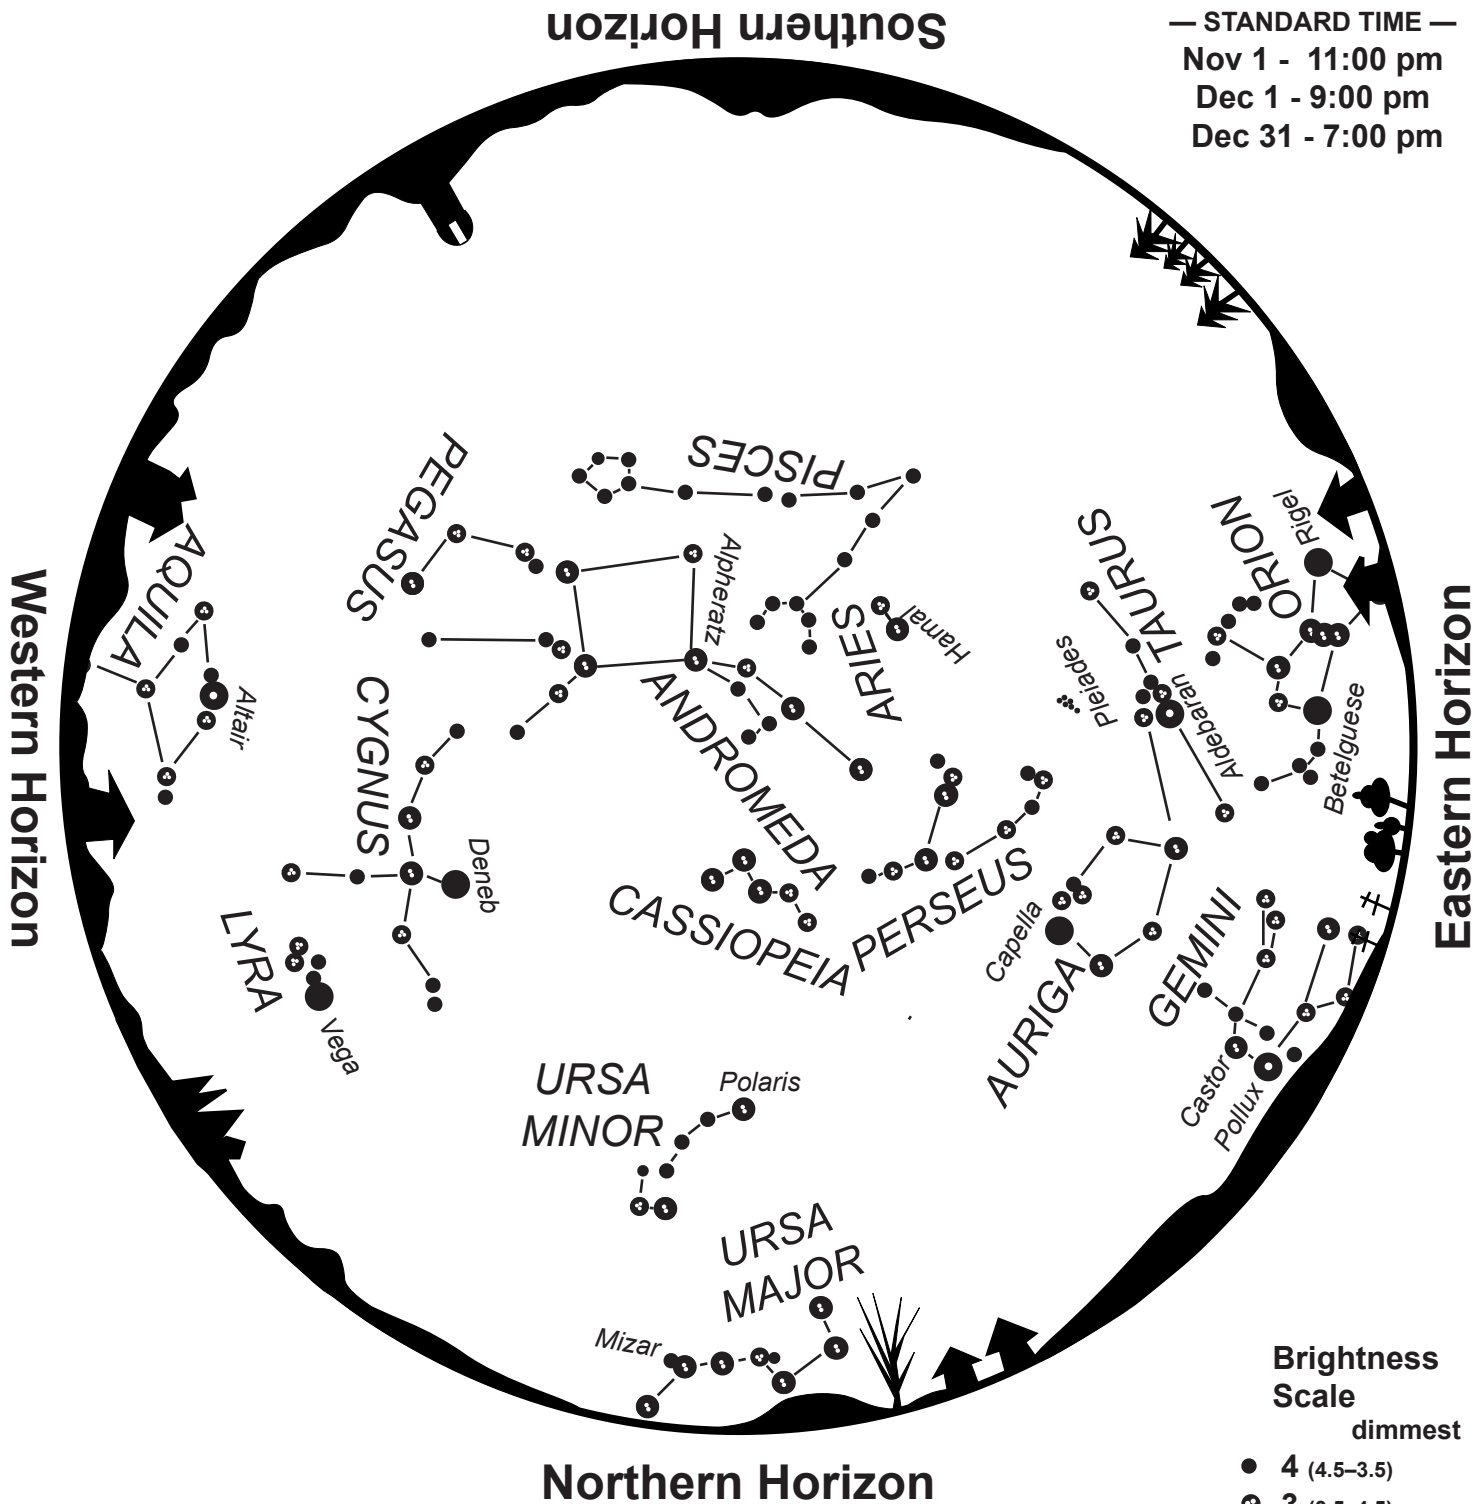

brightest

Evening Star Map for May–June

— STANDARD TIME —
 May 1 - 11:00 pm
 Jun 1 - 9:00 pm
 Jun 30 - 7:00 pm

To use map:

Turn the map so the direction you are facing is on the bottom.

The constellations in the sky will match the constellations on the map.

Evening Star Map for July–August

— STANDARD TIME —
 Jul 1 - 11:00 pm
 Aug 1 - 9:00 pm
 Aug 31 - 7:00 pm

To use map:

Turn the map so the direction you are facing is on the bottom.

The constellations in the sky will match the constellations on the map.

Evening Star Map for September–October

— STANDARD TIME —
 Sep 1 - 11:00 pm
 Oct 1 - 9:00 pm
 Oct 31 - 7:00 pm

To use map:

Turn the map so the direction you are facing is on the bottom.

The constellations in the sky will match the constellations on the map.

- Brightness Scale**
 dimmest
- 4 (4.5–3.5)
 - ⊕ 3 (3.5–4.5)
 - ⊙ 2 (3.5–4.5)
 - 1 (3.5–4.5)
 - 0 (3.5–4.5)
 - ⊕ -1 (3.5–4.5)
- brightest**

Evening Star Map for November–December

To use map:

Turn the map so the direction you are facing is on the bottom.