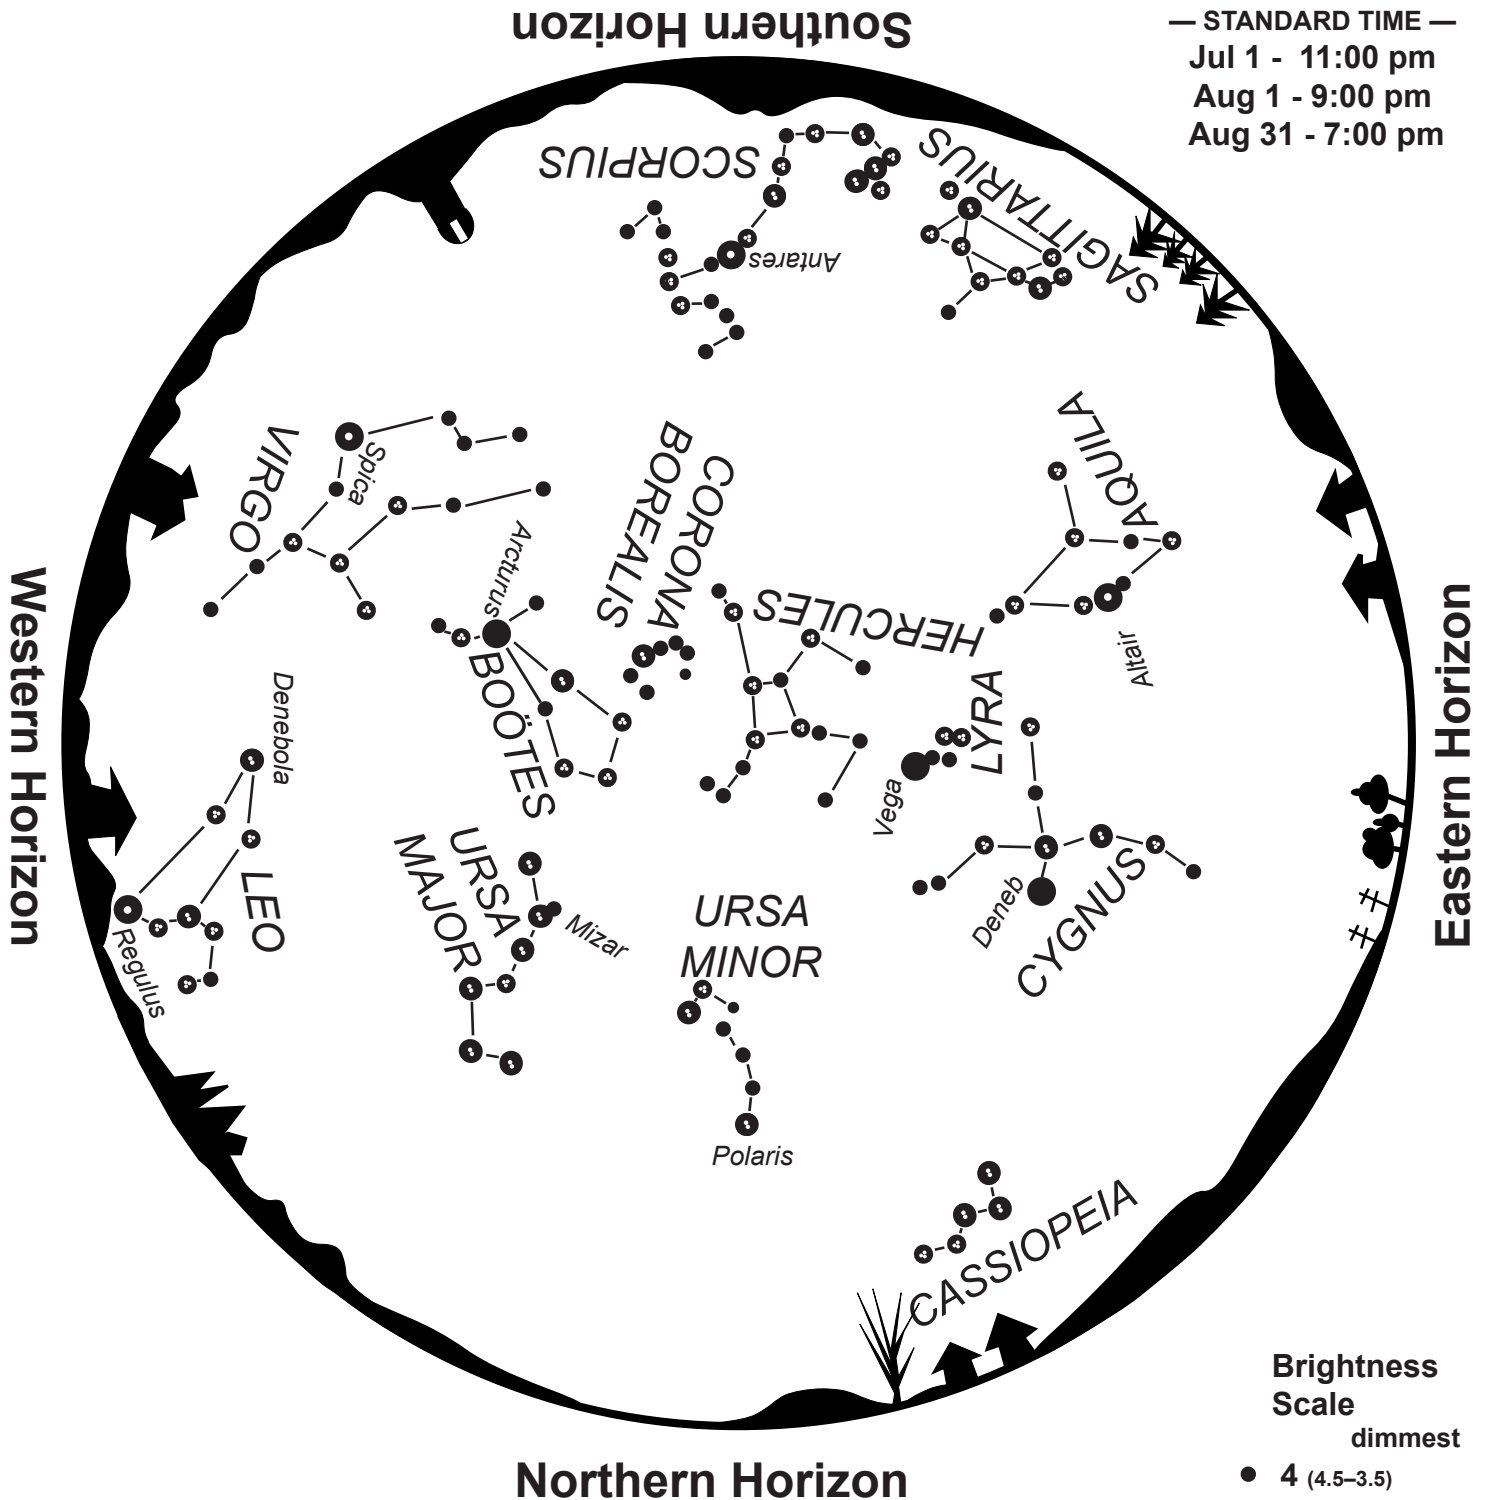

Constellations Tonight

40 Degrees North

by Alan J. Friedman
edited and revised by Alan D. Gould
and Gregory Steerman

Evening Star Map for March–April

— STANDARD TIME —
 Mar 1 - 11:00 pm
 Apr 1 - 9:00 pm
 Apr 30 - 7:00 pm

brightest

Evening Star Map for May–June

— STANDARD TIME —
 May 1 - 11:00 pm
 Jun 1 - 9:00 pm
 Jun 30 - 7:00 pm

To use map:

Turn the map so the direction you are facing is on the bottom.

The constellations in the sky will match the constellations on the map.

Evening Star Map for July–August

— STANDARD TIME —
 Jul 1 - 11:00 pm
 Aug 1 - 9:00 pm
 Aug 31 - 7:00 pm

To use map:

Turn the map so the direction you are facing is on the bottom.

The constellations in the sky will match the constellations on the map.

Evening Star Map for September–October

— STANDARD TIME —
 Sep 1 - 11:00 pm
 Oct 1 - 9:00 pm
 Oct 31 - 7:00 pm

To use map:

Turn the map so the direction you are facing is on the bottom.

The constellations in the sky will match the constellations on the map.