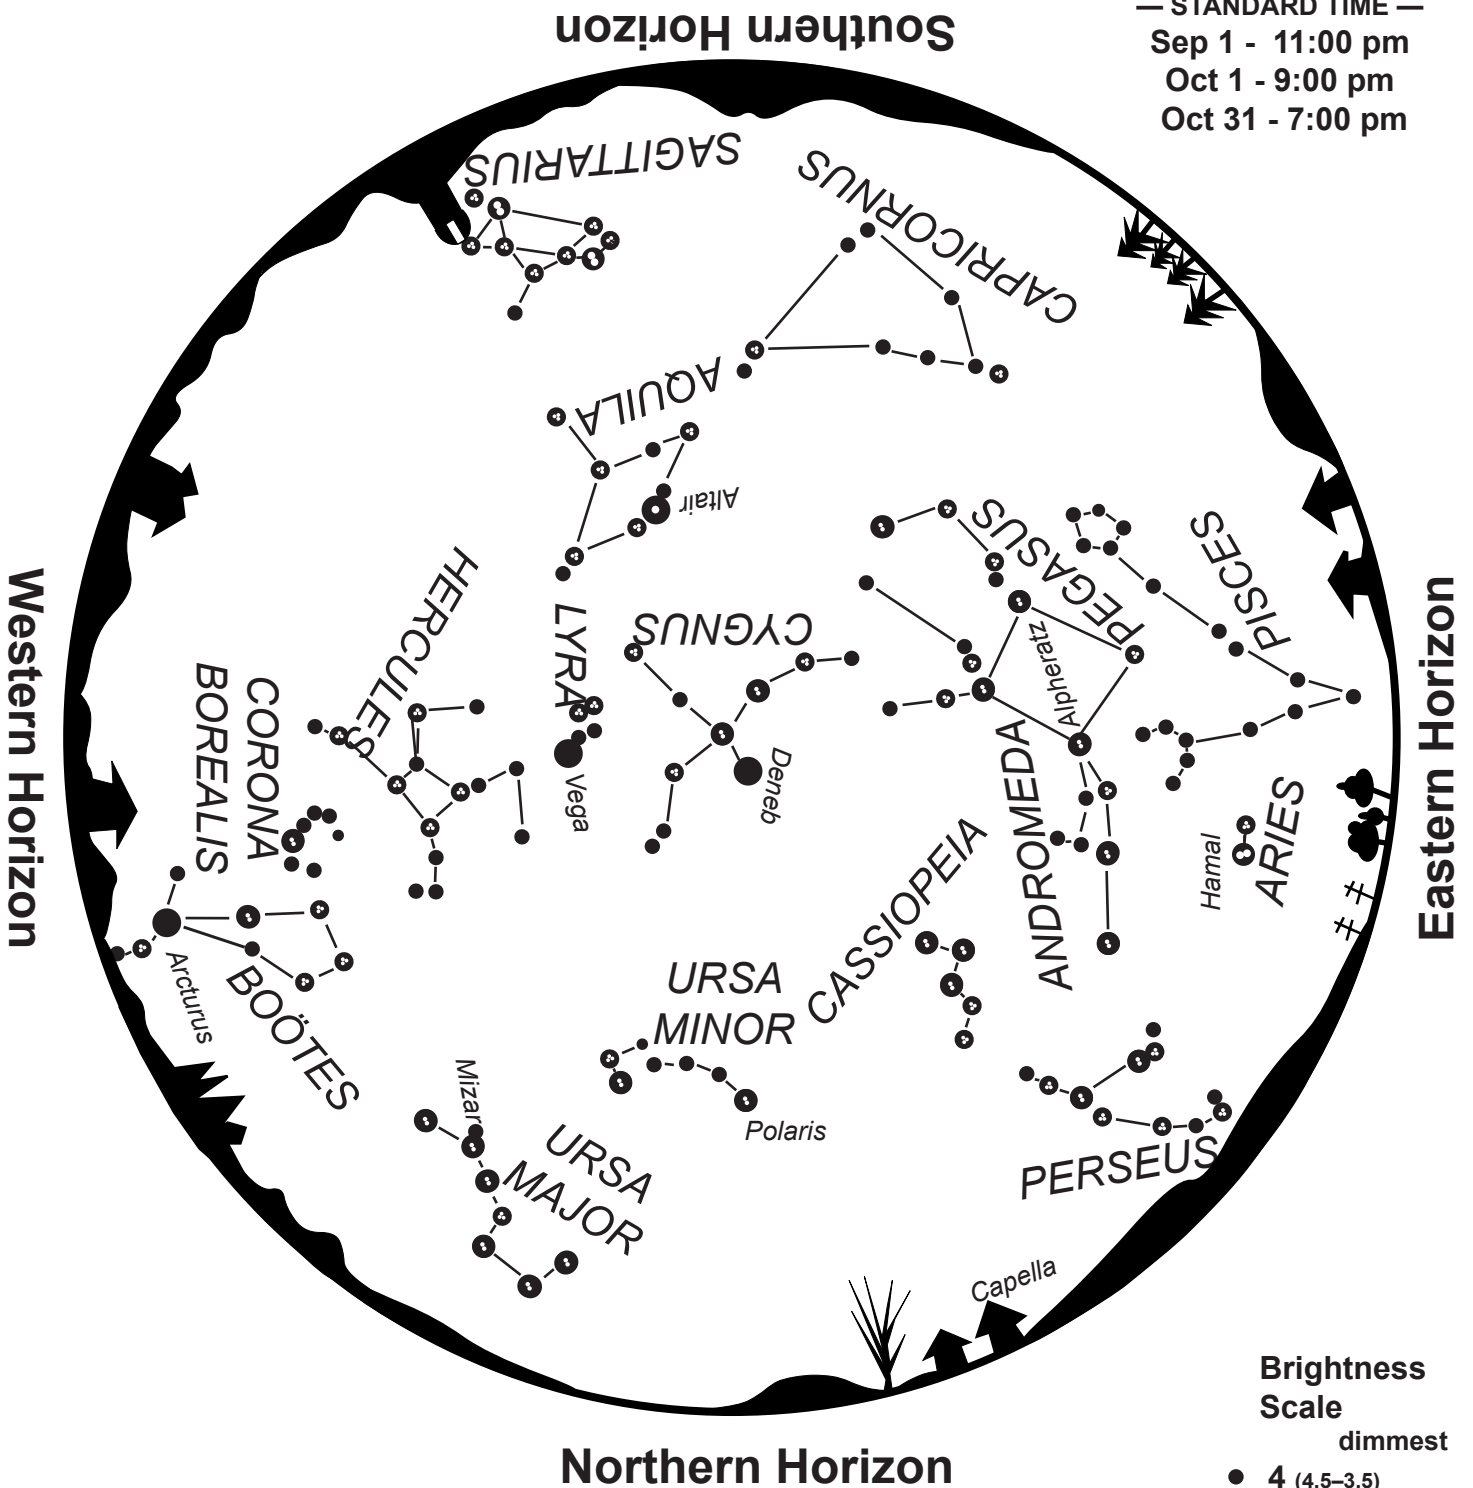

Constellations Tonight

40 Degrees North

by Alan J. Friedman
edited and revised by Alan D. Gould
and Gregory Steerman

Evening Star Map for March–April

— STANDARD TIME —
 Mar 1 - 11:00 pm
 Apr 1 - 9:00 pm
 Apr 30 - 7:00 pm

brightest

Evening Star Map for May–June

— STANDARD TIME —
 May 1 - 11:00 pm
 Jun 1 - 9:00 pm
 Jun 30 - 7:00 pm

To use map:

Turn the map so the direction you are facing is on the bottom.

The constellations in the sky will match the constellations on the map.

Evening Star Map for July–August

— STANDARD TIME —
 Jul 1 - 11:00 pm
 Aug 1 - 9:00 pm
 Aug 31 - 7:00 pm

To use map:

Turn the map so the direction you are facing is on the bottom.

The constellations in the sky will match the constellations on the map.

Evening Star Map for September–October

— STANDARD TIME —
 Sep 1 - 11:00 pm
 Oct 1 - 9:00 pm
 Oct 31 - 7:00 pm

To use map:

Turn the map so the direction you are facing is on the bottom.

The constellations in the sky will match the constellations on the map.