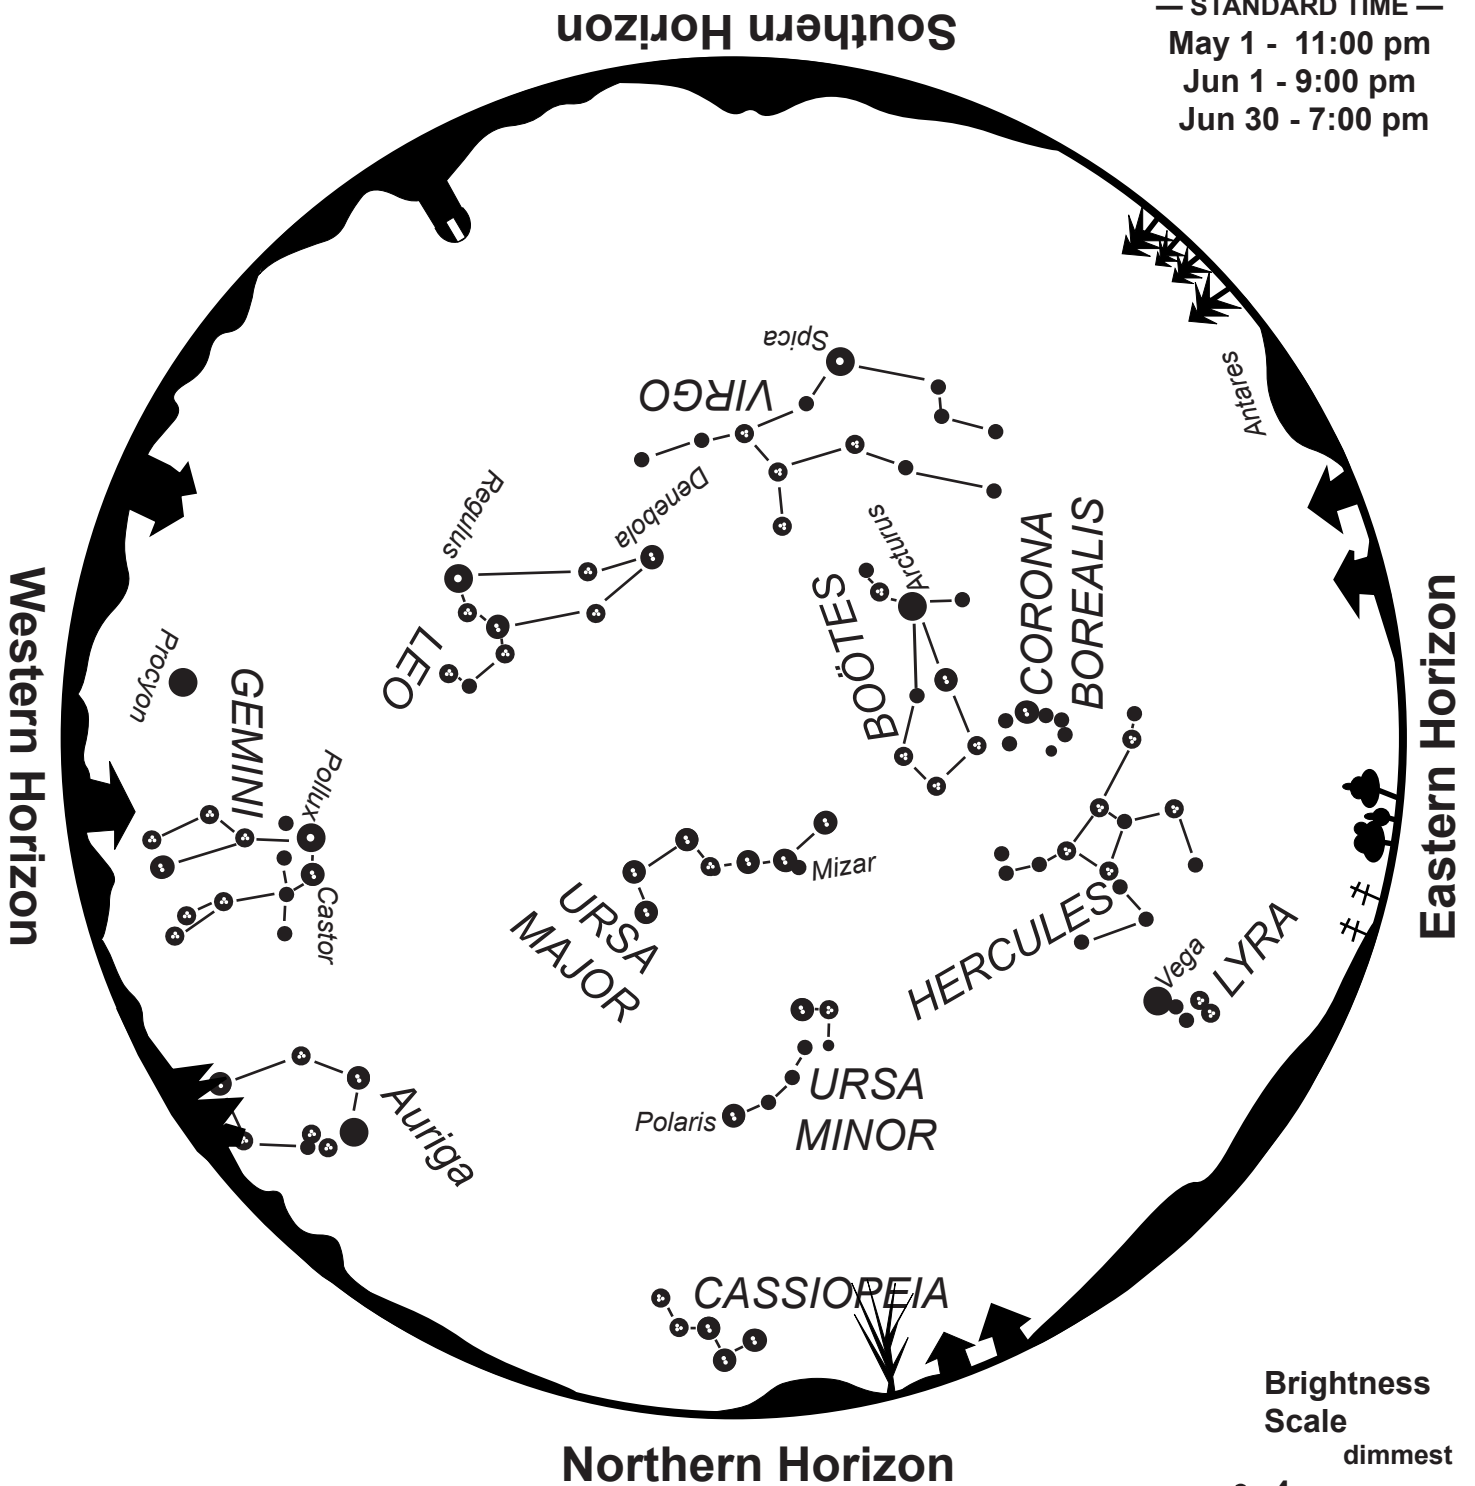

Constellations Tonight

40 Degrees North

by Alan J. Friedman
edited and revised by Alan D. Gould
and Gregory Steerman

Evening Star Map for March–April

— STANDARD TIME —
 Mar 1 - 11:00 pm
 Apr 1 - 9:00 pm
 Apr 30 - 7:00 pm

brightest

Evening Star Map for May–June

— STANDARD TIME —
 May 1 - 11:00 pm
 Jun 1 - 9:00 pm
 Jun 30 - 7:00 pm

To use map:

Turn the map so the direction you are facing is on the bottom.

The constellations in the sky will match the constellations on the map.

Evening Star Map for July–August

— STANDARD TIME —
 Jul 1 - 11:00 pm
 Aug 1 - 9:00 pm
 Aug 31 - 7:00 pm

To use map:

Turn the map so the direction you are facing is on the bottom.

The constellations in the sky will match the constellations on the map.

Evening Star Map for September–October

— STANDARD TIME —
 Sep 1 - 11:00 pm
 Oct 1 - 9:00 pm
 Oct 31 - 7:00 pm

To use map:

Turn the map so the direction you are facing is on the bottom.

The constellations in the sky will match the constellations on the map.