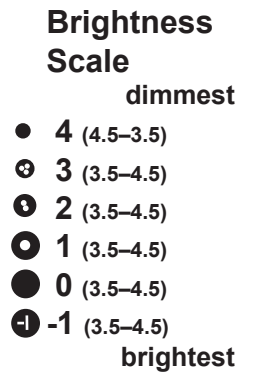

Evening Star Map for September–October

— STANDARD TIME —
Sep 1 - 11:00 pm
Oct 1 - 9:00 pm
Oct 31 - 7:00 pm

To use map:

Turn the map so the direction you are facing is on the bottom.
The constellations in the sky will match the constellations on the map.