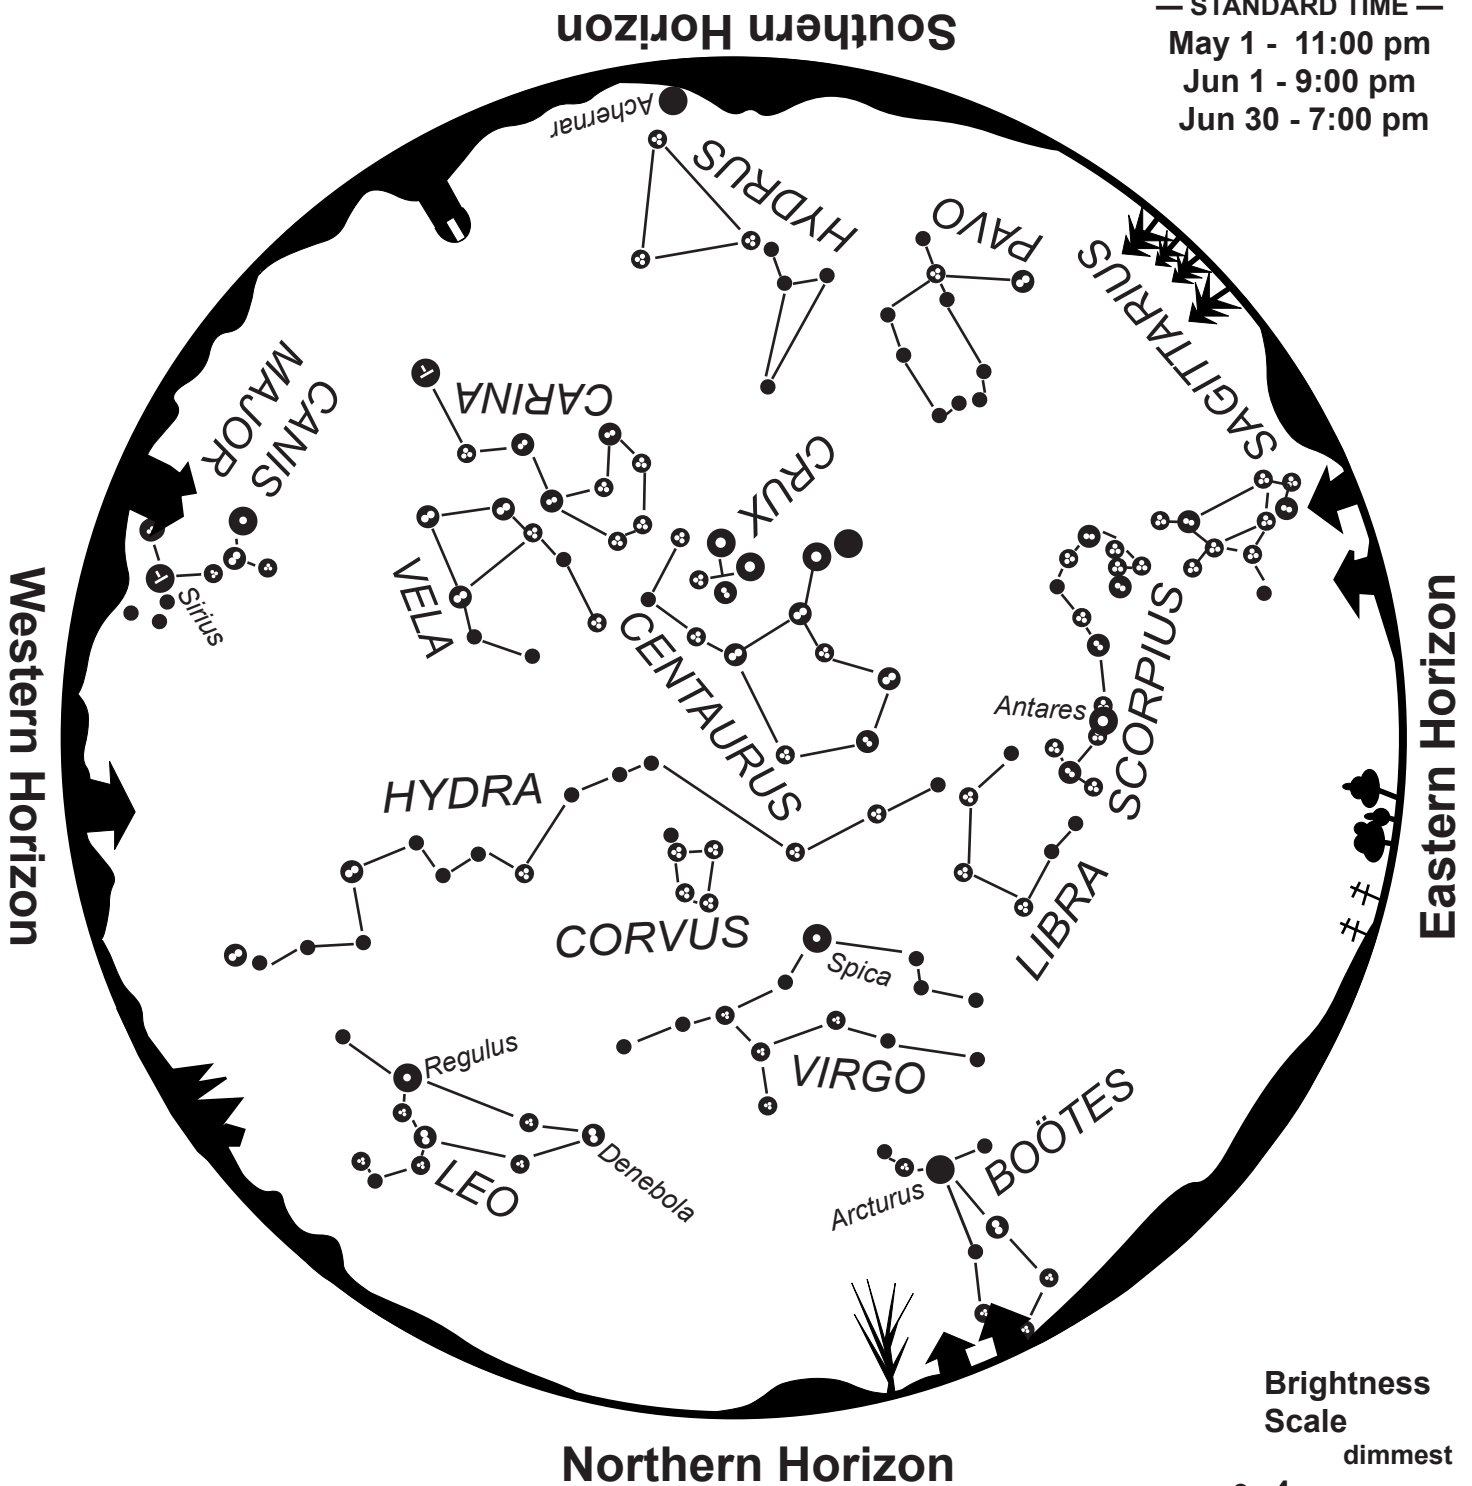

Evening Star Map for March–April

— STANDARD TIME —
 Mar 1 - 11:00 pm
 Apr 1 - 9:00 pm
 Apr 30 - 7:00 pm

To use map:

Turn the map so the direction you are facing is on the bottom.

The constellations in the sky will match the constellations on the map.

- Brightness Scale**
- dimmiest
- 4 (4.5–3.5)
 - ⊕ 3 (3.5–4.5)
 - ⊙ 2 (3.5–4.5)
 - ⊙ 1 (3.5–4.5)
 - 0 (3.5–4.5)
 - -1 (3.5–4.5)
- brightest

Evening Star Map for May–June

— STANDARD TIME —
 May 1 - 11:00 pm
 Jun 1 - 9:00 pm
 Jun 30 - 7:00 pm

To use map:

Turn the map so the direction you are facing is on the bottom.

The constellations in the sky will match the constellations on the map.

Evening Star Map for July–August

— STANDARD TIME —
 Jul 1 - 11:00 pm
 Aug 1 - 9:00 pm
 Aug 31 - 7:00 pm

Evening Star Map for September–October

— STANDARD TIME —
 Sep 1 - 11:00 pm
 Oct 1 - 9:00 pm
 Oct 31 - 7:00 pm

To use map:

Turn the map so the direction you are facing is on the bottom.
 The constellations in the sky will match the constellations on the map.