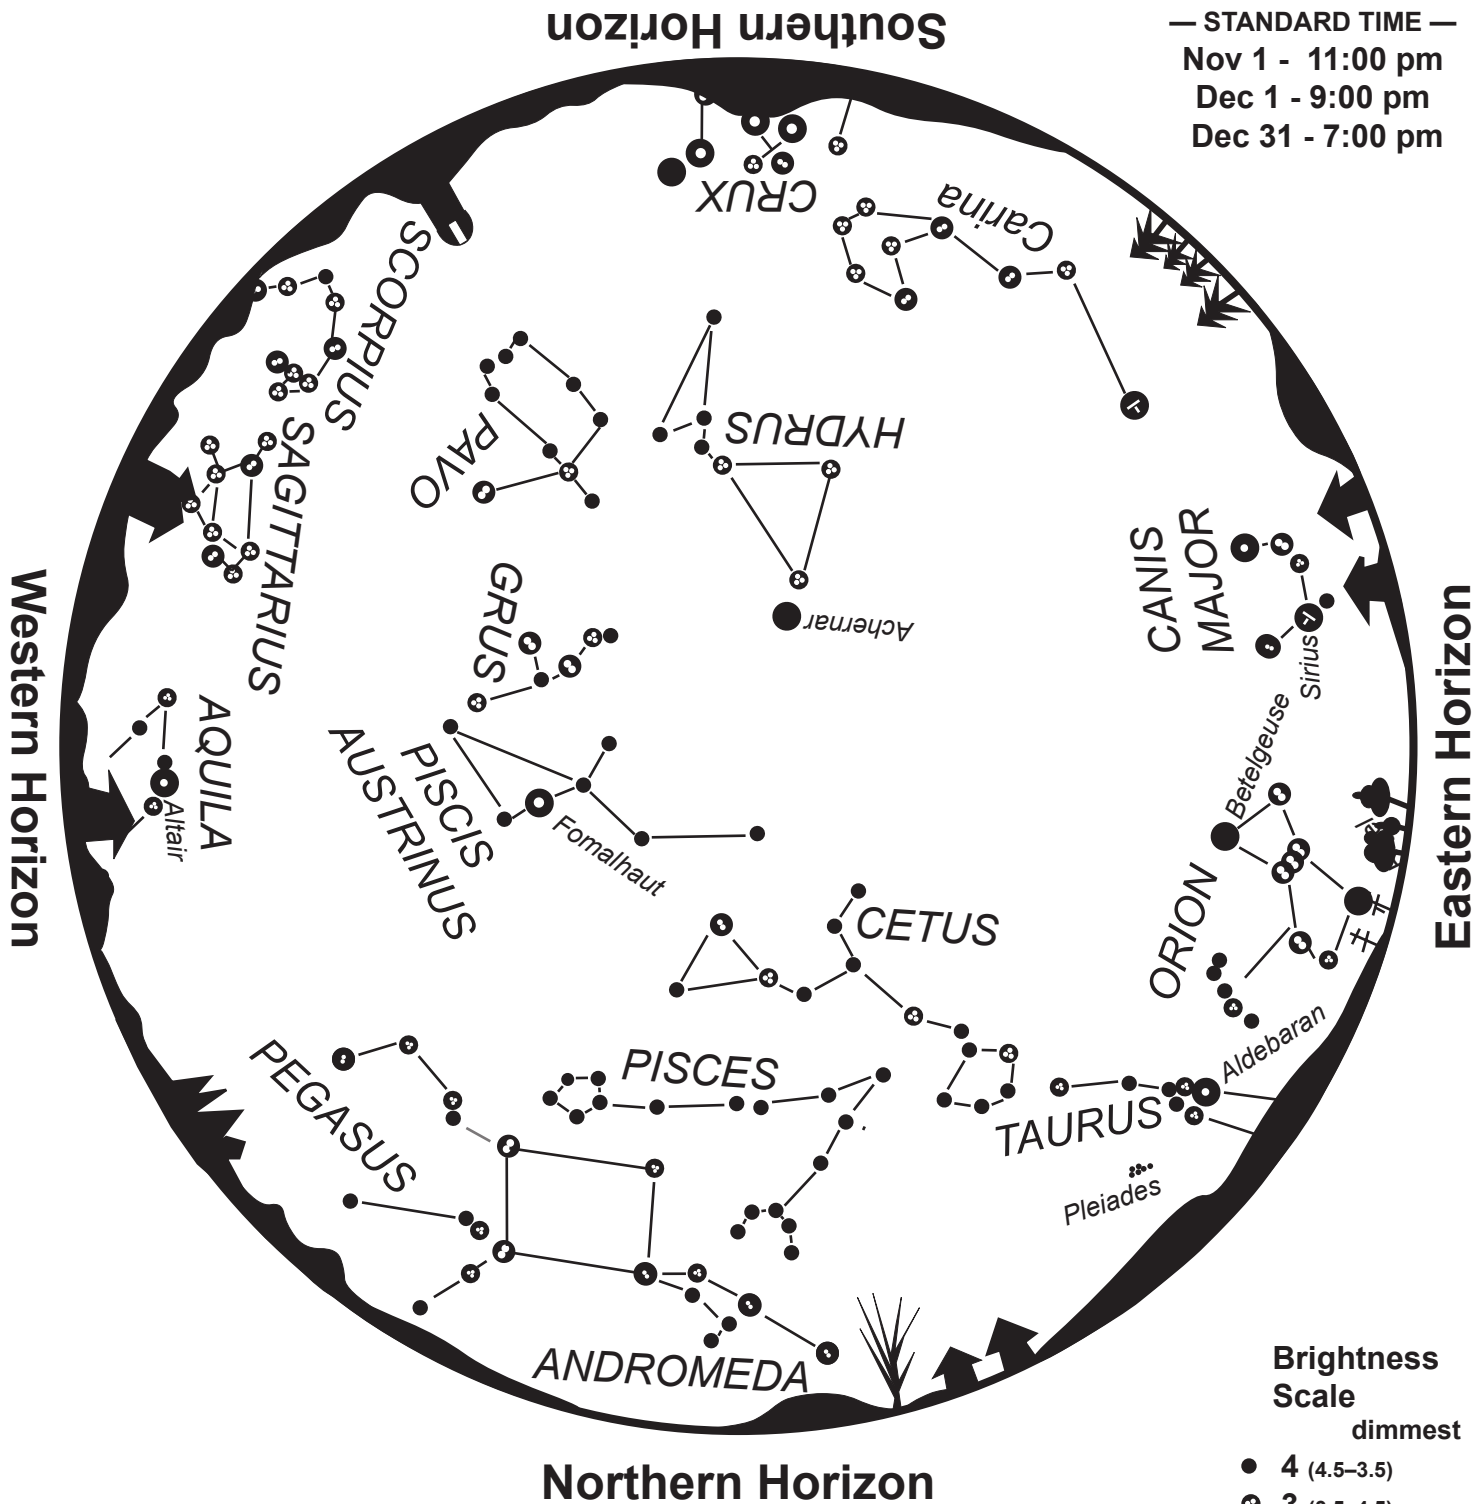

Evening Star Map for March–April

— STANDARD TIME —
 Mar 1 - 11:00 pm
 Apr 1 - 9:00 pm
 Apr 30 - 7:00 pm

To use map:

Turn the map so the direction you are facing is on the bottom.

The constellations in the sky will match the constellations on the map.

To use map:

Turn the map so the direction you are facing is on the bottom.

The constellations in the sky will match the constellations on the map.

Evening Star Map for July–August

— STANDARD TIME —
 Jul 1 - 11:00 pm
 Aug 1 - 9:00 pm
 Aug 31 - 7:00 pm

Evening Star Map for September–October

— STANDARD TIME —
 Sep 1 - 11:00 pm
 Oct 1 - 9:00 pm
 Oct 31 - 7:00 pm

To use map:

Turn the map so the direction you are facing is on the bottom.
 The constellations in the sky will match the constellations on the map.

Evening Star Map for November–December

— STANDARD TIME —
 Nov 1 - 11:00 pm
 Dec 1 - 9:00 pm
 Dec 31 - 7:00 pm

To use map:

Turn the map so the direction you are facing is on the bottom.

The constellations in the sky will match the constellations on the map.