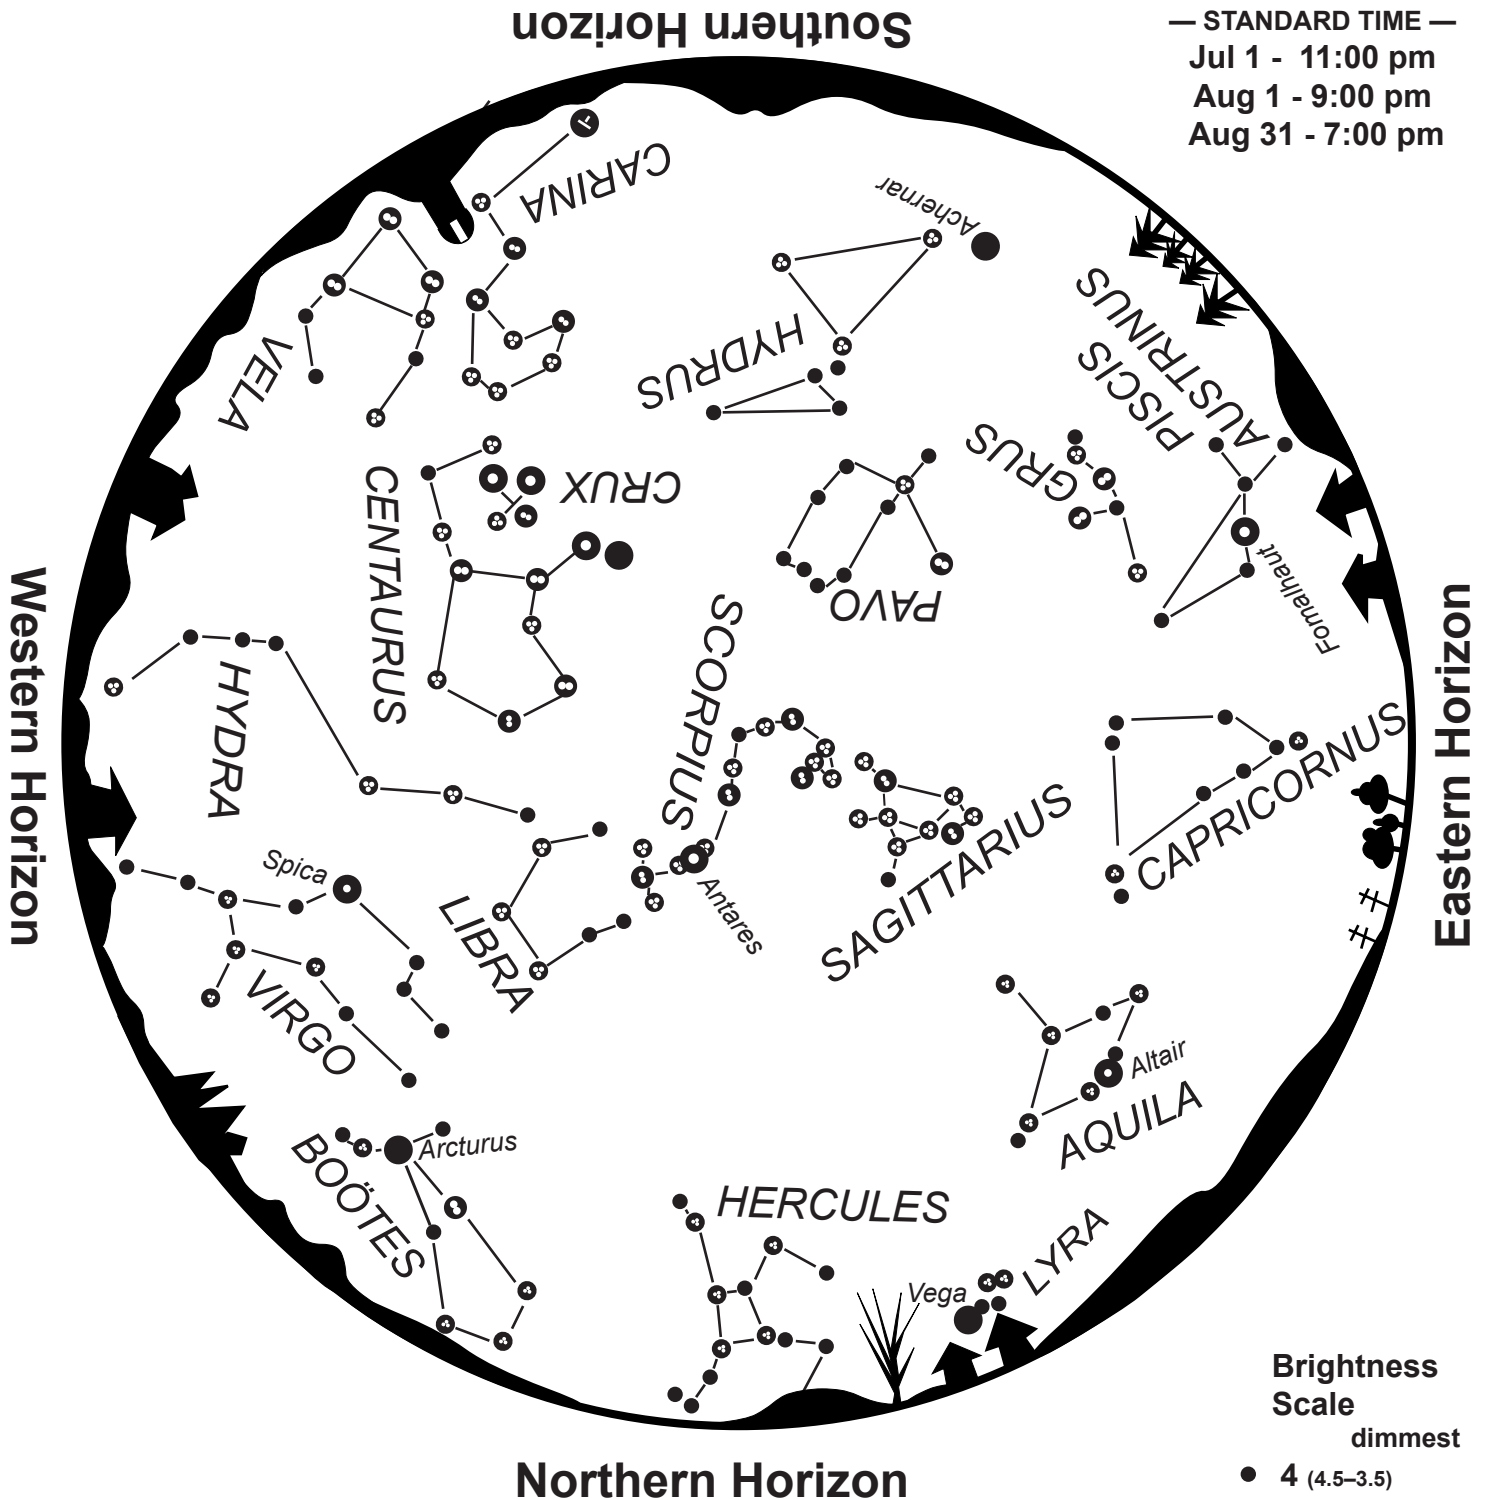

Evening Star Map for March–April

— STANDARD TIME —
 Mar 1 - 11:00 pm
 Apr 1 - 9:00 pm
 Apr 30 - 7:00 pm

To use map:

Turn the map so the direction you are facing is on the bottom.

The constellations in the sky will match the constellations on the map.

- Brightness Scale**
- dimmiest
- 4 (4.5–3.5)
 - ⊕ 3 (3.5–4.5)
 - ⊙ 2 (3.5–4.5)
 - ⊙ 1 (3.5–4.5)
 - 0 (3.5–4.5)
 - -1 (3.5–4.5)
- brightest

Evening Star Map for May–June

— STANDARD TIME —
 May 1 - 11:00 pm
 Jun 1 - 9:00 pm
 Jun 30 - 7:00 pm

To use map:

Turn the map so the direction you are facing is on the bottom.

The constellations in the sky will match the constellations on the map.

Evening Star Map for July–August

— STANDARD TIME —
 Jul 1 - 11:00 pm
 Aug 1 - 9:00 pm
 Aug 31 - 7:00 pm

Evening Star Map for September–October

— STANDARD TIME —
 Sep 1 - 11:00 pm
 Oct 1 - 9:00 pm
 Oct 31 - 7:00 pm

To use map:

Turn the map so the direction you are facing is on the bottom.
 The constellations in the sky will match the constellations on the map.