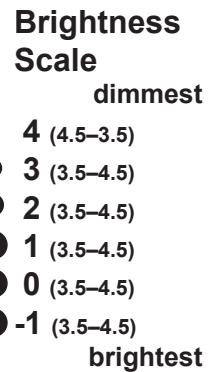

- Brightness Scale**
- 4 (4.5–3.5) dimmest
 - ⊕ 3 (3.5–4.5)
 - ⊙ 2 (3.5–4.5)
 - 1 (3.5–4.5)
 - 0 (3.5–4.5)
 - -1 (3.5–4.5) brightest

To use map:

Turn the map so the direction you are facing is on the bottom.
 The constellations in the sky will match the constellations on the map.

Evening Star Map for March–April

— STANDARD TIME —
 Mar 1 - 11:00 pm
 Apr 1 - 9:00 pm
 Apr 30 - 7:00 pm

To use map:

Turn the map so the direction you are facing is on the bottom.

The constellations in the sky will match the constellations on the map.

- Brightness Scale**
- dimmiest
- 4 (4.5–3.5)
 - ⊕ 3 (3.5–4.5)
 - ⊙ 2 (3.5–4.5)
 - ⊙ 1 (3.5–4.5)
 - 0 (3.5–4.5)
 - -1 (3.5–4.5)
- brightest

Evening Star Map for May–June

— STANDARD TIME —
 May 1 - 11:00 pm
 Jun 1 - 9:00 pm
 Jun 30 - 7:00 pm

- Brightness Scale**
- 4 (4.5–3.5) dimmest
 - ⊕ 3 (3.5–4.5)
 - ⊙ 2 (3.5–4.5)
 - 1 (3.5–4.5)
 - 0 (3.5–4.5)
 - -1 (3.5–4.5) brightest