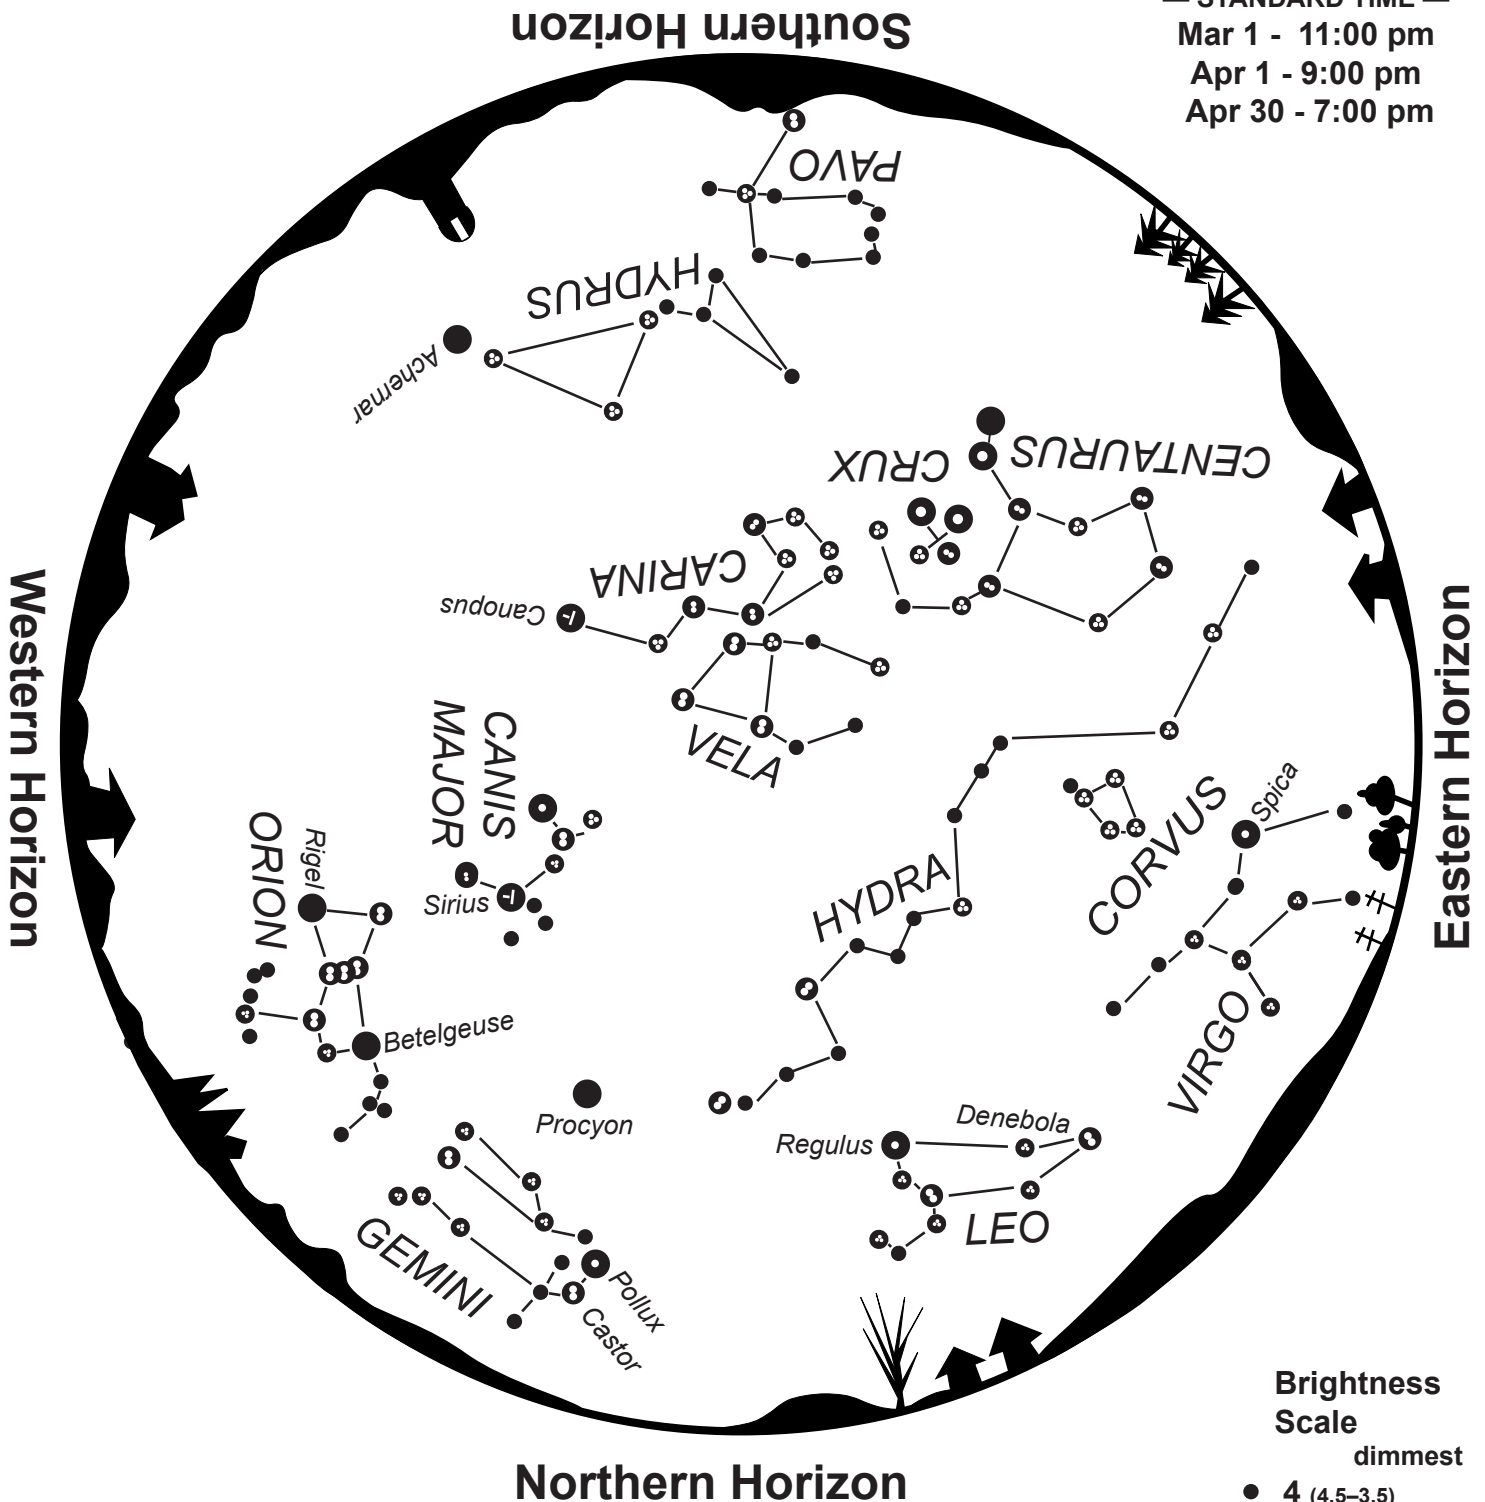

Constellations Tonight

40 Degrees South

by Alan J. Friedman
edited and revised by Alan D. Gould
and Gregory Steerman

Evening Star Map for January–February

— STANDARD TIME —
 Jan 1 - 11:00 pm
 Feb 1 - 9:00 pm
 Feb 28 - 7:00 pm

Evening Star Map for March–April

— STANDARD TIME —
 Mar 1 - 11:00 pm
 Apr 1 - 9:00 pm
 Apr 30 - 7:00 pm

To use map:

Turn the map so the direction you are facing is on the bottom.

The constellations in the sky will match the constellations on the map.

To use map:

Turn the map so the direction you are facing is on the bottom.

The constellations in the sky will match the constellations on the map.

Evening Star Map for July–August

— STANDARD TIME —
 Jul 1 - 11:00 pm
 Aug 1 - 9:00 pm
 Aug 31 - 7:00 pm

Evening Star Map for September–October

— STANDARD TIME —
 Sep 1 - 11:00 pm
 Oct 1 - 9:00 pm
 Oct 31 - 7:00 pm

To use map:

Turn the map so the direction you are facing is on the bottom.
 The constellations in the sky will match the constellations on the map.