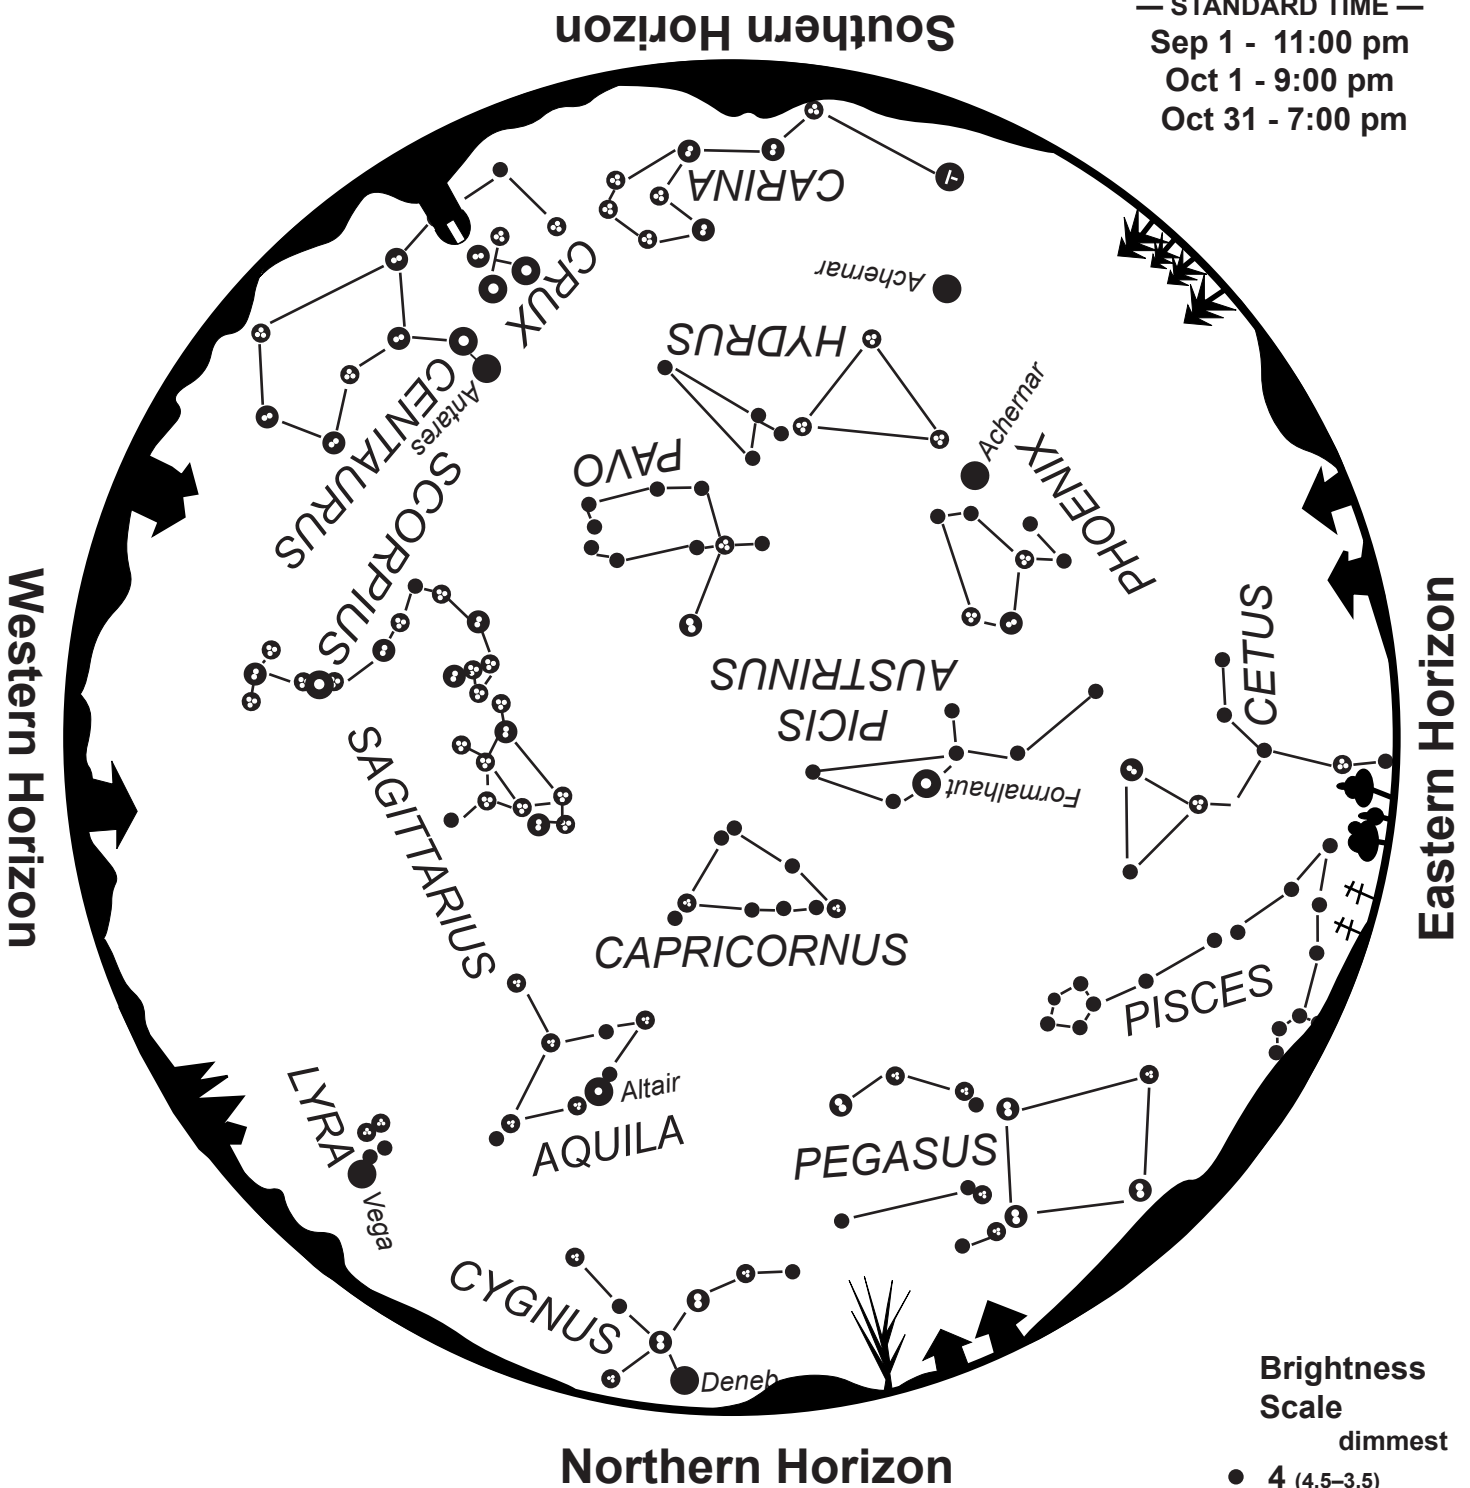

To use map:

Turn the map so the direction you are facing is on the bottom.

The constellations in the sky will match the constellations on the map.

Evening Star Map for July–August

— STANDARD TIME —
 Jul 1 - 11:00 pm
 Aug 1 - 9:00 pm
 Aug 31 - 7:00 pm

To use map:

Turn the map so the direction you are facing is on the bottom.

The constellations in the sky will match the constellations on the map.

Brightness Scale

- dimmiest
- 4 (4.5–3.5)
 - ⊕ 3 (3.5–4.5)
 - ⊙ 2 (3.5–4.5)
 - 1 (3.5–4.5)
 - 0 (3.5–4.5)
 - -1 (3.5–4.5)
- brighiest

Evening Star Map for September–October

— STANDARD TIME —
 Sep 1 - 11:00 pm
 Oct 1 - 9:00 pm
 Oct 31 - 7:00 pm

To use map:

Turn the map so the direction you are facing is on the bottom.
 The constellations in the sky will match the constellations on the map.

Evening Star Map for November–December

— STANDARD TIME —
 Nov 1 - 11:00 pm
 Dec 1 - 9:00 pm
 Dec 31 - 7:00 pm

To use map:

Turn the map so the direction you are facing is on the bottom.

The constellations in the sky will match the constellations on the map.