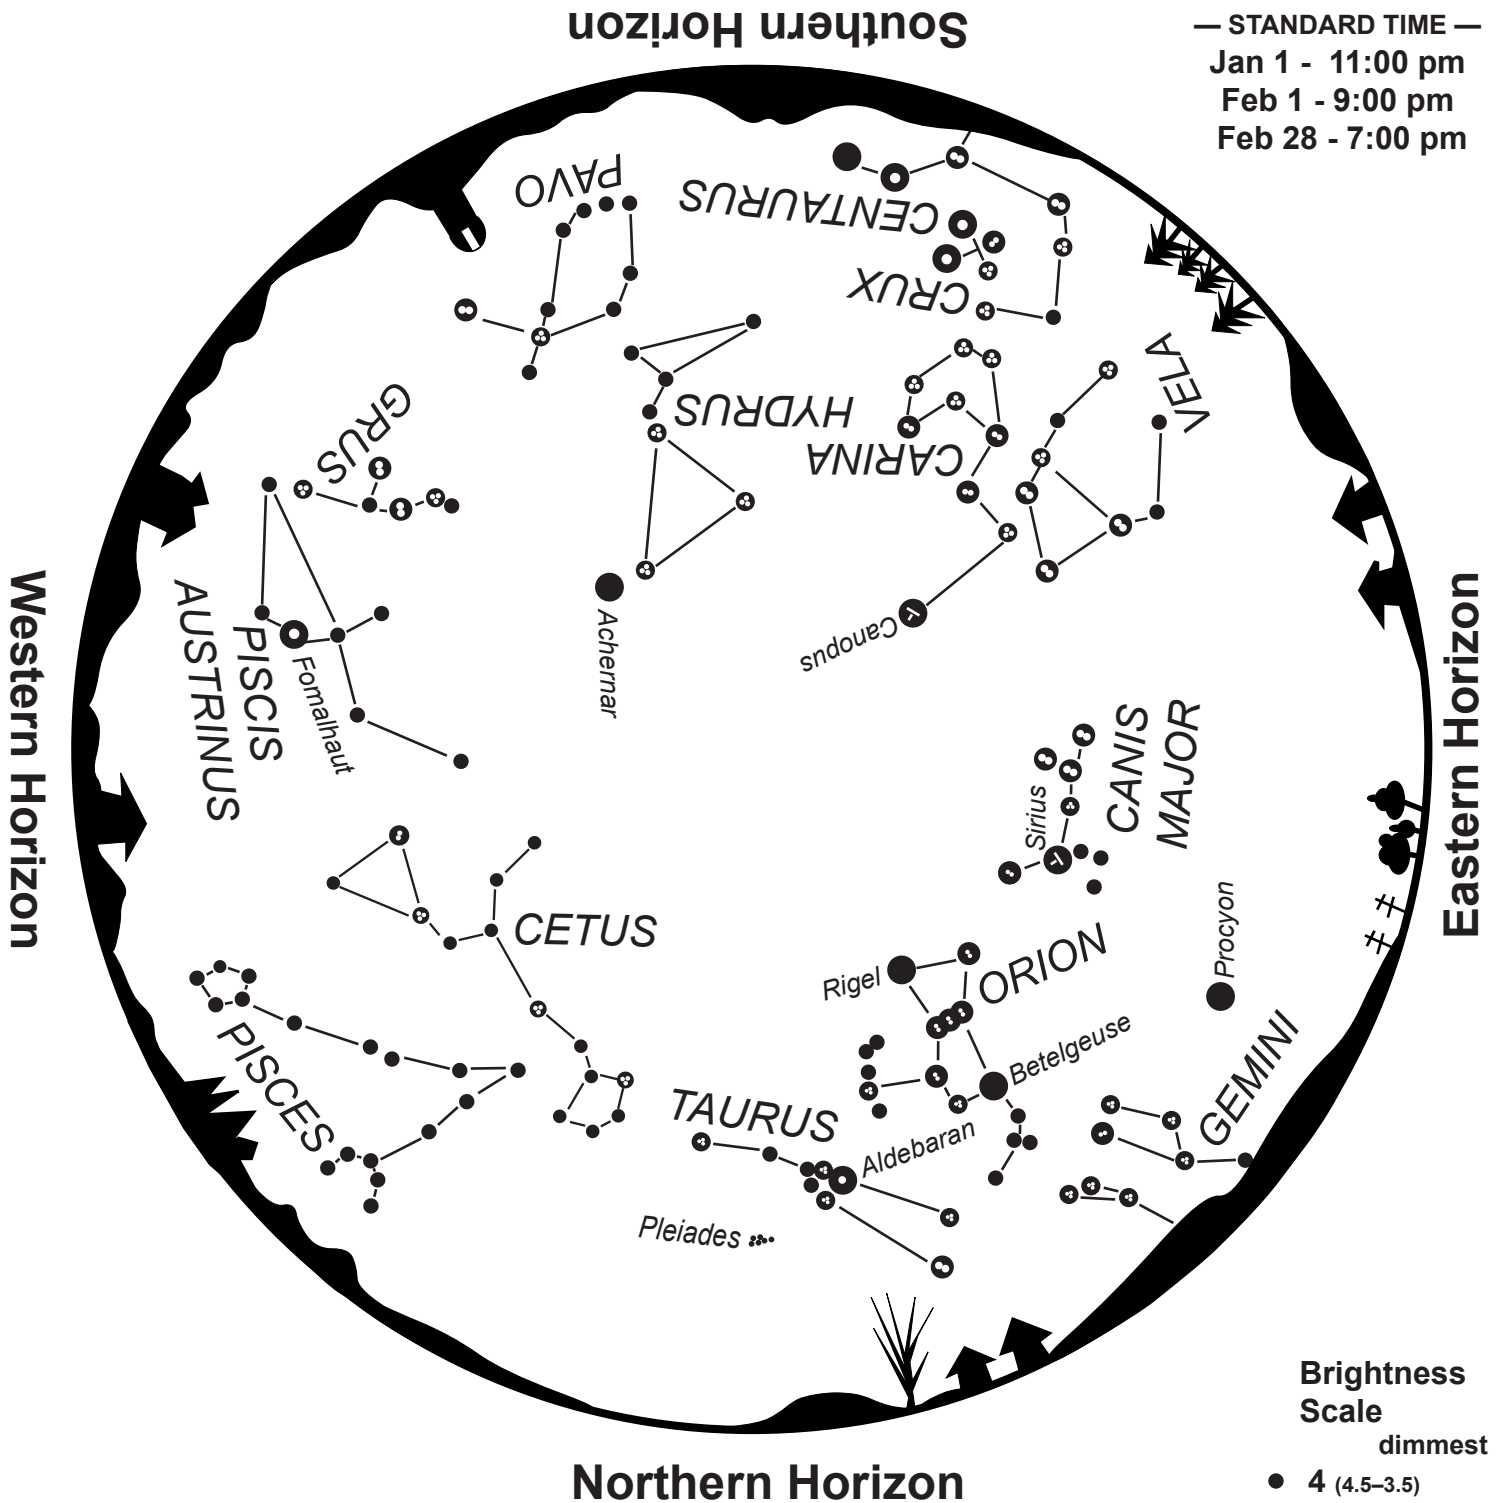

Constellations Tonight

40 Degrees South

by Alan J. Friedman
edited and revised by Alan D. Gould
and Gregory Steerman

Evening Star Map for January–February

— STANDARD TIME —
 Jan 1 - 11:00 pm
 Feb 1 - 9:00 pm
 Feb 28 - 7:00 pm

Evening Star Map for March–April

— STANDARD TIME —
 Mar 1 - 11:00 pm
 Apr 1 - 9:00 pm
 Apr 30 - 7:00 pm

To use map:

Turn the map so the direction you are facing is on the bottom.

The constellations in the sky will match the constellations on the map.

To use map:

Turn the map so the direction you are facing is on the bottom.

The constellations in the sky will match the constellations on the map.

Evening Star Map for July–August

— STANDARD TIME —
 Jul 1 - 11:00 pm
 Aug 1 - 9:00 pm
 Aug 31 - 7:00 pm

Evening Star Map for September–October

— STANDARD TIME —
 Sep 1 - 11:00 pm
 Oct 1 - 9:00 pm
 Oct 31 - 7:00 pm

To use map:

Turn the map so the direction you are facing is on the bottom.
 The constellations in the sky will match the constellations on the map.