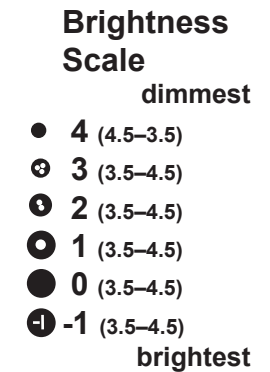

The constellations in the sky will match the constellations on the map.

- Brightness Scale**
- dimmiest
- 4 (4.5–3.5)
 - ⊕ 3 (3.5–4.5)
 - ⊙ 2 (3.5–4.5)
 - ⊙ 1 (3.5–4.5)
 - 0 (3.5–4.5)
 - -1 (3.5–4.5)
- brightest

Evening Star Map for May–June

— STANDARD TIME —
 May 2 - 1:00 am
 Jun 1 - 11:00 pm

To use map:

Turn the map so the direction you are facing is on the bottom.

The constellations in the sky will match the constellations on the map.

Evening Star Map for July–August

— STANDARD TIME —
 Jul 2 - 1:00 am
 Aug 1 - 11:00 pm
 Aug 31 - 9:30 pm

Brightness Scale
 dimmest

- 4 (4.5–3.5)
- ⊕ 3 (3.5–4.5)
- ⊕ 2 (3.5–4.5)
- ⊕ 1 (3.5–4.5)
- 0 (3.5–4.5)
- ⊕ -1 (3.5–4.5)

Brightness Scale
 dimmest

- 4 (4.5–3.5)
- ⊕ 3 (3.5–4.5)
- ⊙ 2 (3.5–4.5)
- 1 (3.5–4.5)
- 0 (3.5–4.5)
- ⊕ -1 (3.5–4.5)

brightest

To use map:

Turn the map so the direction you are facing is on the bottom.
 The constellations in the sky will match the constellations on the map.