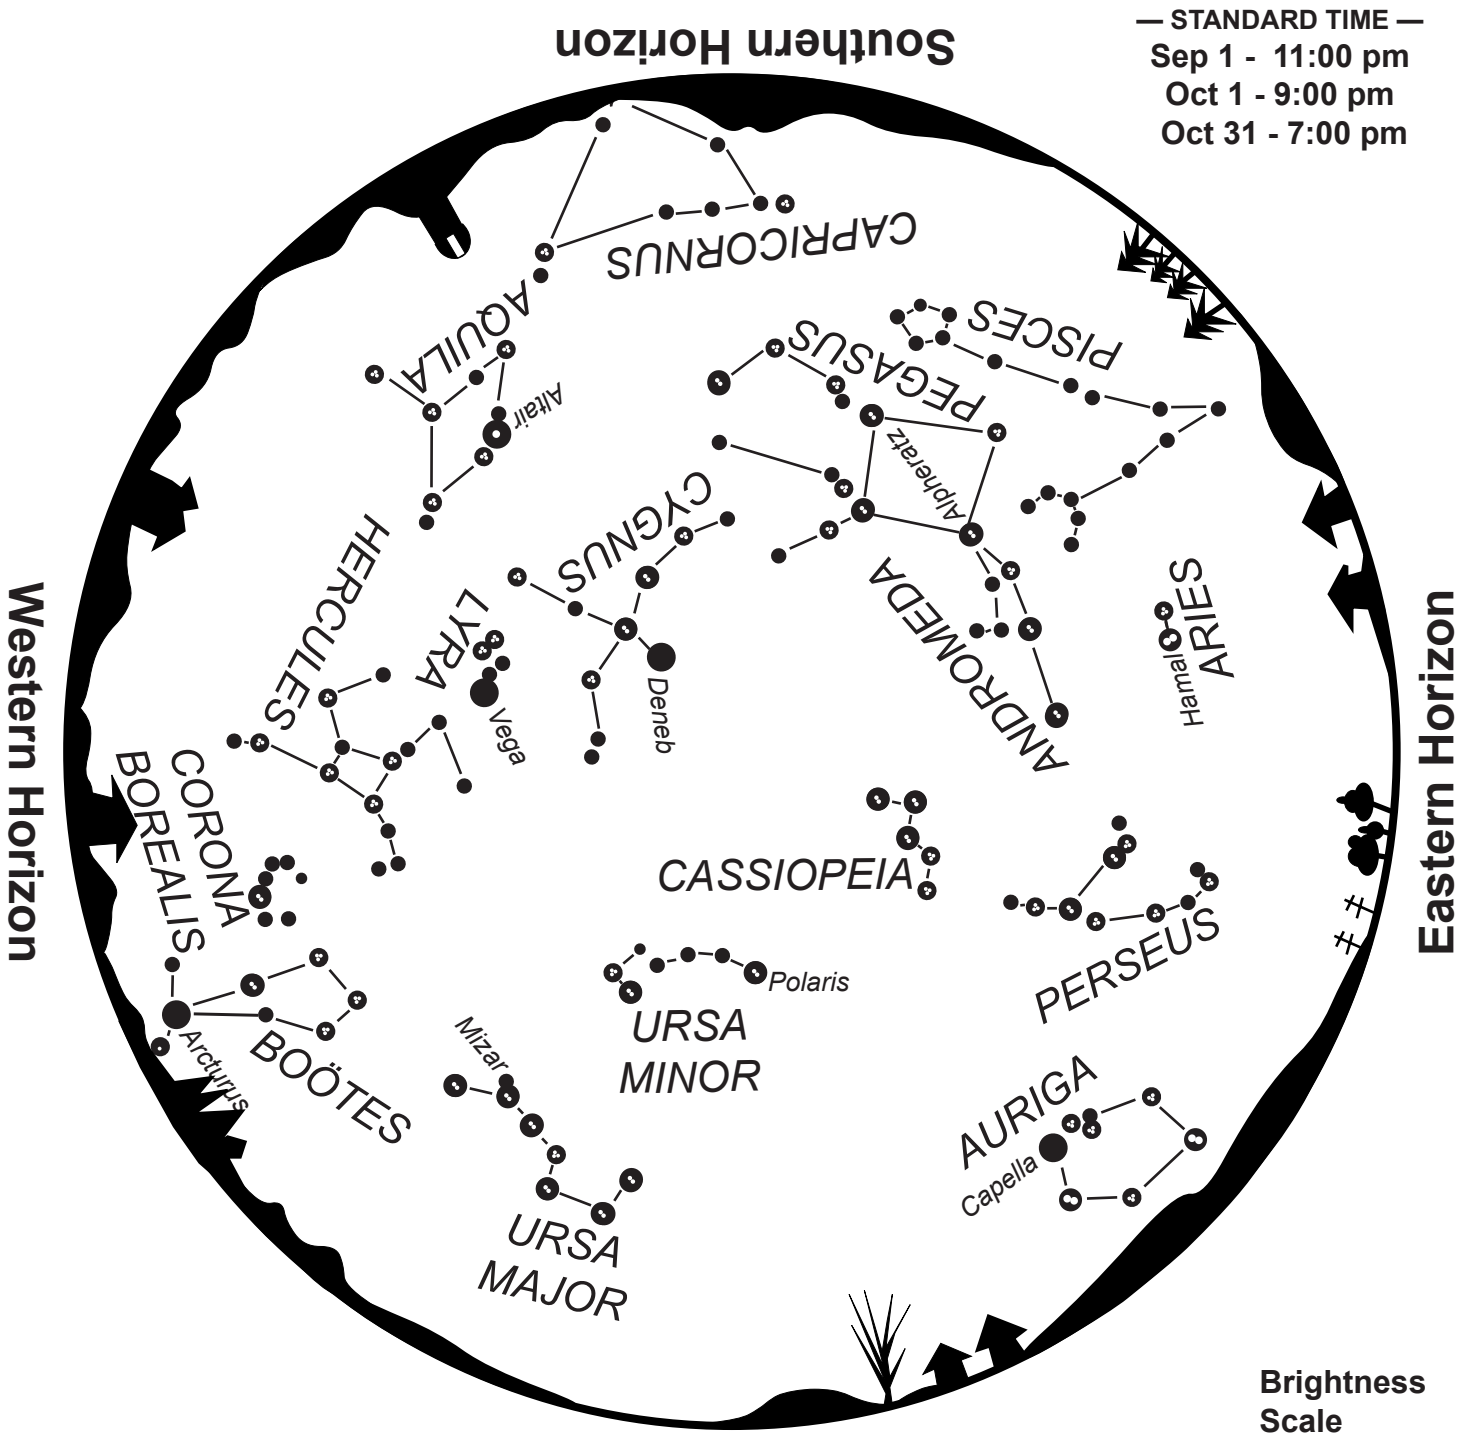

The constellations in the sky will match the constellations on the map.

Evening Star Map for March–April

— STANDARD TIME —
 Mar 1 - 11:00 pm
 Apr 1 - 10:00 pm
 Apr 30 - 8:00 pm

To use map:

Turn the map so the direction you are facing is on the bottom.

Evening Star Map for May–June

— STANDARD TIME —
 May 2 - 1:00 am
 Jun 1 - 11:00 pm

To use map:

Turn the map so the direction you are facing is on the bottom.

The constellations in the sky will match the constellations on the map.

Evening Star Map for July–August

— STANDARD TIME —
 Jul 2 - 1:00 am
 Aug 1 - 11:00 pm
 Aug 31 - 9:30 pm

Brightness Scale
 dimmest

- 4 (4.5–3.5)
- ⊕ 3 (3.5–4.5)
- ⊕ 2 (3.5–4.5)
- ⊕ 1 (3.5–4.5)
- 0 (3.5–4.5)
- ⊕ -1 (3.5–4.5)

brightest

To use map:

Turn the map so the direction you are facing is on the bottom.
 The constellations in the sky will match the constellations on the map.

Evening Star Map for September–October

— STANDARD TIME —
 Sep 1 - 11:00 pm
 Oct 1 - 9:00 pm
 Oct 31 - 7:00 pm