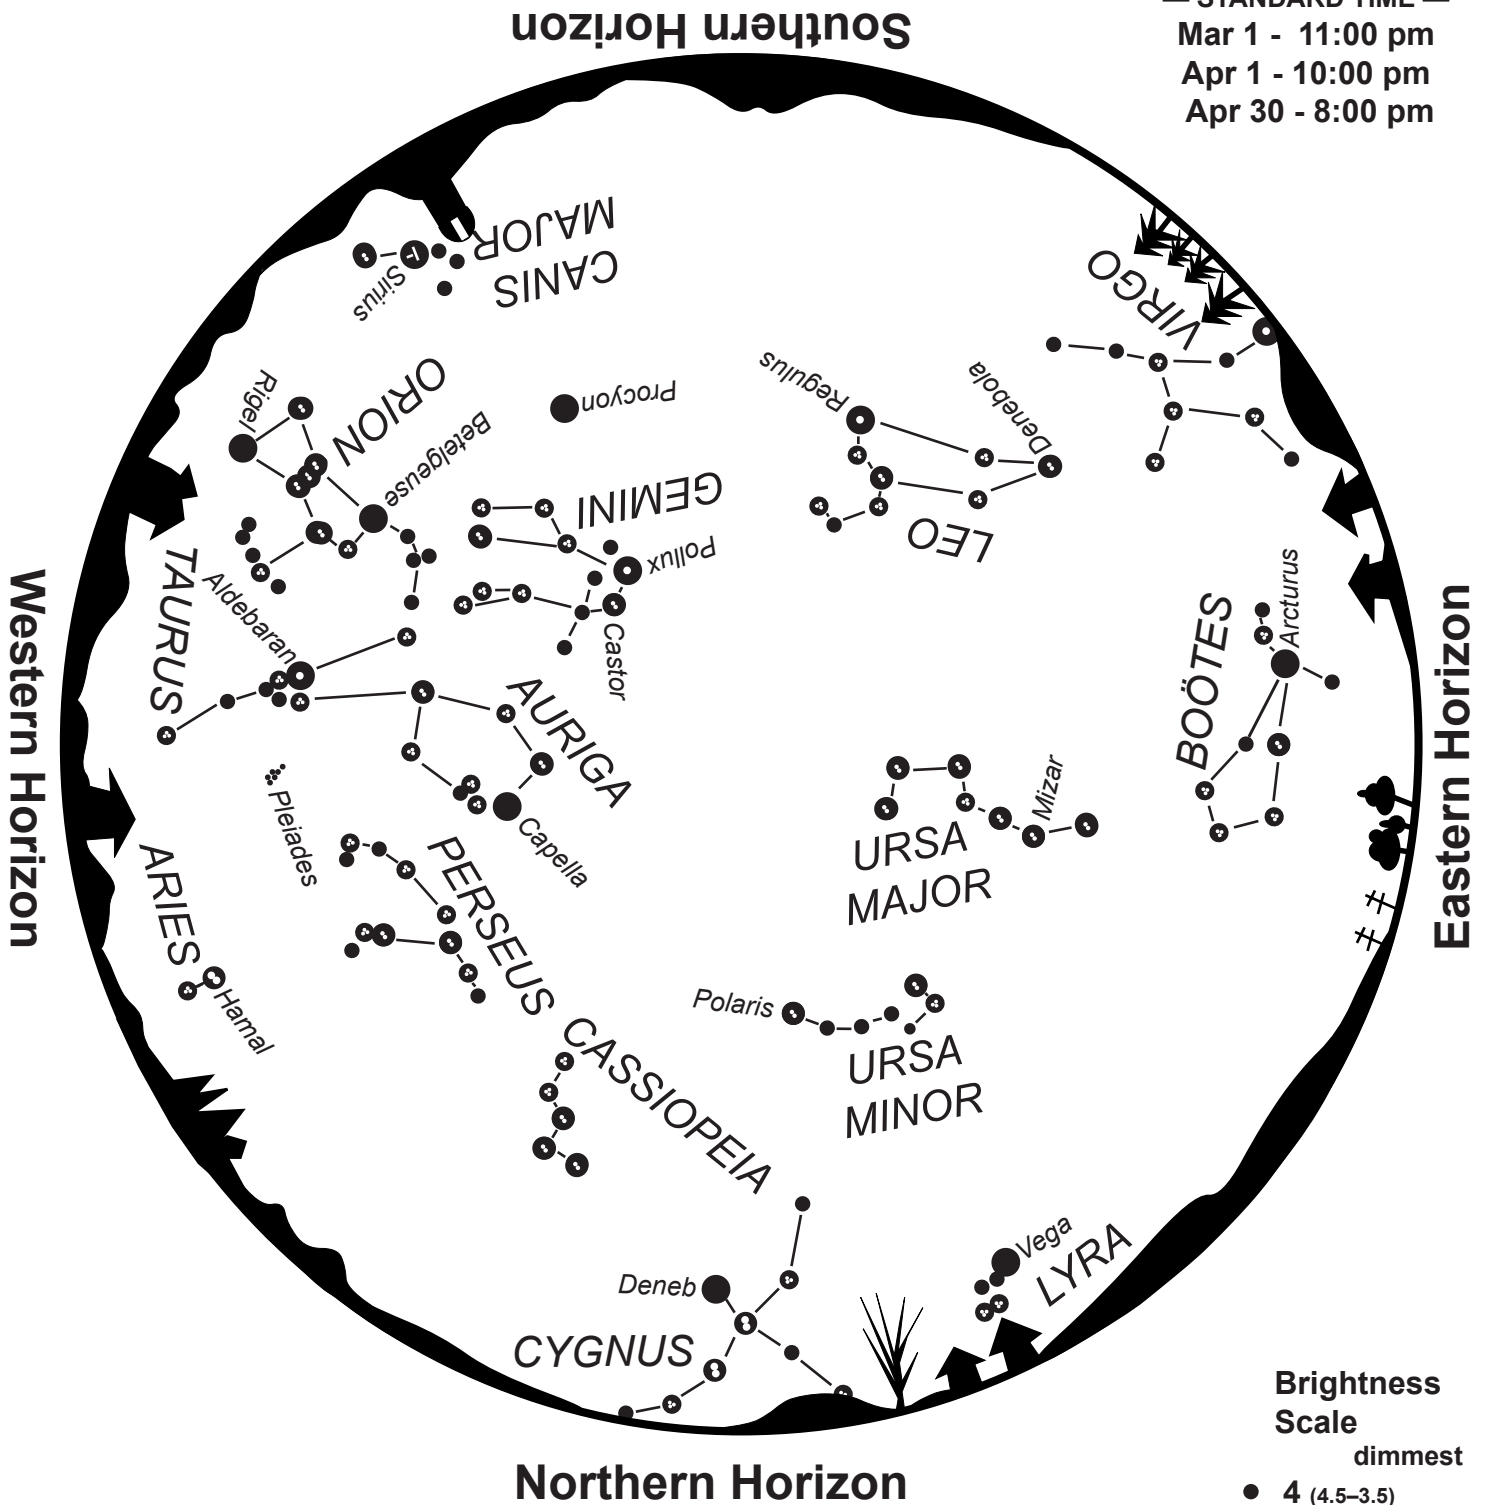

Constellations Tonight

60 Degrees North

by Alan J. Friedman
edited and revised by Alan D. Gould
and Gregory Steerman

Evening Star Map for January–February

To use map:

Turn the map so the direction you are facing is on the bottom.

The constellations in the sky will match the constellations on the map.

Evening Star Map for March–April

— STANDARD TIME —
 Mar 1 - 11:00 pm
 Apr 1 - 10:00 pm
 Apr 30 - 8:00 pm

To use map:

Turn the map so the direction you are facing is on the bottom.

Evening Star Map for May–June

— STANDARD TIME —
 May 2 - 1:00 am
 Jun 1 - 11:00 pm

To use map:

Turn the map so the direction you are facing is on the bottom.

The constellations in the sky will match the constellations on the map.

brightest

To use map:

Turn the map so the direction you are facing is on the bottom.
 The constellations in the sky will match the constellations on the map.

Evening Star Map for September–October

— STANDARD TIME —
 Sep 1 - 11:00 pm
 Oct 1 - 9:00 pm
 Oct 31 - 7:00 pm