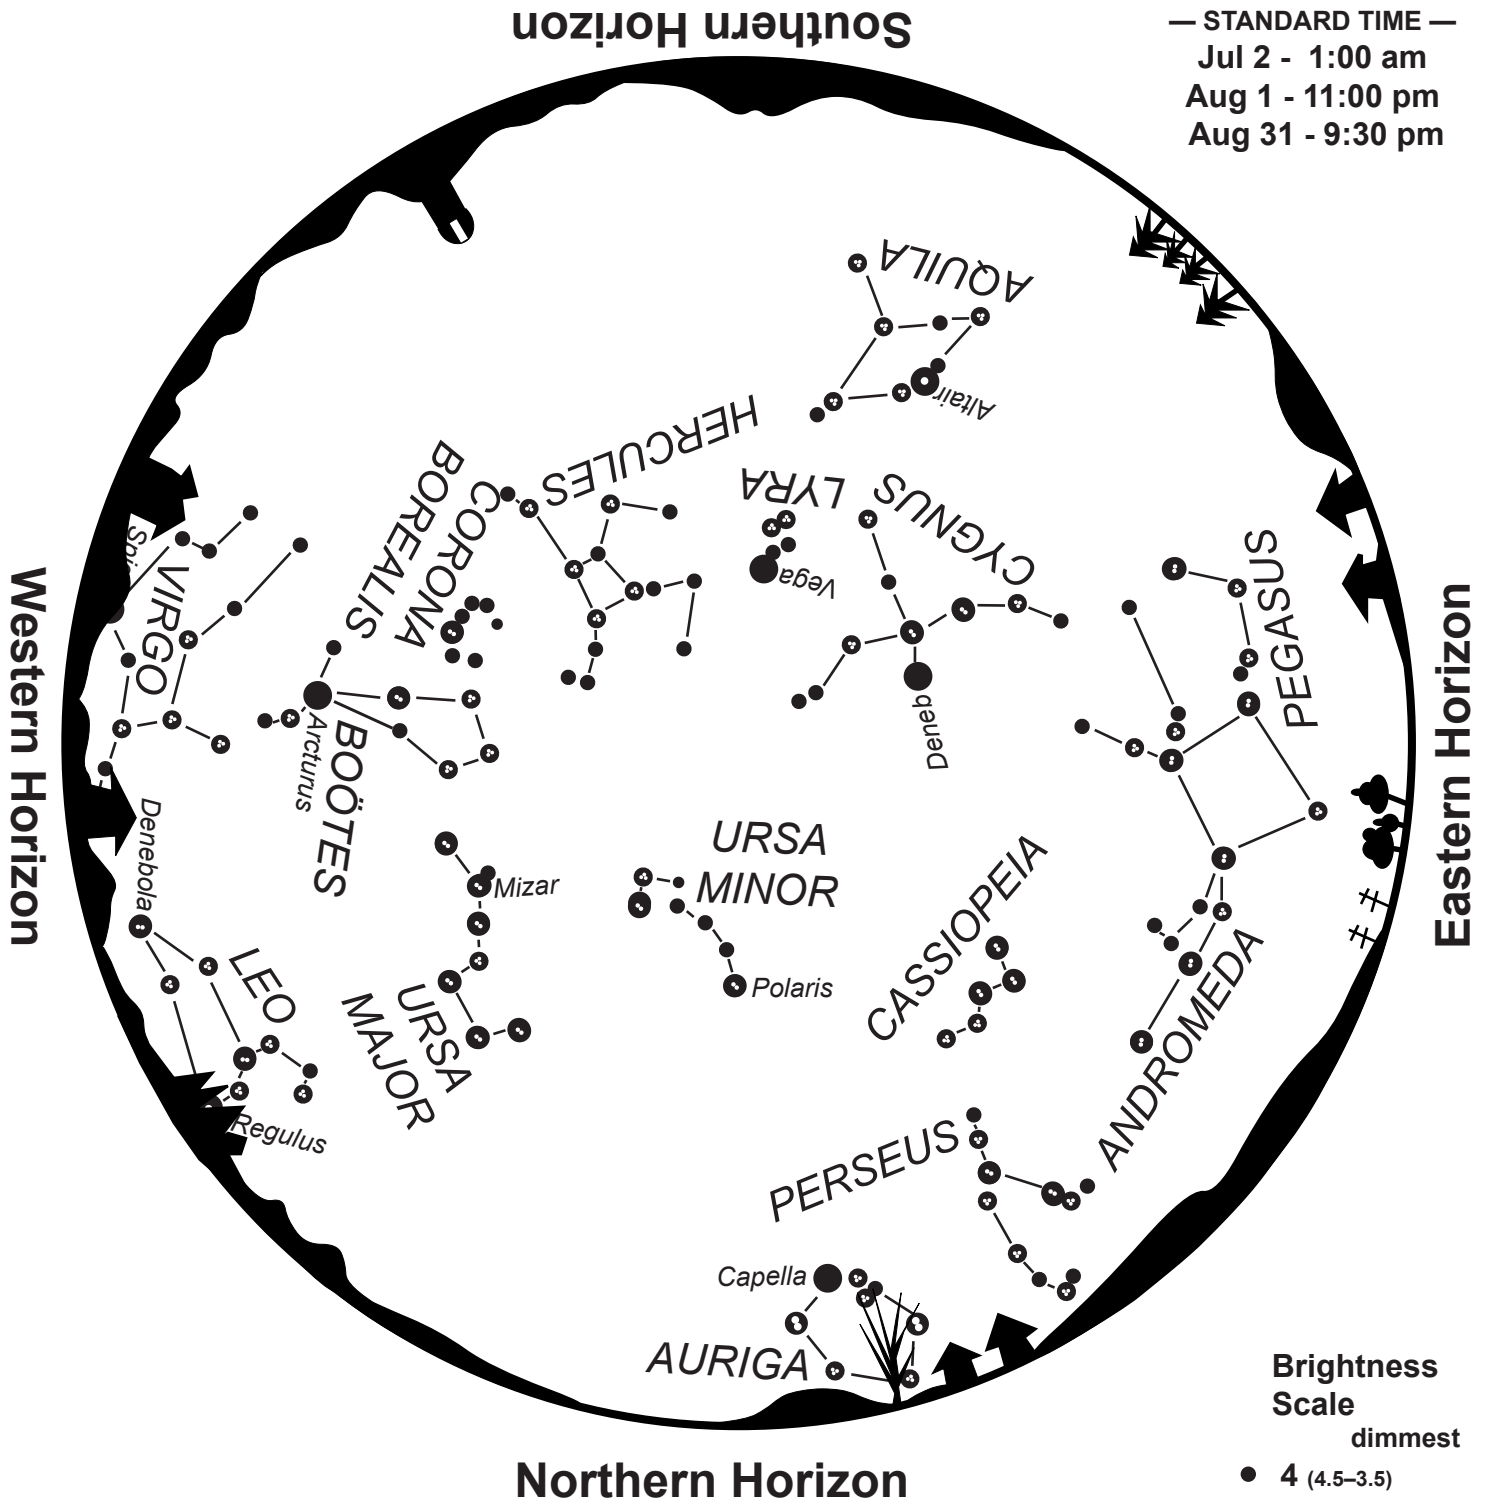

The constellations in the sky will match the constellations on the map.

Evening Star Map for March–April

— STANDARD TIME —
 Mar 1 - 11:00 pm
 Apr 1 - 10:00 pm
 Apr 30 - 8:00 pm

To use map:

Turn the map so the direction you are facing is on the bottom.

Evening Star Map for May–June

— STANDARD TIME —
 May 2 - 1:00 am
 Jun 1 - 11:00 pm

To use map:

Turn the map so the direction you are facing is on the bottom.

The constellations in the sky will match the constellations on the map.

Evening Star Map for July–August

— STANDARD TIME —
 Jul 2 - 1:00 am
 Aug 1 - 11:00 pm
 Aug 31 - 9:30 pm

Brightness Scale
 dimmest

- 4 (4.5–3.5)
- ⊕ 3 (3.5–4.5)
- ⊕ 2 (3.5–4.5)
- ⊕ 1 (3.5–4.5)
- 0 (3.5–4.5)
- ⊕ -1 (3.5–4.5)

brightest

To use map:

Turn the map so the direction you are facing is on the bottom.
 The constellations in the sky will match the constellations on the map.

Evening Star Map for September–October

— STANDARD TIME —
 Sep 1 - 11:00 pm
 Oct 1 - 9:00 pm
 Oct 31 - 7:00 pm