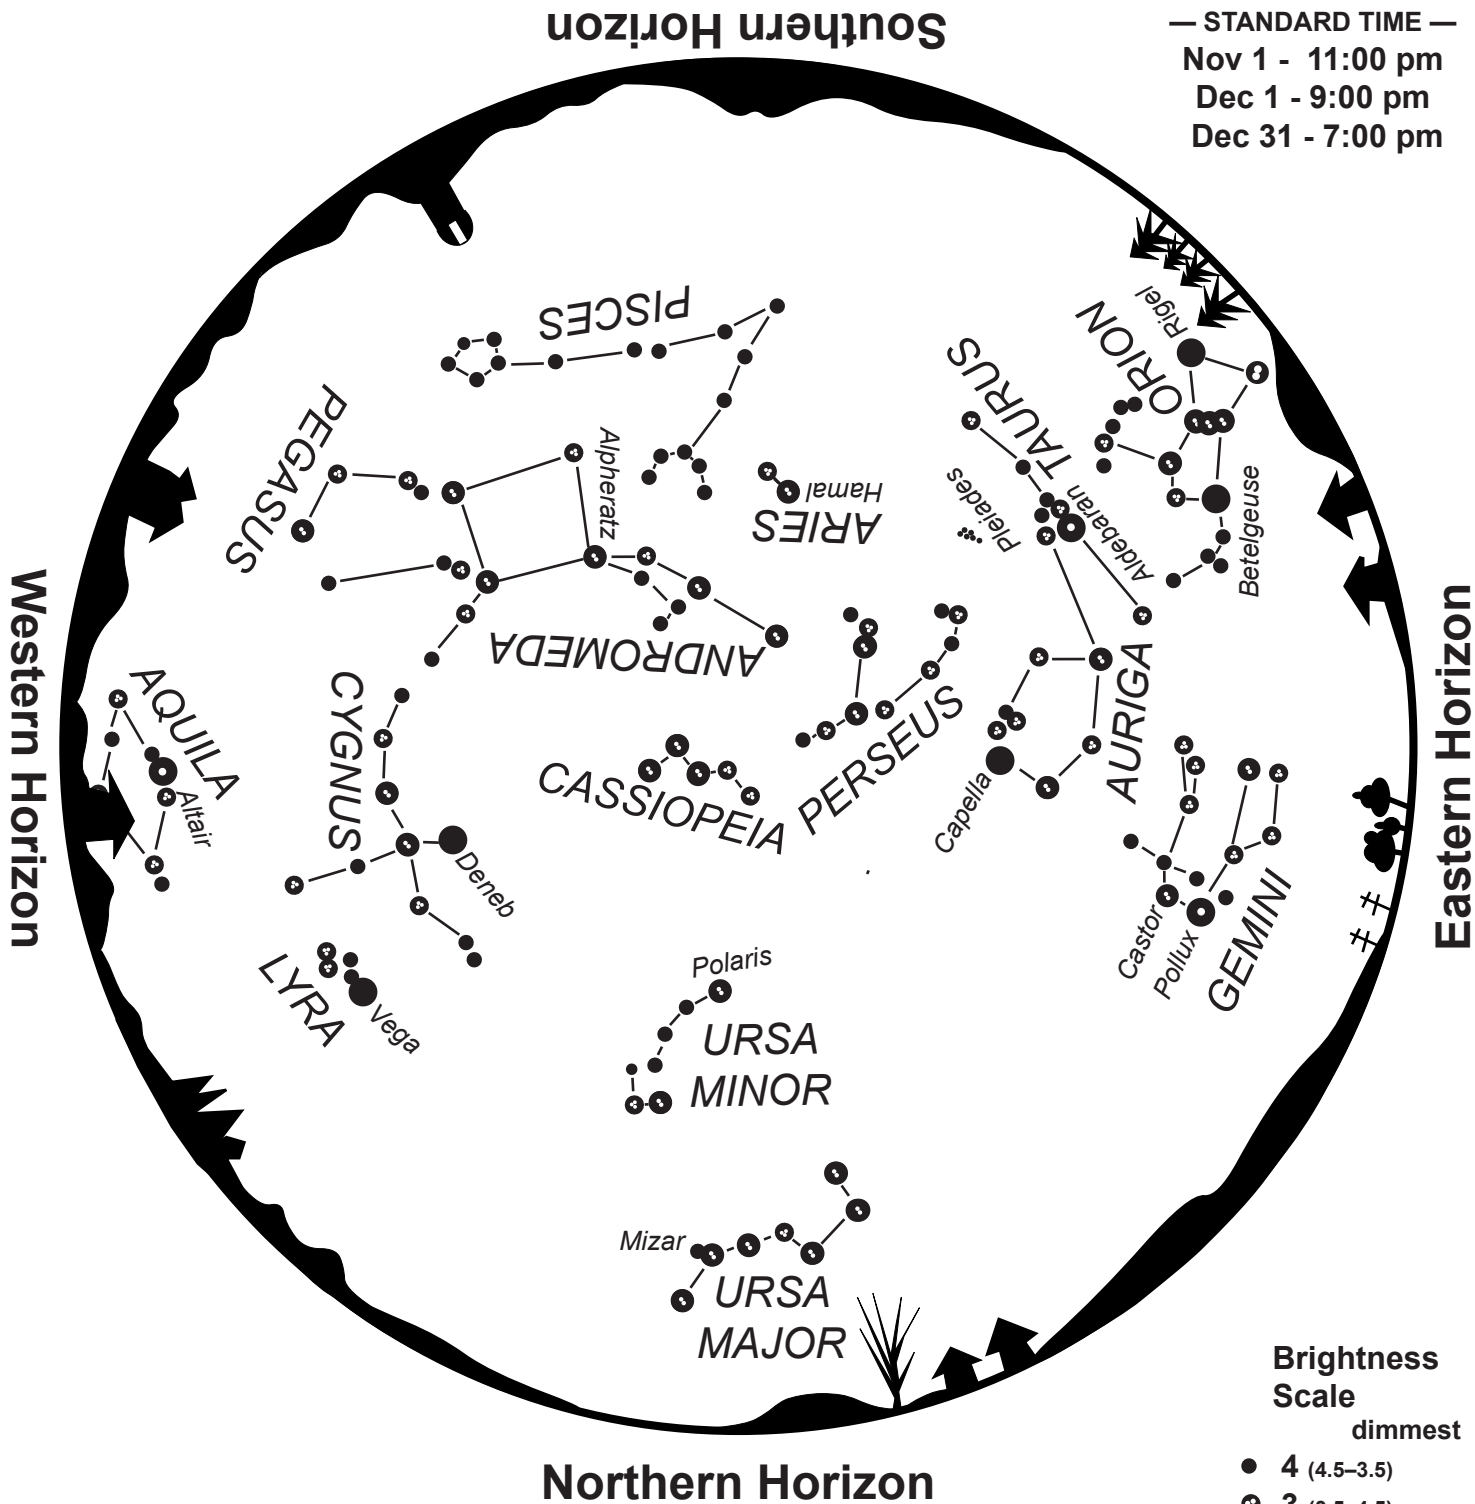

The constellations in the sky will match the constellations on the map.

Evening Star Map for March–April

— STANDARD TIME —
 Mar 1 - 11:00 pm
 Apr 1 - 10:00 pm
 Apr 30 - 8:00 pm

To use map:

Turn the map so the direction you are facing is on the bottom.

brightest

To use map:

Turn the map so the direction you are facing is on the bottom.
 The constellations in the sky will match the constellations on the map.

Evening Star Map for September–October

— STANDARD TIME —
 Sep 1 - 11:00 pm
 Oct 1 - 9:00 pm
 Oct 31 - 7:00 pm

Brightness Scale
 dimmest

- 4 (4.5–3.5)
- ⊕ 3 (3.5–4.5)
- ⊙ 2 (3.5–4.5)
- 1 (3.5–4.5)
- 0 (3.5–4.5)
- ⊕ -1 (3.5–4.5)

brightest

To use map:

Turn the map so the direction you are facing is on the bottom.
 The constellations in the sky will match the constellations on the map.

Evening Star Map for November–December

To use map:

Turn the map so the direction you are facing is on the bottom.

The constellations in the sky will match the constellations on the map.