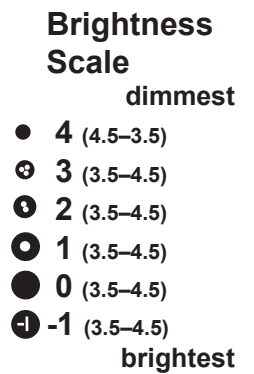

Constellations Tonight

60 Degrees North

by Alan J. Friedman
edited and revised by Alan D. Gould
and Gregory Steerman

Evening Star Map for January–February

To use map:

Turn the map so the direction you are facing is on the bottom.

The constellations in the sky will match the constellations on the map.

Evening Star Map for March–April

— STANDARD TIME —
 Mar 1 - 11:00 pm
 Apr 1 - 10:00 pm
 Apr 30 - 8:00 pm

To use map:

Turn the map so the direction you are facing is on the bottom.

The constellations in the sky will match the constellations on the map.

- Brightness Scale**
- dimmiest
- 4 (4.5–3.5)
 - ⊕ 3 (3.5–4.5)
 - ⊙ 2 (3.5–4.5)
 - ⊙ 1 (3.5–4.5)
 - 0 (3.5–4.5)
 - -1 (3.5–4.5)
- brightest

Brightness Scale
 dimmest

- 4 (4.5–3.5)
- ⊕ 3 (3.5–4.5)
- ⊙ 2 (3.5–4.5)
- 1 (3.5–4.5)
- 0 (3.5–4.5)
- ⊕ -1 (3.5–4.5)

brightest

To use map:

Turn the map so the direction you are facing is on the bottom.
 The constellations in the sky will match the constellations on the map.