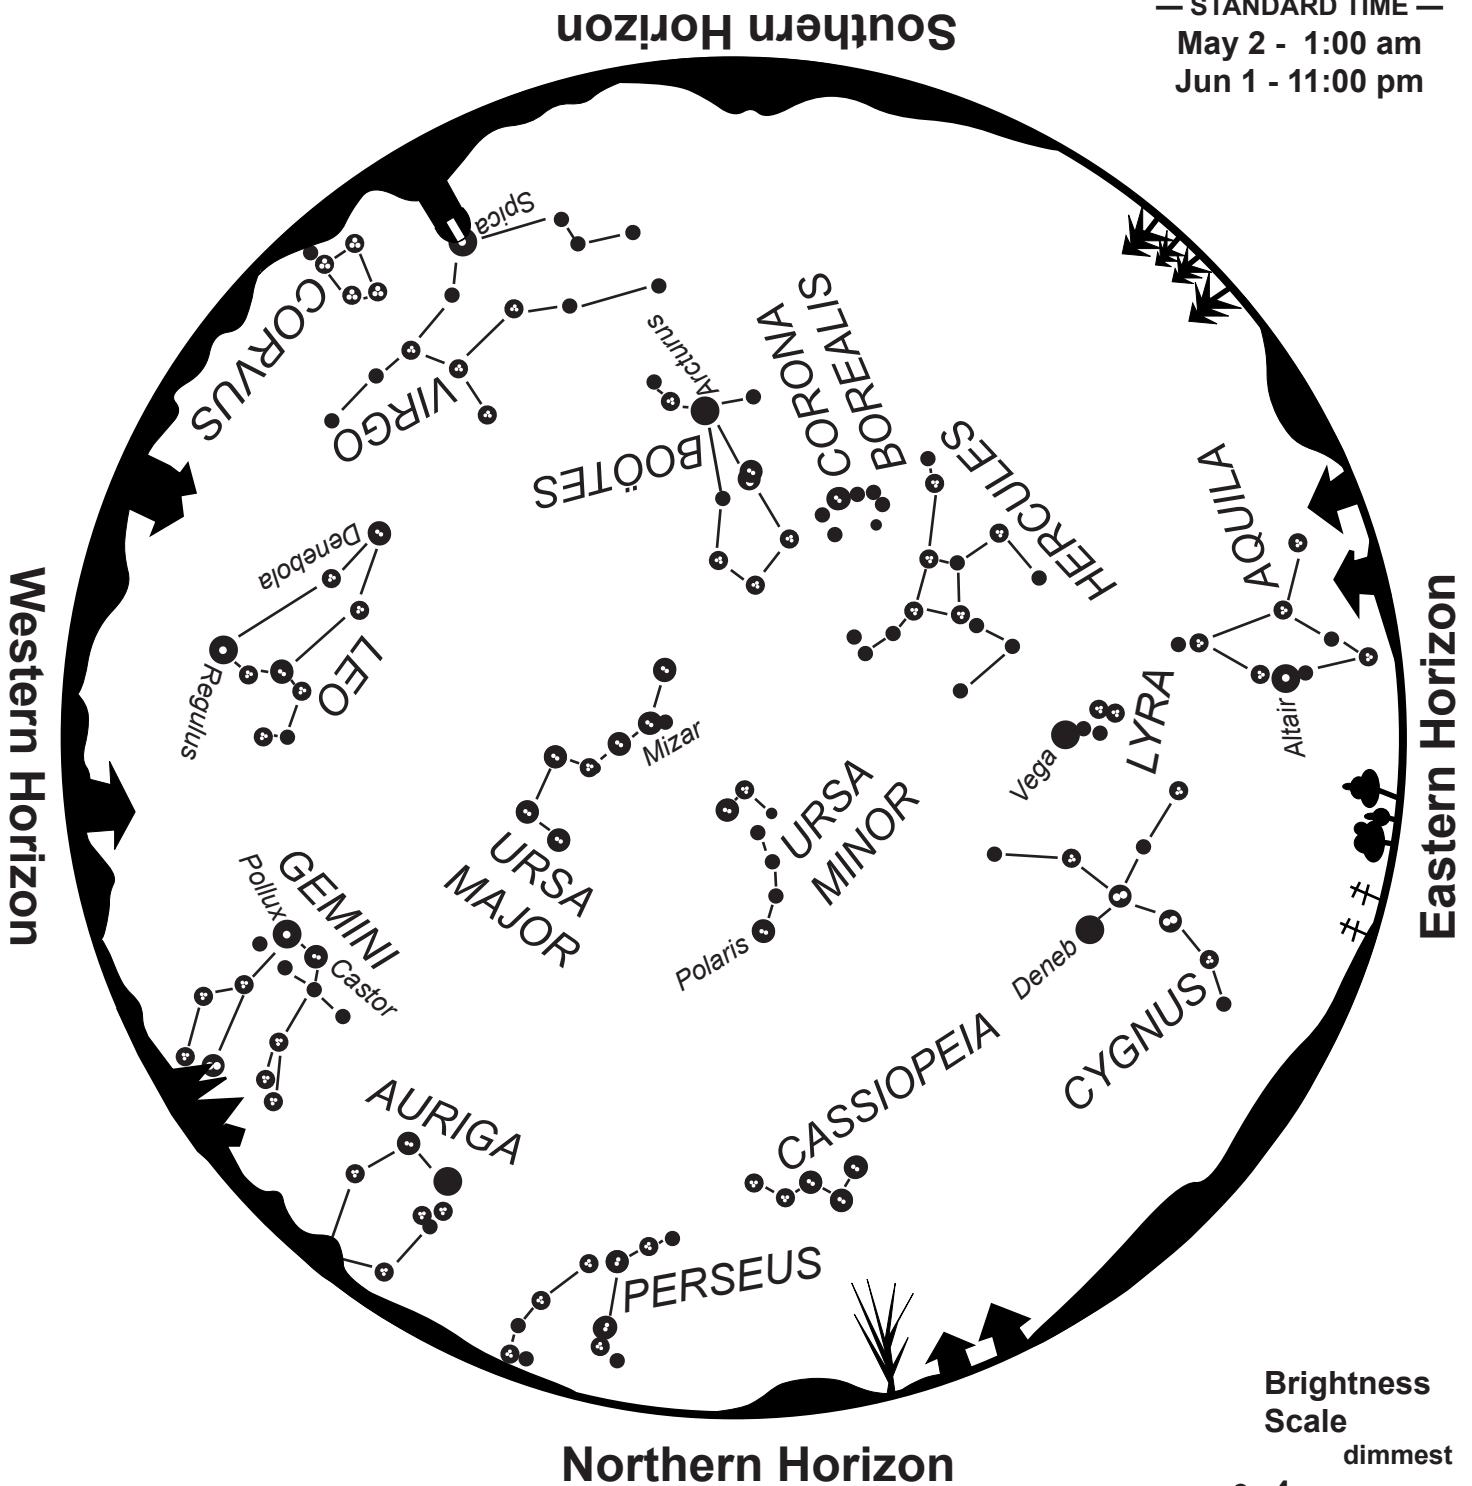

The constellations in the sky will match the constellations on the map.

Evening Star Map for March–April

— STANDARD TIME —
 Mar 1 - 11:00 pm
 Apr 1 - 10:00 pm
 Apr 30 - 8:00 pm

To use map:

Turn the map so the direction you are facing is on the bottom.

Evening Star Map for May–June

— STANDARD TIME —
 May 2 - 1:00 am
 Jun 1 - 11:00 pm

To use map:

Turn the map so the direction you are facing is on the bottom.

The constellations in the sky will match the constellations on the map.

Evening Star Map for July–August

— STANDARD TIME —
 Jul 2 - 1:00 am
 Aug 1 - 11:00 pm
 Aug 31 - 9:30 pm

Brightness Scale
 dimmest

- 4 (4.5–3.5)
- ⊕ 3 (3.5–4.5)
- ⊕ 2 (3.5–4.5)
- ⊕ 1 (3.5–4.5)
- 0 (3.5–4.5)
- ⊕ -1 (3.5–4.5)

brightest

To use map:

Turn the map so the direction you are facing is on the bottom.
 The constellations in the sky will match the constellations on the map.

Evening Star Map for September–October

— STANDARD TIME —
 Sep 1 - 11:00 pm
 Oct 1 - 9:00 pm
 Oct 31 - 7:00 pm