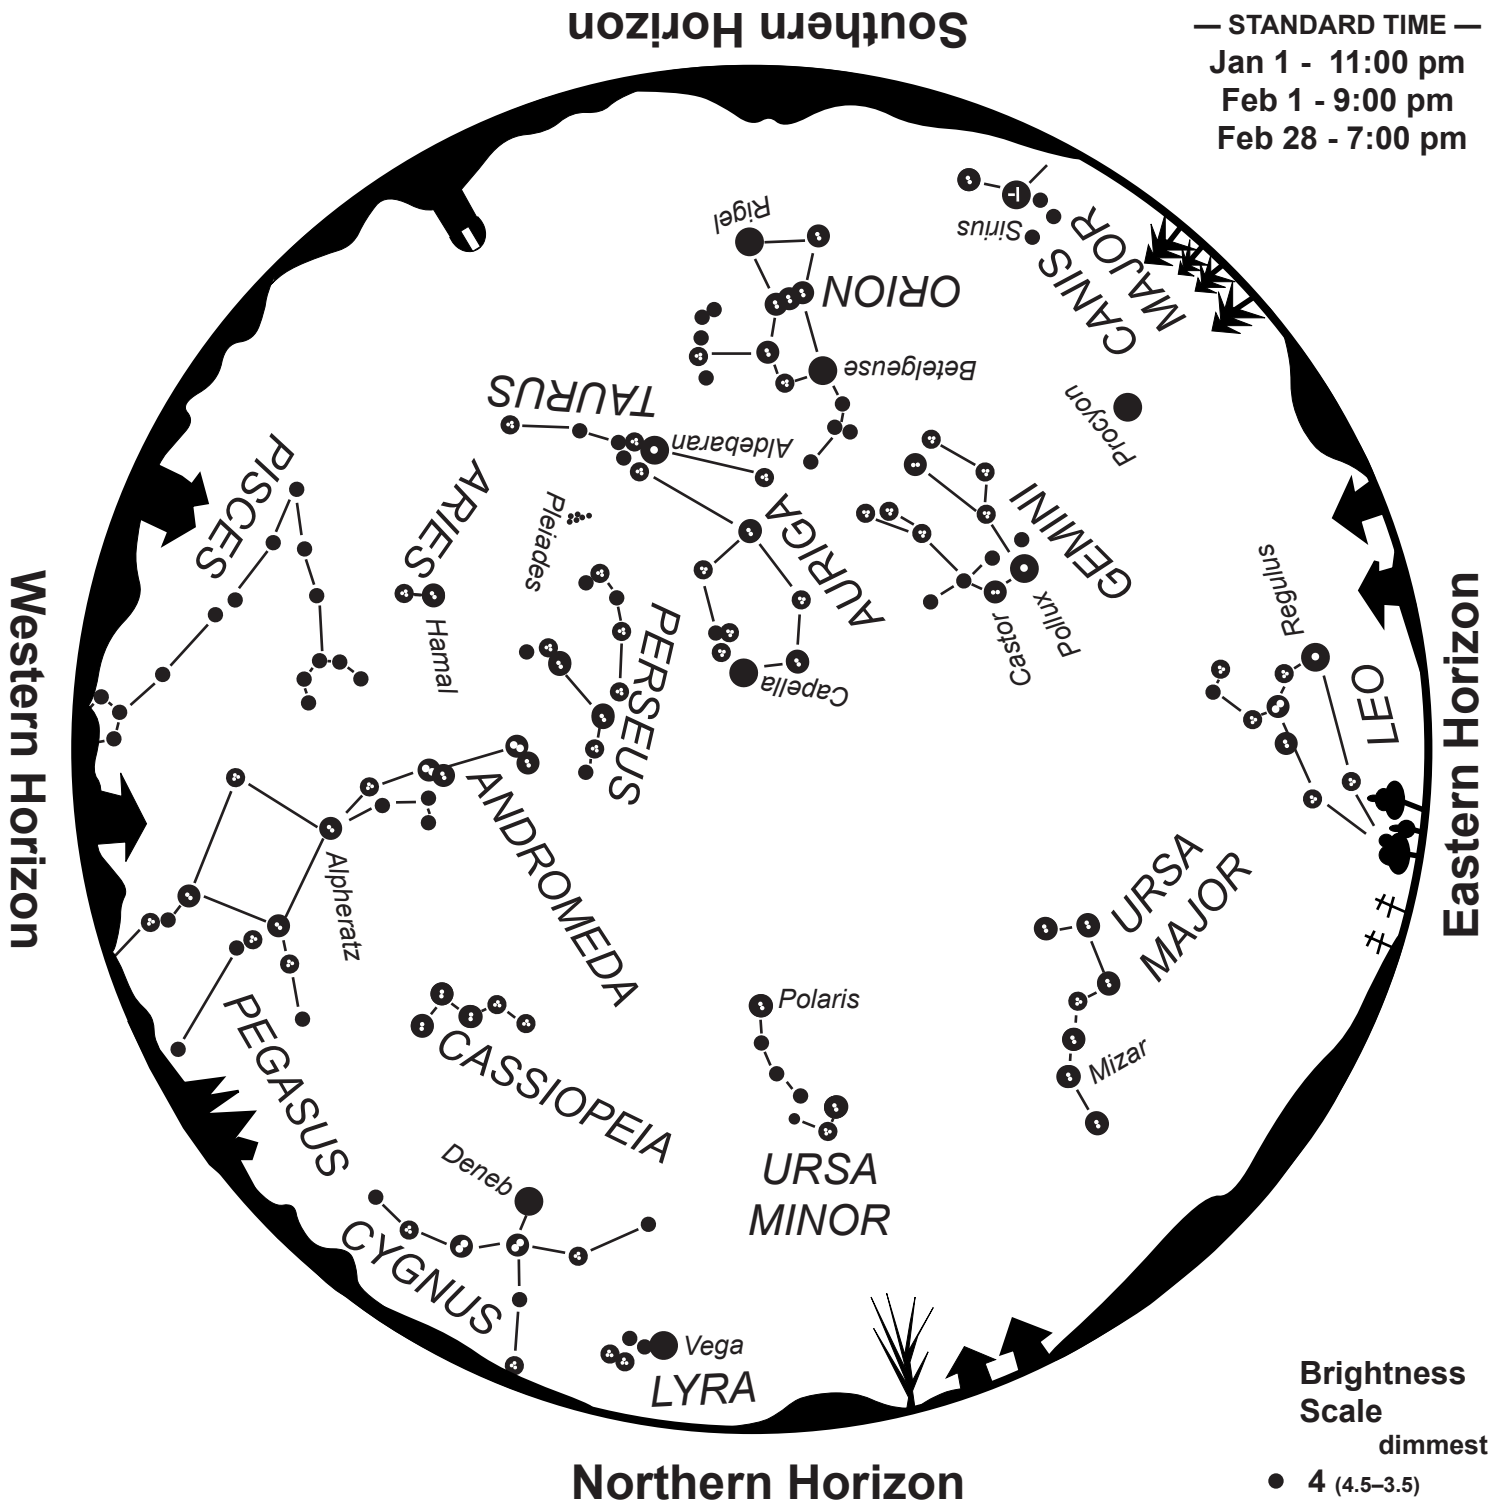

Constellations Tonight

60 Degrees North

by Alan J. Friedman
edited and revised by Alan D. Gould
and Gregory Steerman

Evening Star Map for January–February

To use map:

Turn the map so the direction you are facing is on the bottom.

The constellations in the sky will match the constellations on the map.

Evening Star Map for March–April

— STANDARD TIME —
 Mar 1 - 11:00 pm
 Apr 1 - 10:00 pm
 Apr 30 - 8:00 pm

To use map:

Turn the map so the direction you are facing is on the bottom.

Evening Star Map for May–June

— STANDARD TIME —
 May 2 - 1:00 am
 Jun 1 - 11:00 pm

To use map:

Turn the map so the direction you are facing is on the bottom.

The constellations in the sky will match the constellations on the map.

brightest

To use map:

Turn the map so the direction you are facing is on the bottom.
 The constellations in the sky will match the constellations on the map.

Evening Star Map for September–October

— STANDARD TIME —
 Sep 1 - 11:00 pm
 Oct 1 - 9:00 pm
 Oct 31 - 7:00 pm