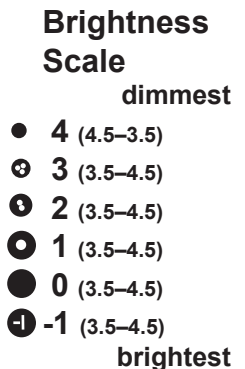

— STANDARD TIME —
 May 1 - 11:00 pm
 Jun 1 - 9:00 pm
 Jun 30 - 7:00 pm

Brightness Scale
 dimmest

- 4 (4.5–3.5)
- ⊕ 3 (3.5–4.5)
- ⊙ 2 (3.5–4.5)
- ⦿ 1 (3.5–4.5)
- 0 (3.5–4.5)
- ⊖ -1 (3.5–4.5)

brightest

To use map:

Evening Star Map for July–August

Southern Horizon

— STANDARD TIME —
 Jul 1 - 11:00 pm
 Aug 1 - 9:00 pm
 Aug 31 - 7:00 pm

Western Horizon

Eastern Horizon

Northern Horizon

To use map:

Turn the map so the direction you are facing is on the bottom.
 The constellations in the sky will match the constellations on the map.