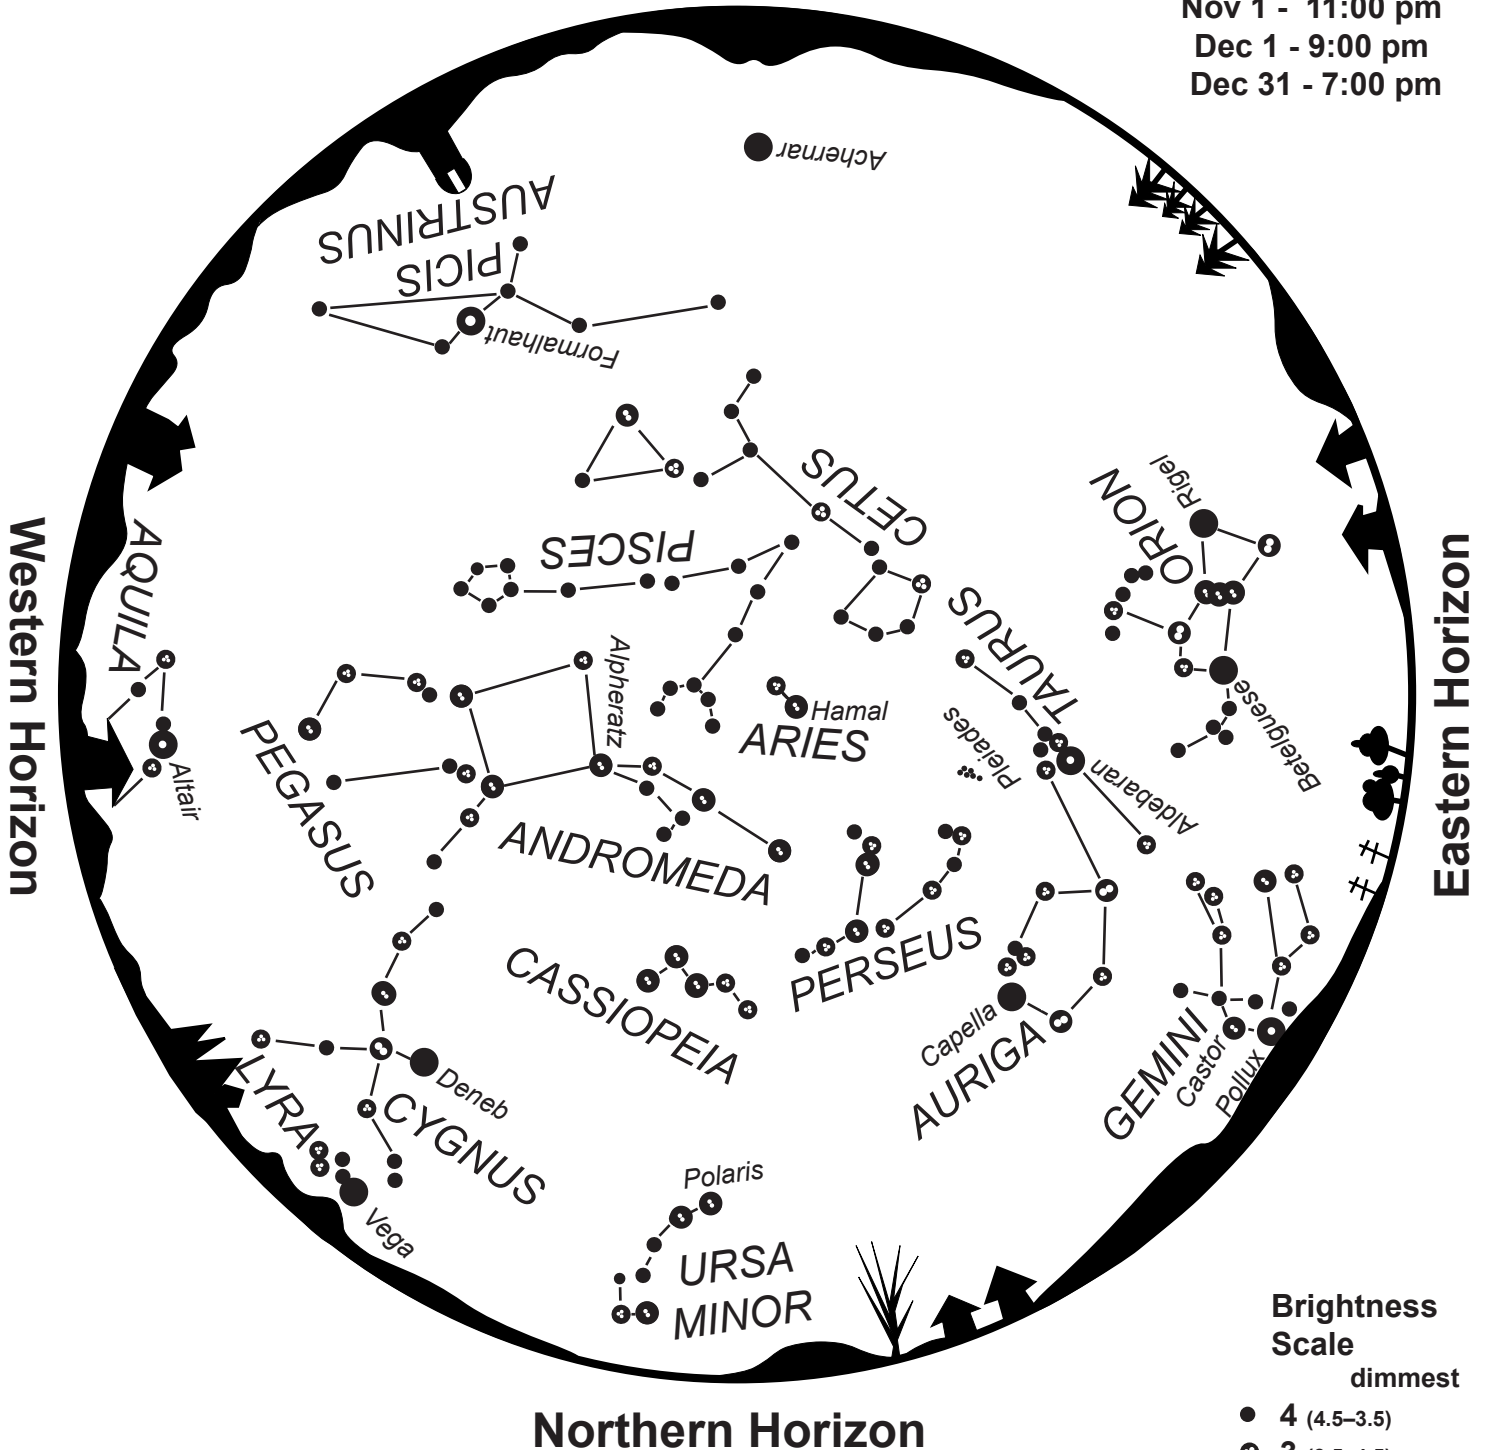

Evening Star Map for January–February

Southern Horizon

— STANDARD TIME —
 Jan 1 - 11:00 pm
 Feb 1 - 9:00 pm
 Feb 28 - 7:00 pm

To use map:

Turn the map so the direction you are facing is on the bottom.
 The constellations in the sky will match the constellations on the map.

Evening Star Map for July–August

Southern Horizon

— STANDARD TIME —
 Jul 1 - 11:00 pm
 Aug 1 - 9:00 pm
 Aug 31 - 7:00 pm

Western Horizon

Eastern Horizon

Northern Horizon

To use map:

Turn the map so the direction you are facing is on the bottom.
 The constellations in the sky will match the constellations on the map.

Evening Star Map for September–October

— STANDARD TIME —
 Sep 1 - 11:00 pm
 Oct 1 - 9:00 pm
 Oct 31 - 7:00 pm

To use map:

Turn the map so the direction you are facing is on the bottom.

The constellations in the sky will match the constellations on the map.

Evening Star Map for November–December

Southern Horizon

— STANDARD TIME —
 Nov 1 - 11:00 pm
 Dec 1 - 9:00 pm
 Dec 31 - 7:00 pm

Brightness Scale
 dimmest

- 4 (4.5–3.5)
- ⊕ 3 (3.5–4.5)
- ⊙ 2 (3.5–4.5)
- 1 (3.5–4.5)
- 0 (3.5–4.5)
- ⊖ -1 (3.5–4.5)