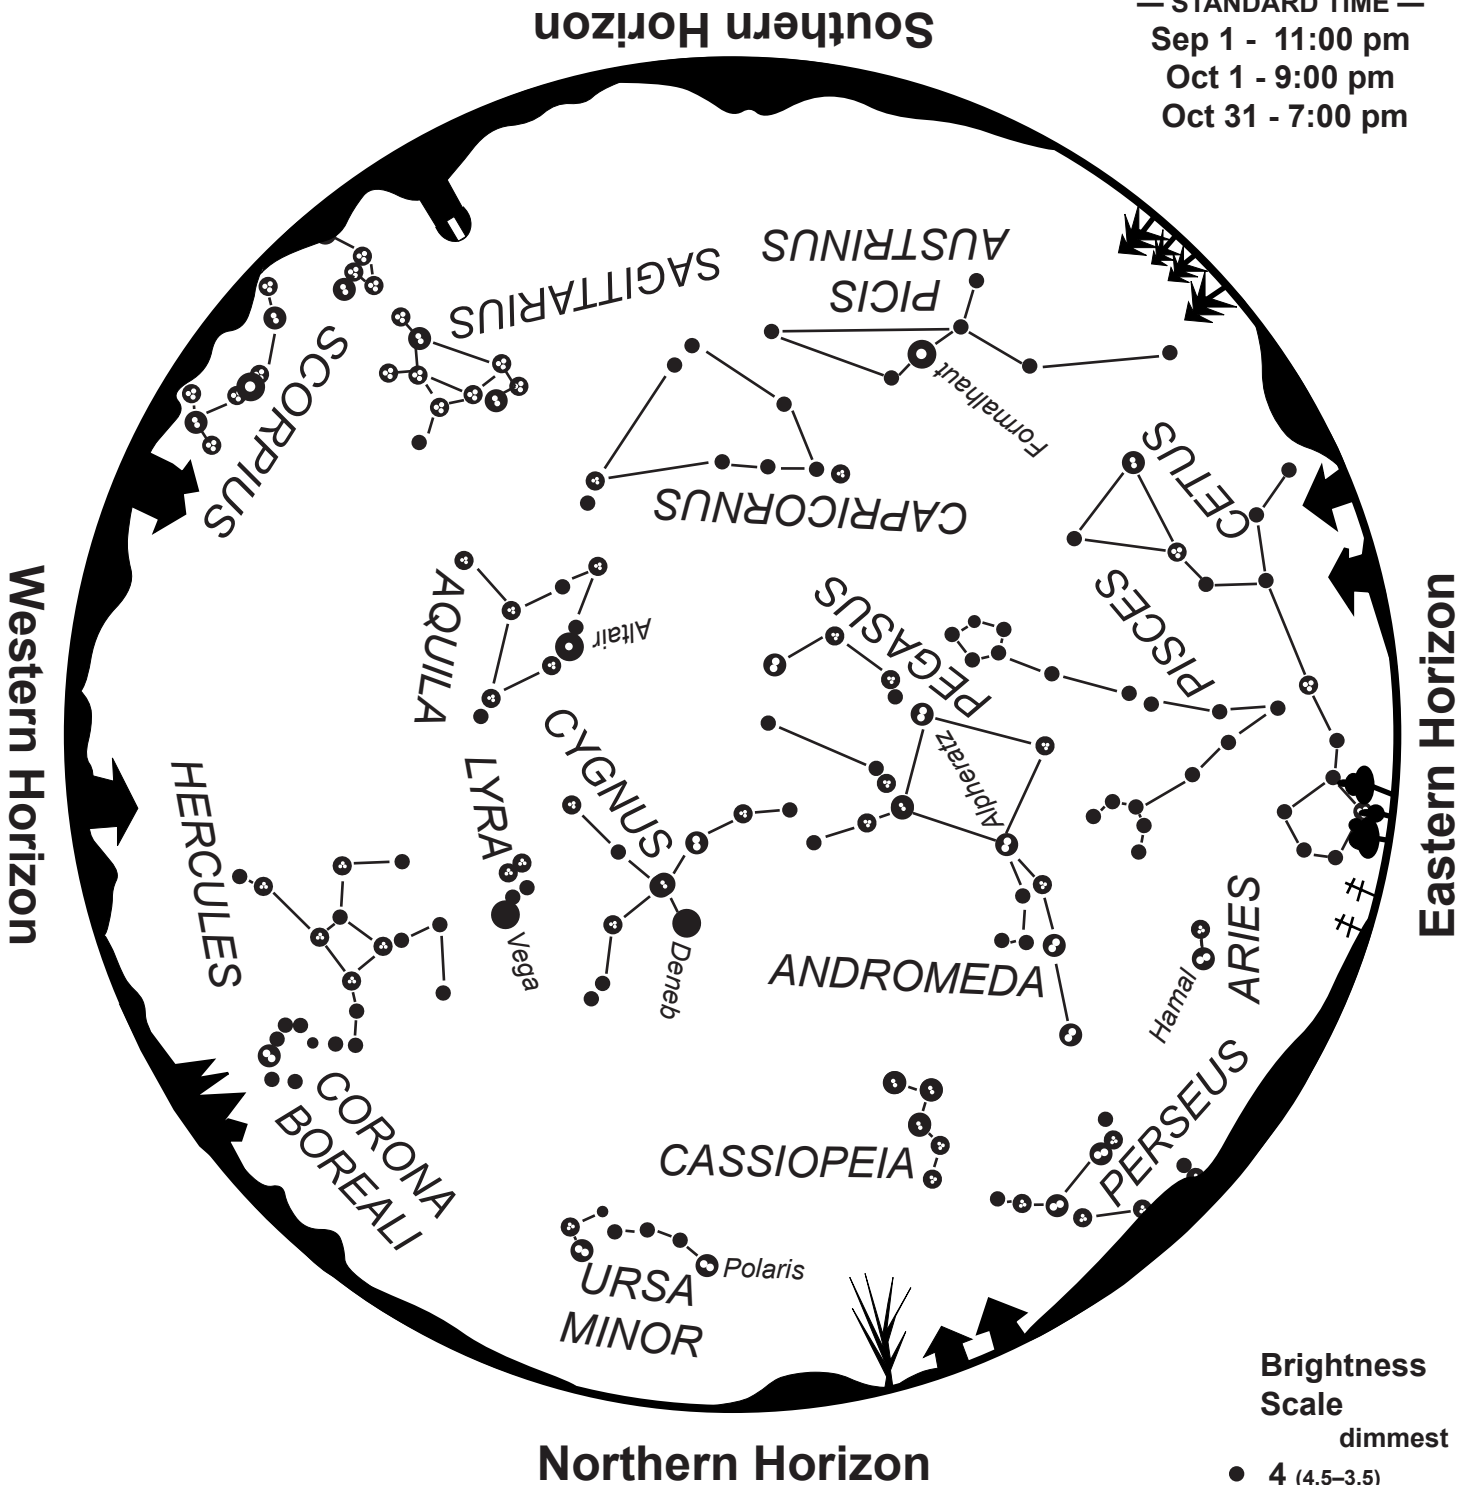

Evening Star Map for January–February

Southern Horizon

— STANDARD TIME —
 Jan 1 - 11:00 pm
 Feb 1 - 9:00 pm
 Feb 28 - 7:00 pm

To use map:

Turn the map so the direction you are facing is on the bottom.
 The constellations in the sky will match the constellations on the map.

Evening Star Map for July–August

Southern Horizon

— STANDARD TIME —
 Jul 1 - 11:00 pm
 Aug 1 - 9:00 pm
 Aug 31 - 7:00 pm

Western Horizon

Eastern Horizon

Northern Horizon

To use map:

Turn the map so the direction you are facing is on the bottom.
 The constellations in the sky will match the constellations on the map.

Evening Star Map for September–October

— STANDARD TIME —
 Sep 1 - 11:00 pm
 Oct 1 - 9:00 pm
 Oct 31 - 7:00 pm

To use map:

Turn the map so the direction you are facing is on the bottom.

The constellations in the sky will match the constellations on the map.

Evening Star Map for November–December

Southern Horizon

— STANDARD TIME —
 Nov 1 - 11:00 pm
 Dec 1 - 9:00 pm
 Dec 31 - 7:00 pm

Brightness Scale
 dimmest

- 4 (4.5–3.5)
- ⊕ 3 (3.5–4.5)
- ⊙ 2 (3.5–4.5)
- 1 (3.5–4.5)
- 0 (3.5–4.5)
- ⊖ -1 (3.5–4.5)