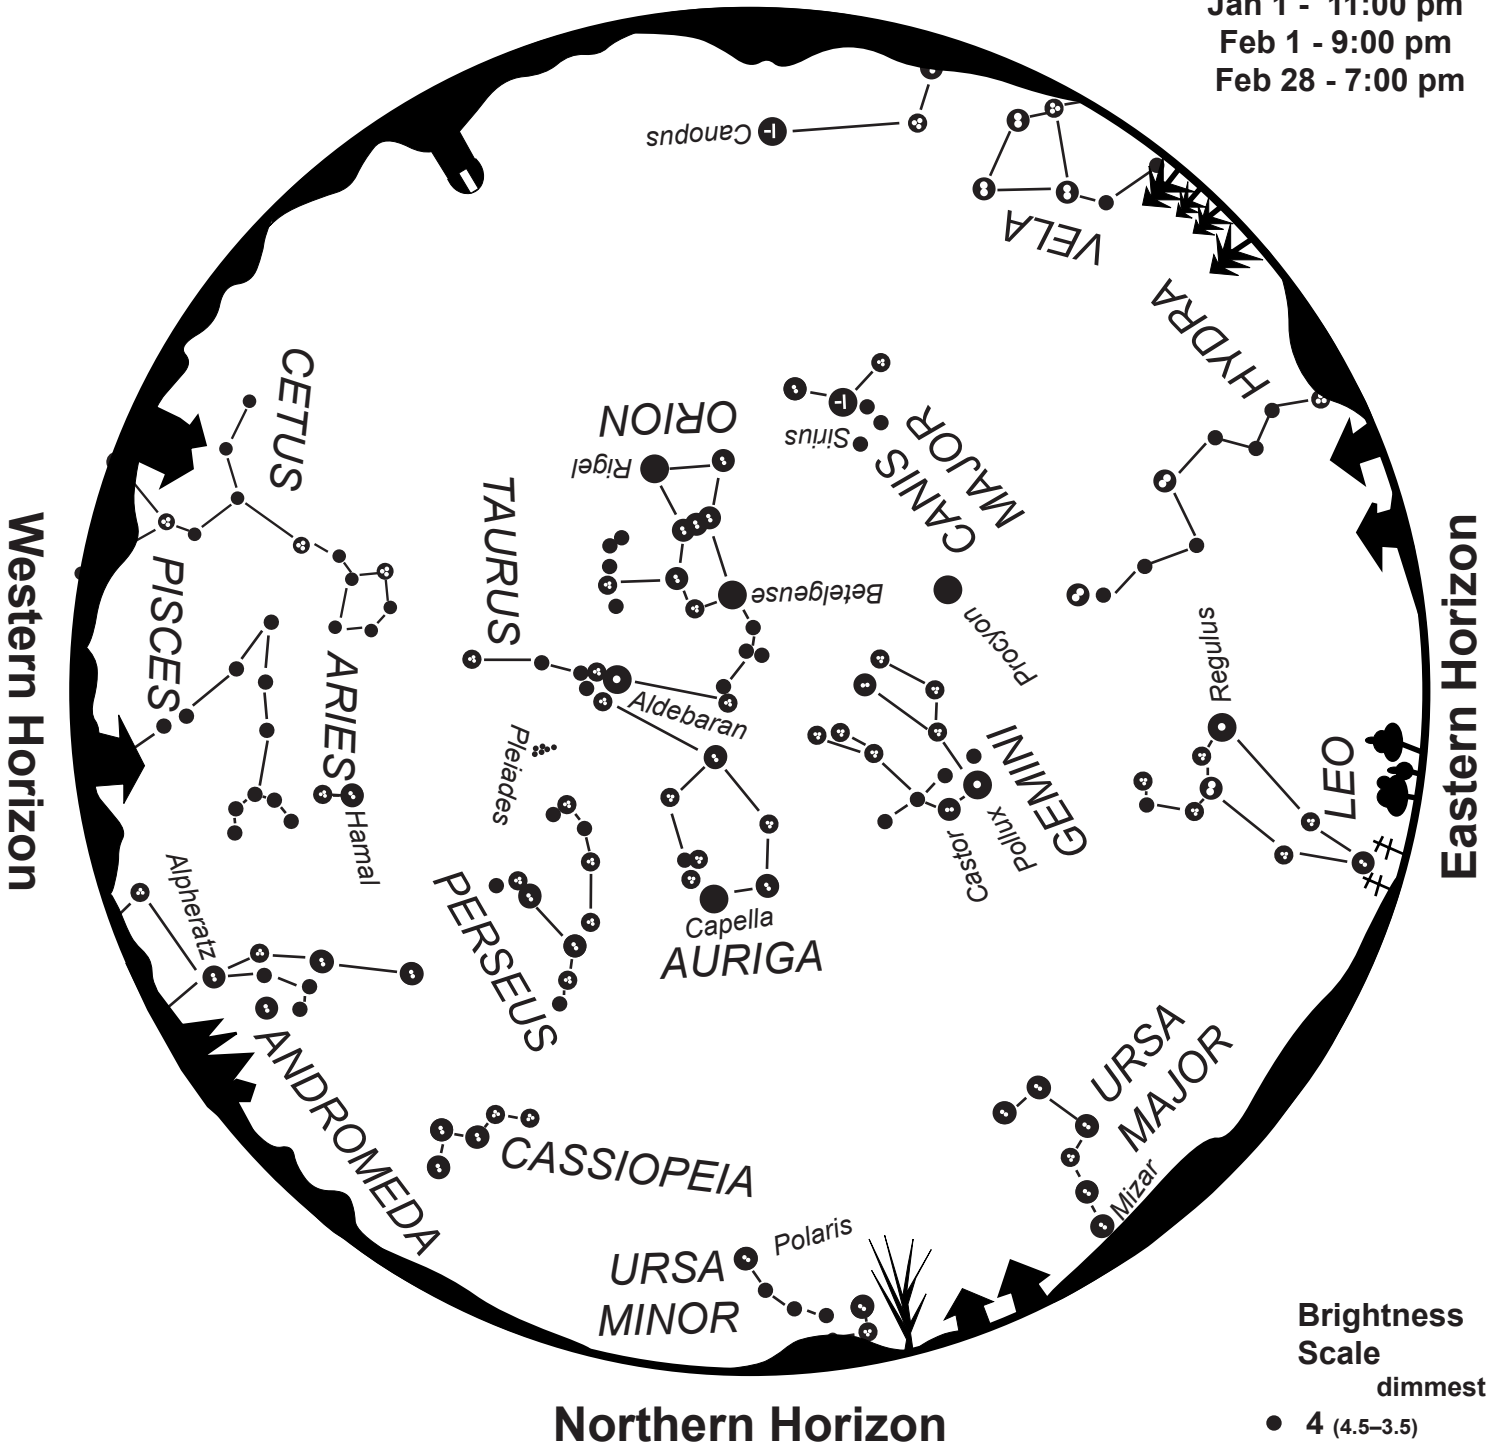

Evening Star Map for January–February

Southern Horizon

— STANDARD TIME —
 Jan 1 - 11:00 pm
 Feb 1 - 9:00 pm
 Feb 28 - 7:00 pm

To use map:

Turn the map so the direction you are facing is on the bottom.
 The constellations in the sky will match the constellations on the map.

Evening Star Map for March–April

— STANDARD TIME —
 Mar 1 - 11:00 pm
 Apr 1 - 9:00 pm
 Apr 30 - 7:00 pm

Brightness Scale
 dimmest

- 4 (4.5–3.5)
- ⊕ 3 (3.5–4.5)
- ⊙ 2 (3.5–4.5)
- 1 (3.5–4.5)
- 0 (3.5–4.5)
- -1 (3.5–4.5)

Evening Star Map for July–August

Southern Horizon

— STANDARD TIME —
 Jul 1 - 11:00 pm
 Aug 1 - 9:00 pm
 Aug 31 - 7:00 pm

Western Horizon

Eastern Horizon

Northern Horizon

To use map:

Turn the map so the direction you are facing is on the bottom.
 The constellations in the sky will match the constellations on the map.

Evening Star Map for September–October

— STANDARD TIME —
 Sep 1 - 11:00 pm
 Oct 1 - 9:00 pm
 Oct 31 - 7:00 pm

To use map:

Turn the map so the direction you are facing is on the bottom.

The constellations in the sky will match the constellations on the map.