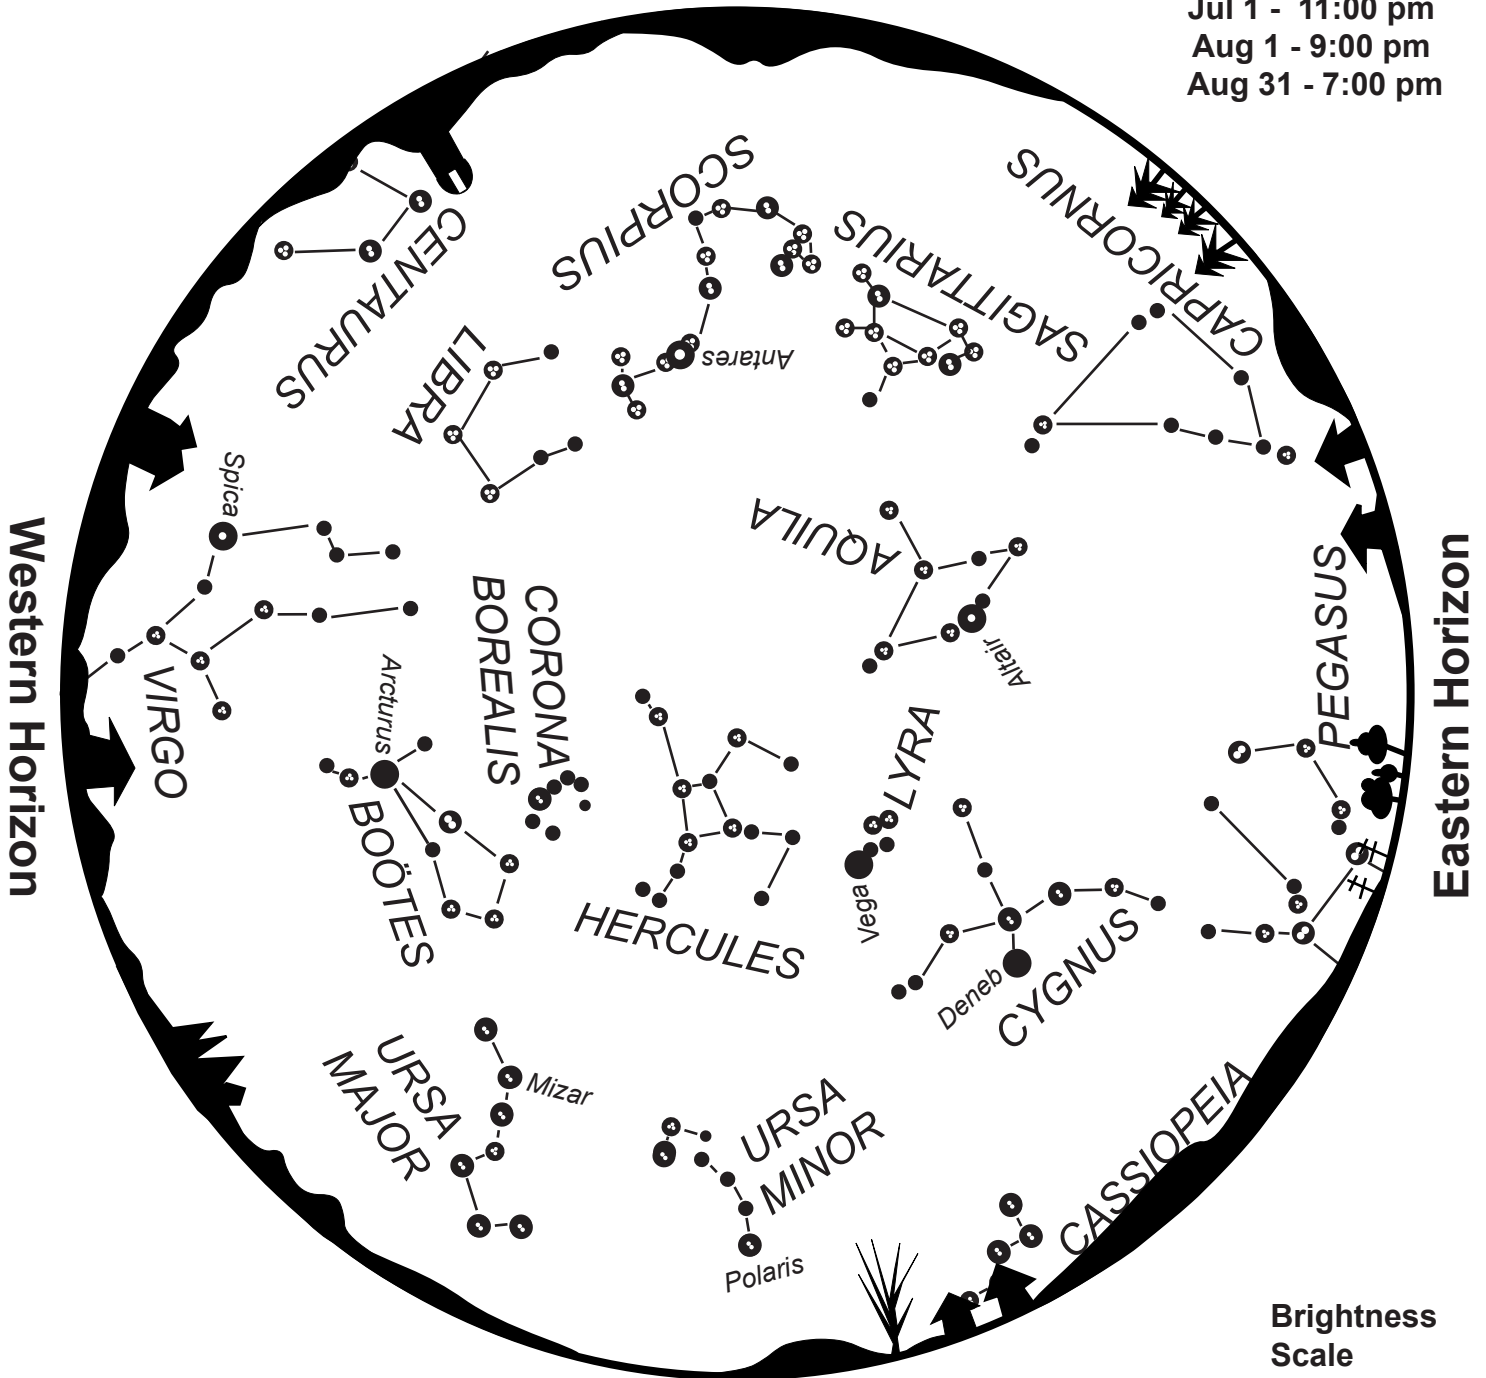

Evening Star Map for January–February

Southern Horizon

— STANDARD TIME —
 Jan 1 - 11:00 pm
 Feb 1 - 9:00 pm
 Feb 28 - 7:00 pm

To use map:

Turn the map so the direction you are facing is on the bottom.
 The constellations in the sky will match the constellations on the map.

— STANDARD TIME —
 May 1 - 11:00 pm
 Jun 1 - 9:00 pm
 Jun 30 - 7:00 pm

Brightness Scale
 dimmest

- 4 (4.5–3.5)
- ⊕ 3 (3.5–4.5)
- ⊙ 2 (3.5–4.5)
- ⦿ 1 (3.5–4.5)
- 0 (3.5–4.5)
- ⊖ -1 (3.5–4.5)

brightest

To use map:

Evening Star Map for July–August

Southern Horizon

— STANDARD TIME —
 Jul 1 - 11:00 pm
 Aug 1 - 9:00 pm
 Aug 31 - 7:00 pm

Western Horizon

Eastern Horizon

Northern Horizon

To use map:

Turn the map so the direction you are facing is on the bottom.
 The constellations in the sky will match the constellations on the map.

Evening Star Map for September–October

— STANDARD TIME —
 Sep 1 - 11:00 pm
 Oct 1 - 9:00 pm
 Oct 31 - 7:00 pm

To use map:

Turn the map so the direction you are facing is on the bottom.

The constellations in the sky will match the constellations on the map.