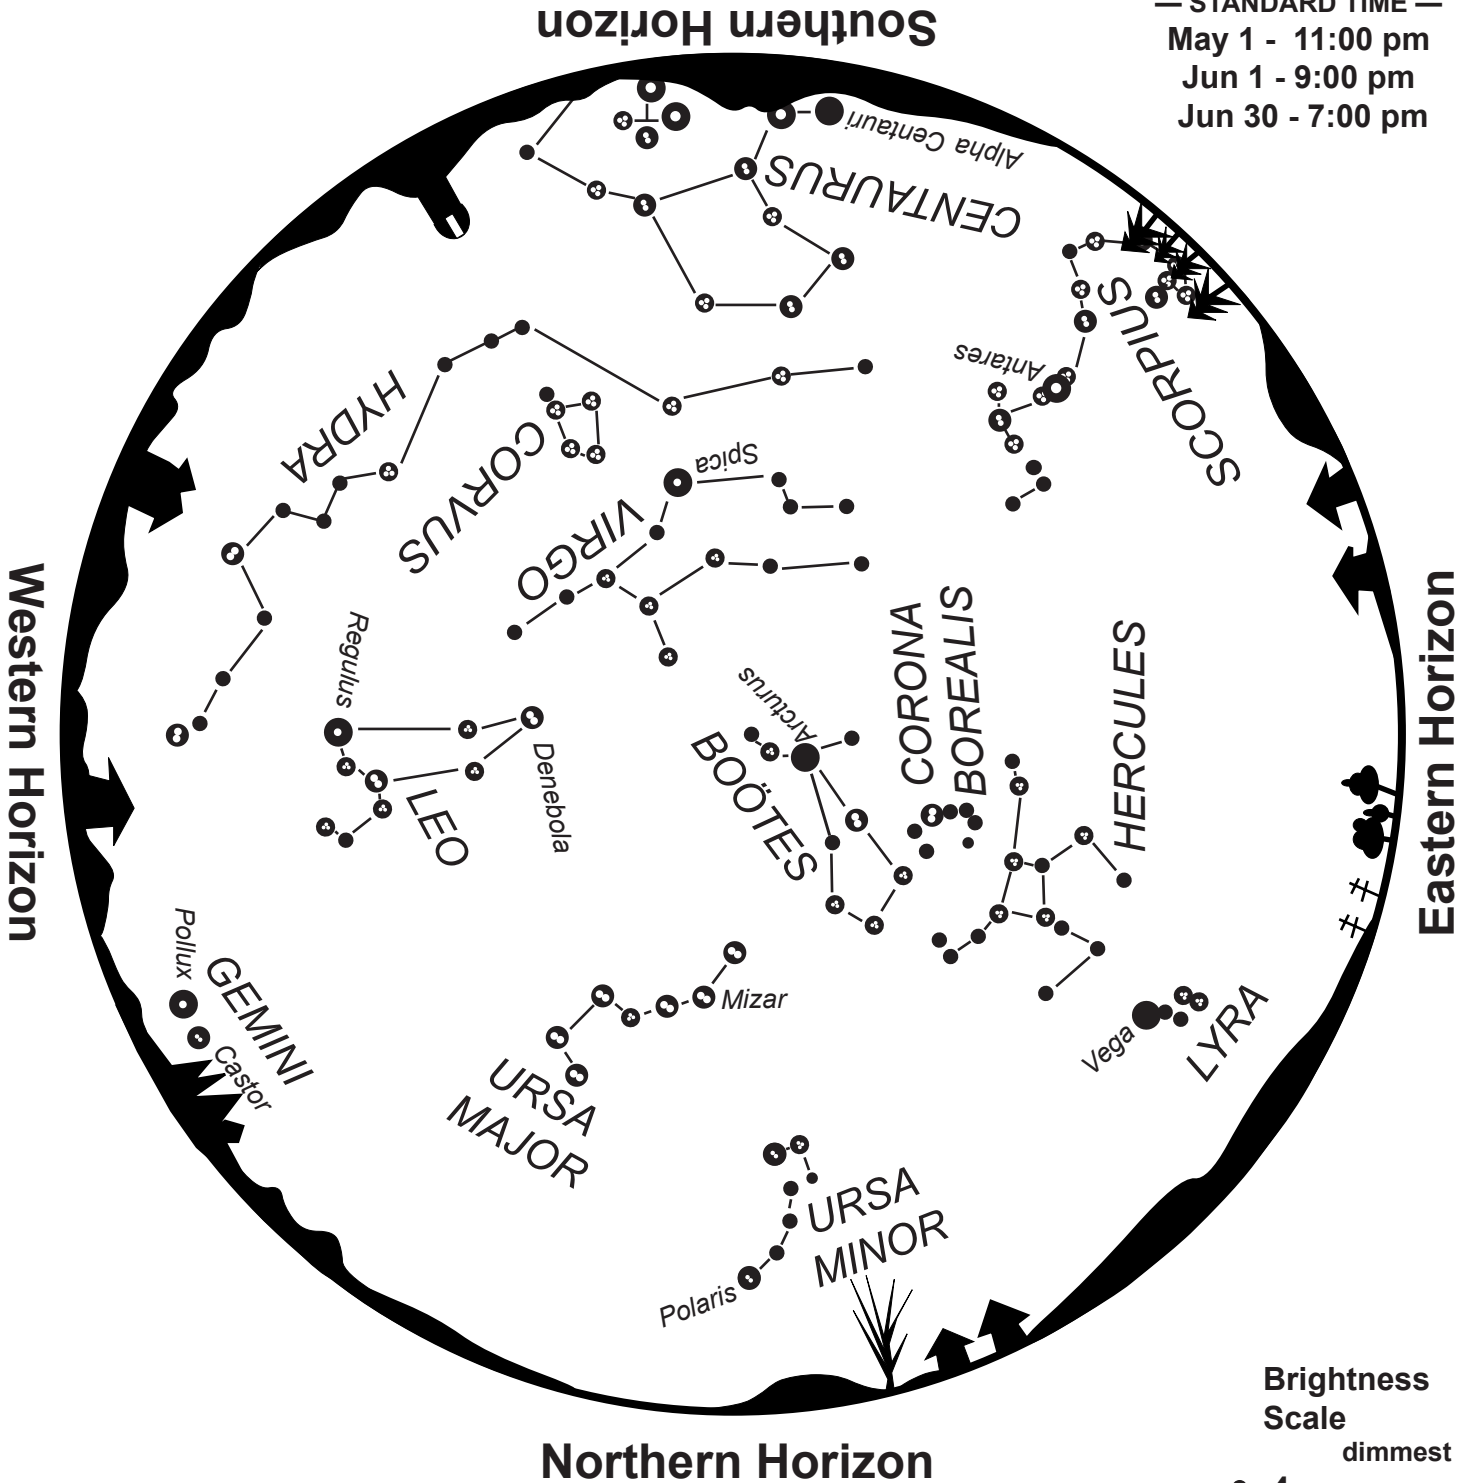

Evening Star Map for May–June

— STANDARD TIME —
May 1 - 11:00 pm
Jun 1 - 9:00 pm
Jun 30 - 7:00 pm

Brightness Scale
dimmest

- 4 (4.5–3.5)
- ⊕ 3 (3.5–4.5)
- ⊙ 2 (3.5–4.5)
- ⦿ 1 (3.5–4.5)
- 0 (3.5–4.5)
- ⊖ -1 (3.5–4.5)

brightest

To use map:

Turn the map so the direction you are facing is on the bottom.
The constellations in the sky will match the constellations on the map.

© 2011 by the Regents of the University of California
Download the latest starmaps from the Constellations Tonight pages of the
Planetarium Activities for Student Success (PASS) website:
<http://www.lawrencehalloffscience.org/pass>