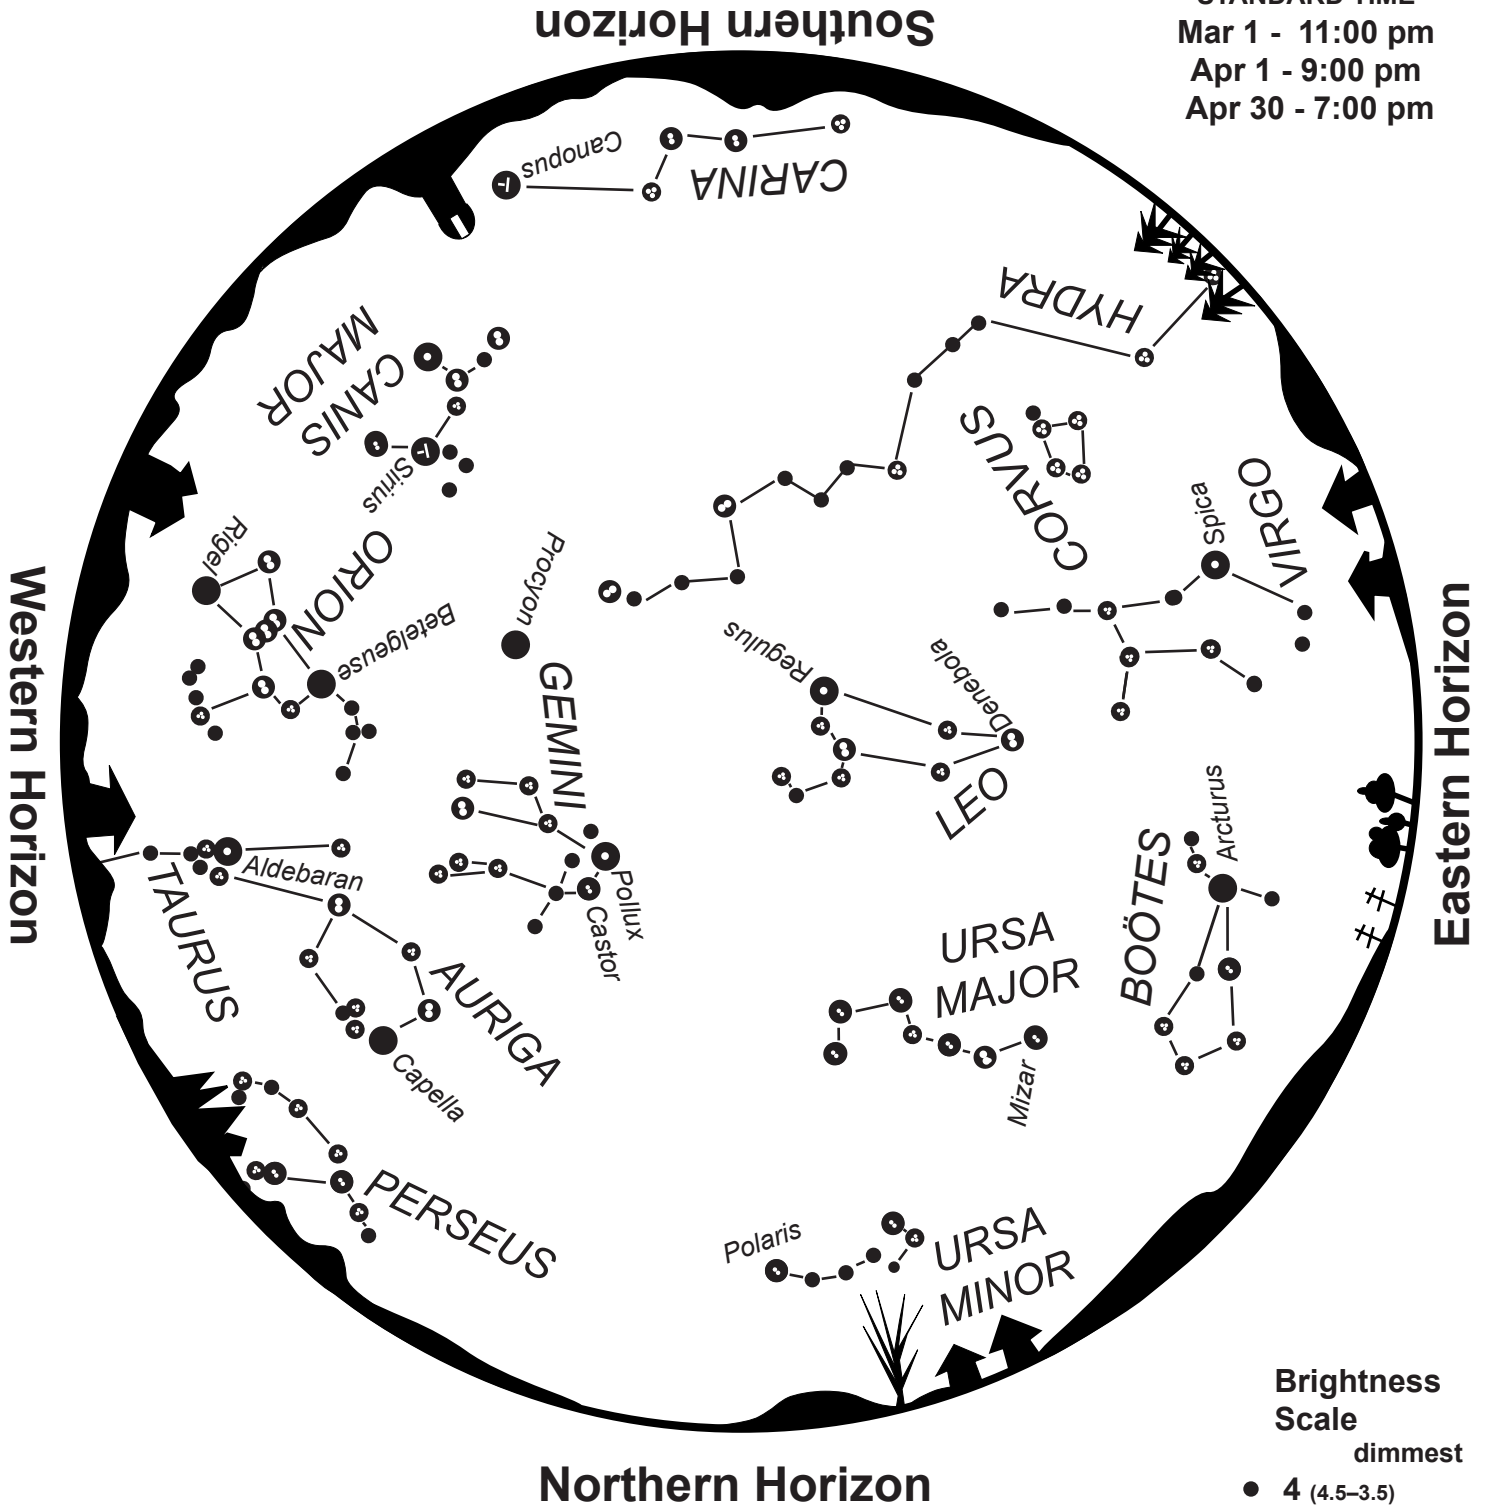

Evening Star Map for January–February

Southern Horizon

— STANDARD TIME —
 Jan 1 - 11:00 pm
 Feb 1 - 9:00 pm
 Feb 28 - 7:00 pm

To use map:

Turn the map so the direction you are facing is on the bottom.
 The constellations in the sky will match the constellations on the map.

Evening Star Map for March–April

— STANDARD TIME —
 Mar 1 - 11:00 pm
 Apr 1 - 9:00 pm
 Apr 30 - 7:00 pm

Brightness Scale
 dimmest

- 4 (4.5–3.5)
- ⊕ 3 (3.5–4.5)
- ⊙ 2 (3.5–4.5)
- 1 (3.5–4.5)
- 0 (3.5–4.5)
- -1 (3.5–4.5)

Evening Star Map for July–August

Southern Horizon

— STANDARD TIME —
 Jul 1 - 11:00 pm
 Aug 1 - 9:00 pm
 Aug 31 - 7:00 pm

Western Horizon

Eastern Horizon

Northern Horizon

To use map:

Turn the map so the direction you are facing is on the bottom.
 The constellations in the sky will match the constellations on the map.

Evening Star Map for September–October

— STANDARD TIME —
 Sep 1 - 11:00 pm
 Oct 1 - 9:00 pm
 Oct 31 - 7:00 pm

To use map:

Turn the map so the direction you are facing is on the bottom.

The constellations in the sky will match the constellations on the map.