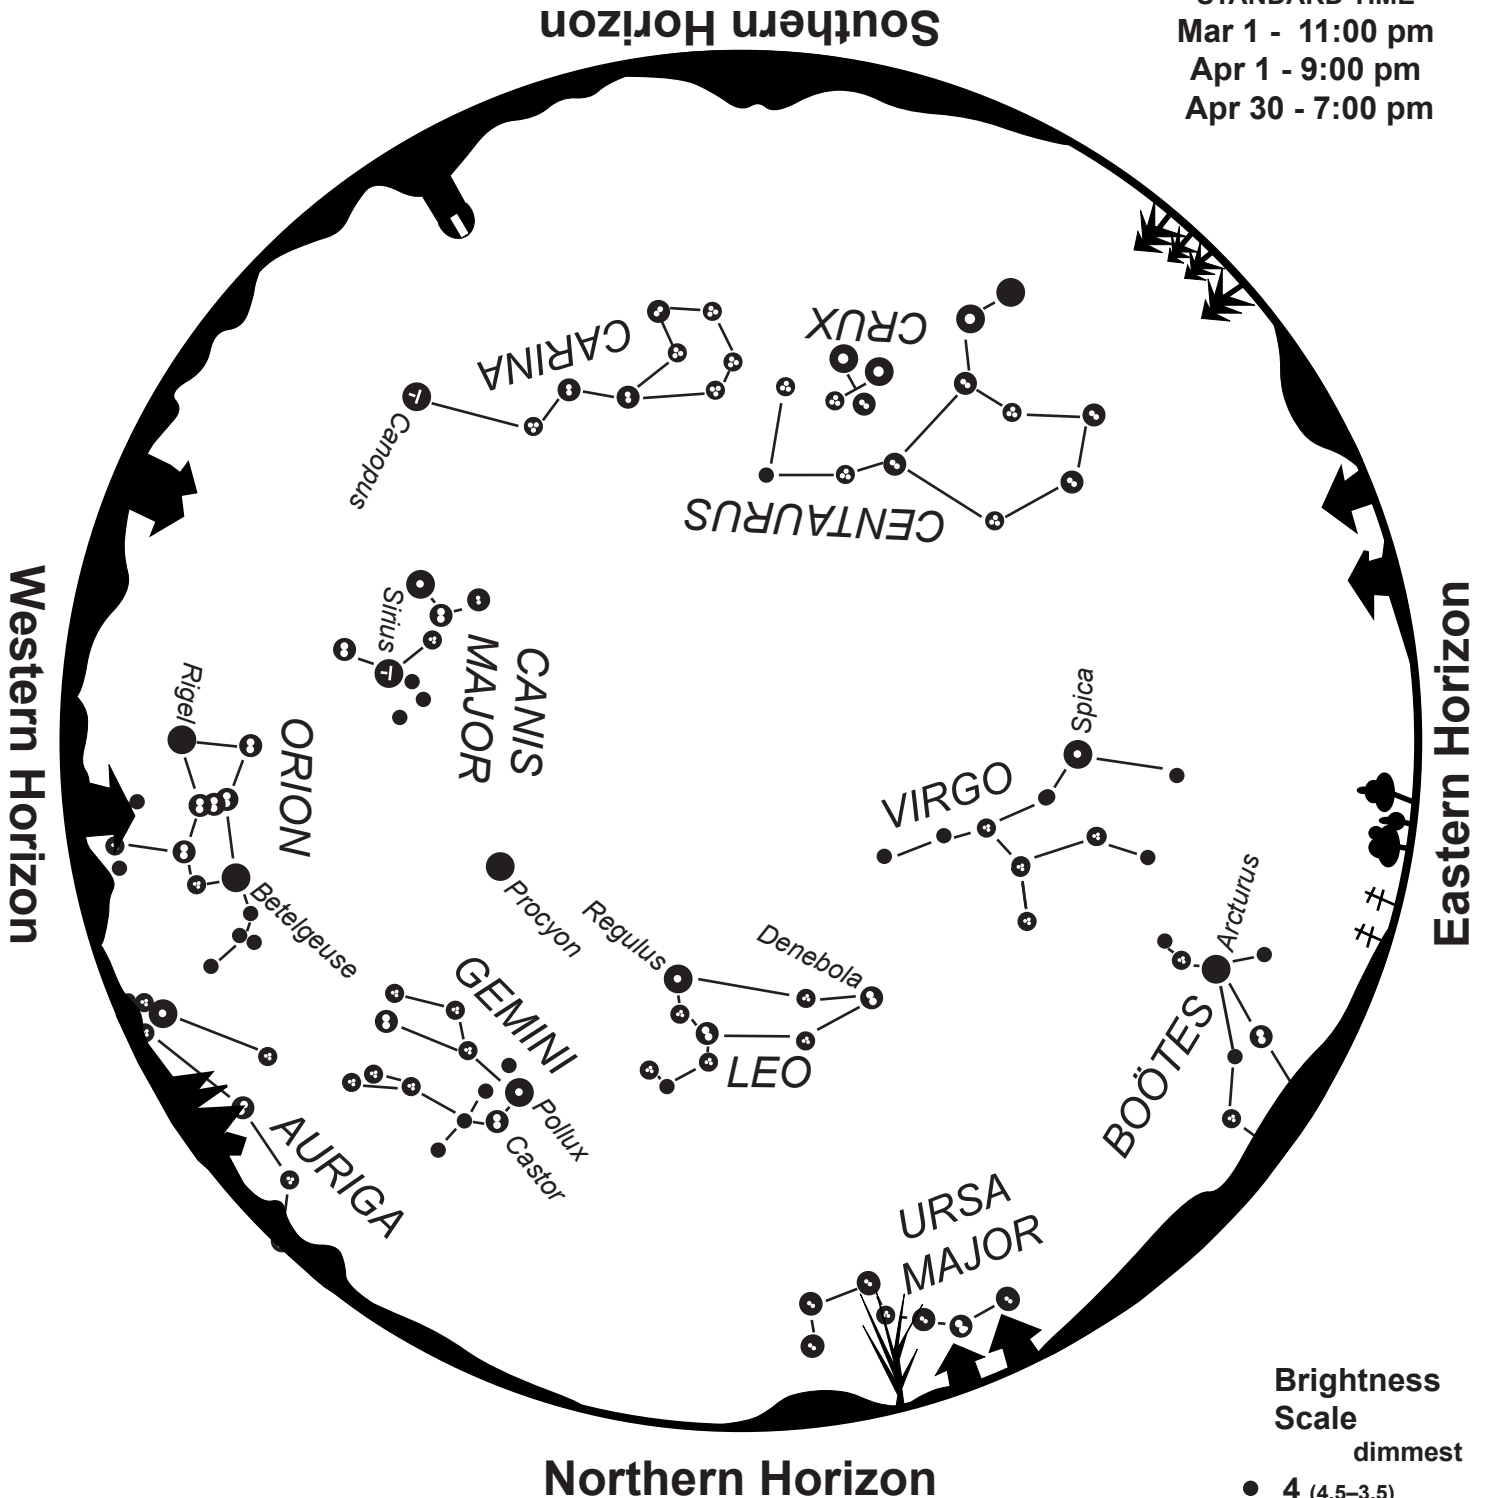

Evening Star Map for January–February

Southern Horizon

— STANDARD TIME —
 Jan 1 - 11:00 pm
 Feb 1 - 9:00 pm
 Feb 28 - 7:00 pm

Northern Horizon

To use map:

Turn the map so the direction you are facing is on the bottom.

Evening Star Map for March–April

— STANDARD TIME —
 Mar 1 - 11:00 pm
 Apr 1 - 9:00 pm
 Apr 30 - 7:00 pm

To use map:

Turn the map so the direction you are facing is on the bottom.

The constellations in the sky will match the constellations on the map.

Evening Star Map for July–August

Southern Horizon

— STANDARD TIME —
 Jul 1 - 11:00 pm
 Aug 1 - 9:00 pm
 Aug 31 - 7:00 pm

Western Horizon

Eastern Horizon

Northern Horizon

To use map:

Turn the map so the direction you are facing is on the bottom.

Evening Star Map for September–October

— STANDARD TIME —
 Sep 1 - 11:00 pm
 Oct 1 - 9:00 pm
 Oct 31 - 7:00 pm

To use map:

Turn the map so the direction you are facing is on the bottom.

The constellations in the sky will match the constellations on the map.