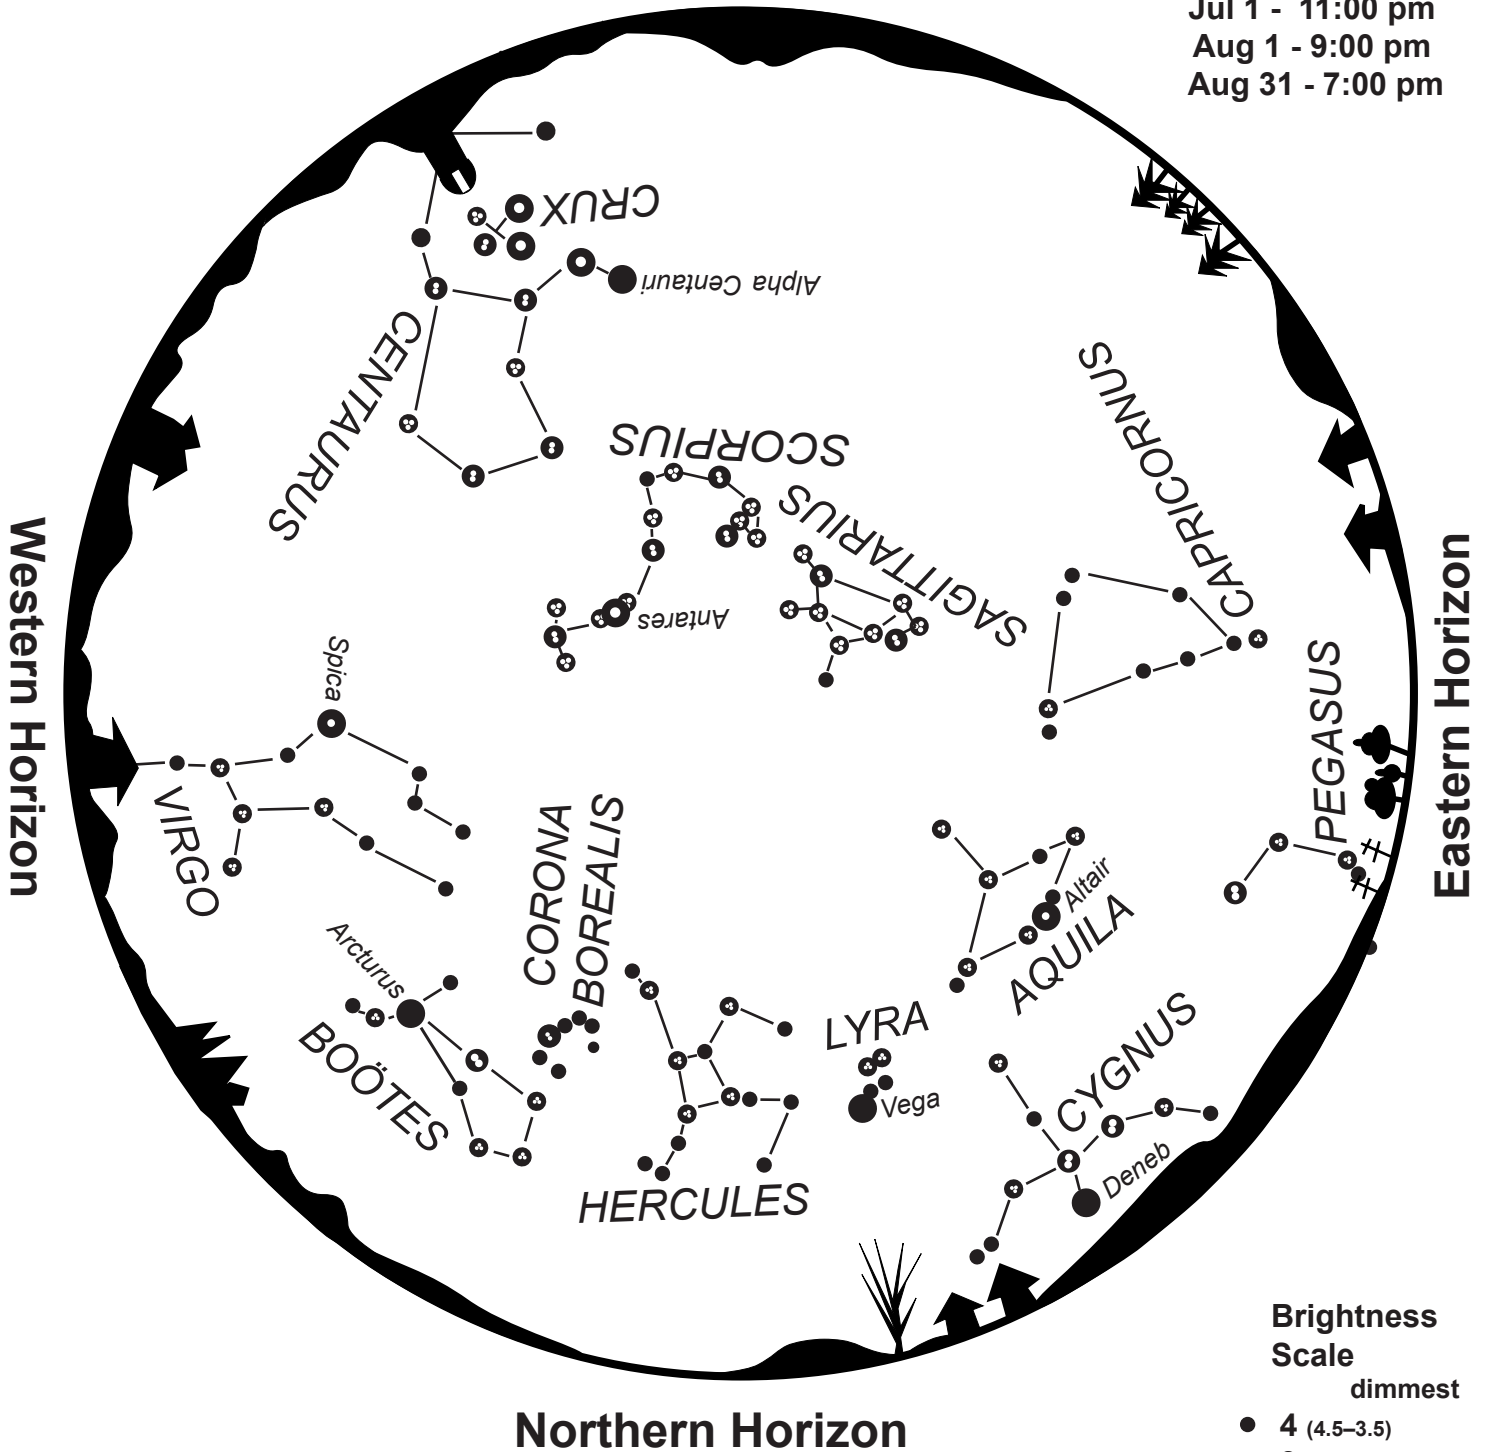

Evening Star Map for January–February

Southern Horizon

— STANDARD TIME —
 Jan 1 - 11:00 pm
 Feb 1 - 9:00 pm
 Feb 28 - 7:00 pm

Northern Horizon

To use map:

Turn the map so the direction you are facing is on the bottom.

- Brightness Scale**
 dimmest
- 4 (4.5–3.5)
 - ⊕ 3 (3.5–4.5)
 - ⊕ 2 (3.5–4.5)
 - 1 (3.5–4.5)
 - 0 (3.5–4.5)
 - ⊖ -1 (3.5–4.5)
- brightest

Evening Star Map for May–June

— STANDARD TIME —
 May 1 - 11:00 pm
 Jun 1 - 9:00 pm
 Jun 30 - 7:00 pm

Evening Star Map for July–August

Southern Horizon

— STANDARD TIME —
 Jul 1 - 11:00 pm
 Aug 1 - 9:00 pm
 Aug 31 - 7:00 pm

Western Horizon

Eastern Horizon

Northern Horizon

To use map:

Turn the map so the direction you are facing is on the bottom.

Evening Star Map for September–October

— STANDARD TIME —
 Sep 1 - 11:00 pm
 Oct 1 - 9:00 pm
 Oct 31 - 7:00 pm

To use map:

Turn the map so the direction you are facing is on the bottom.

The constellations in the sky will match the constellations on the map.