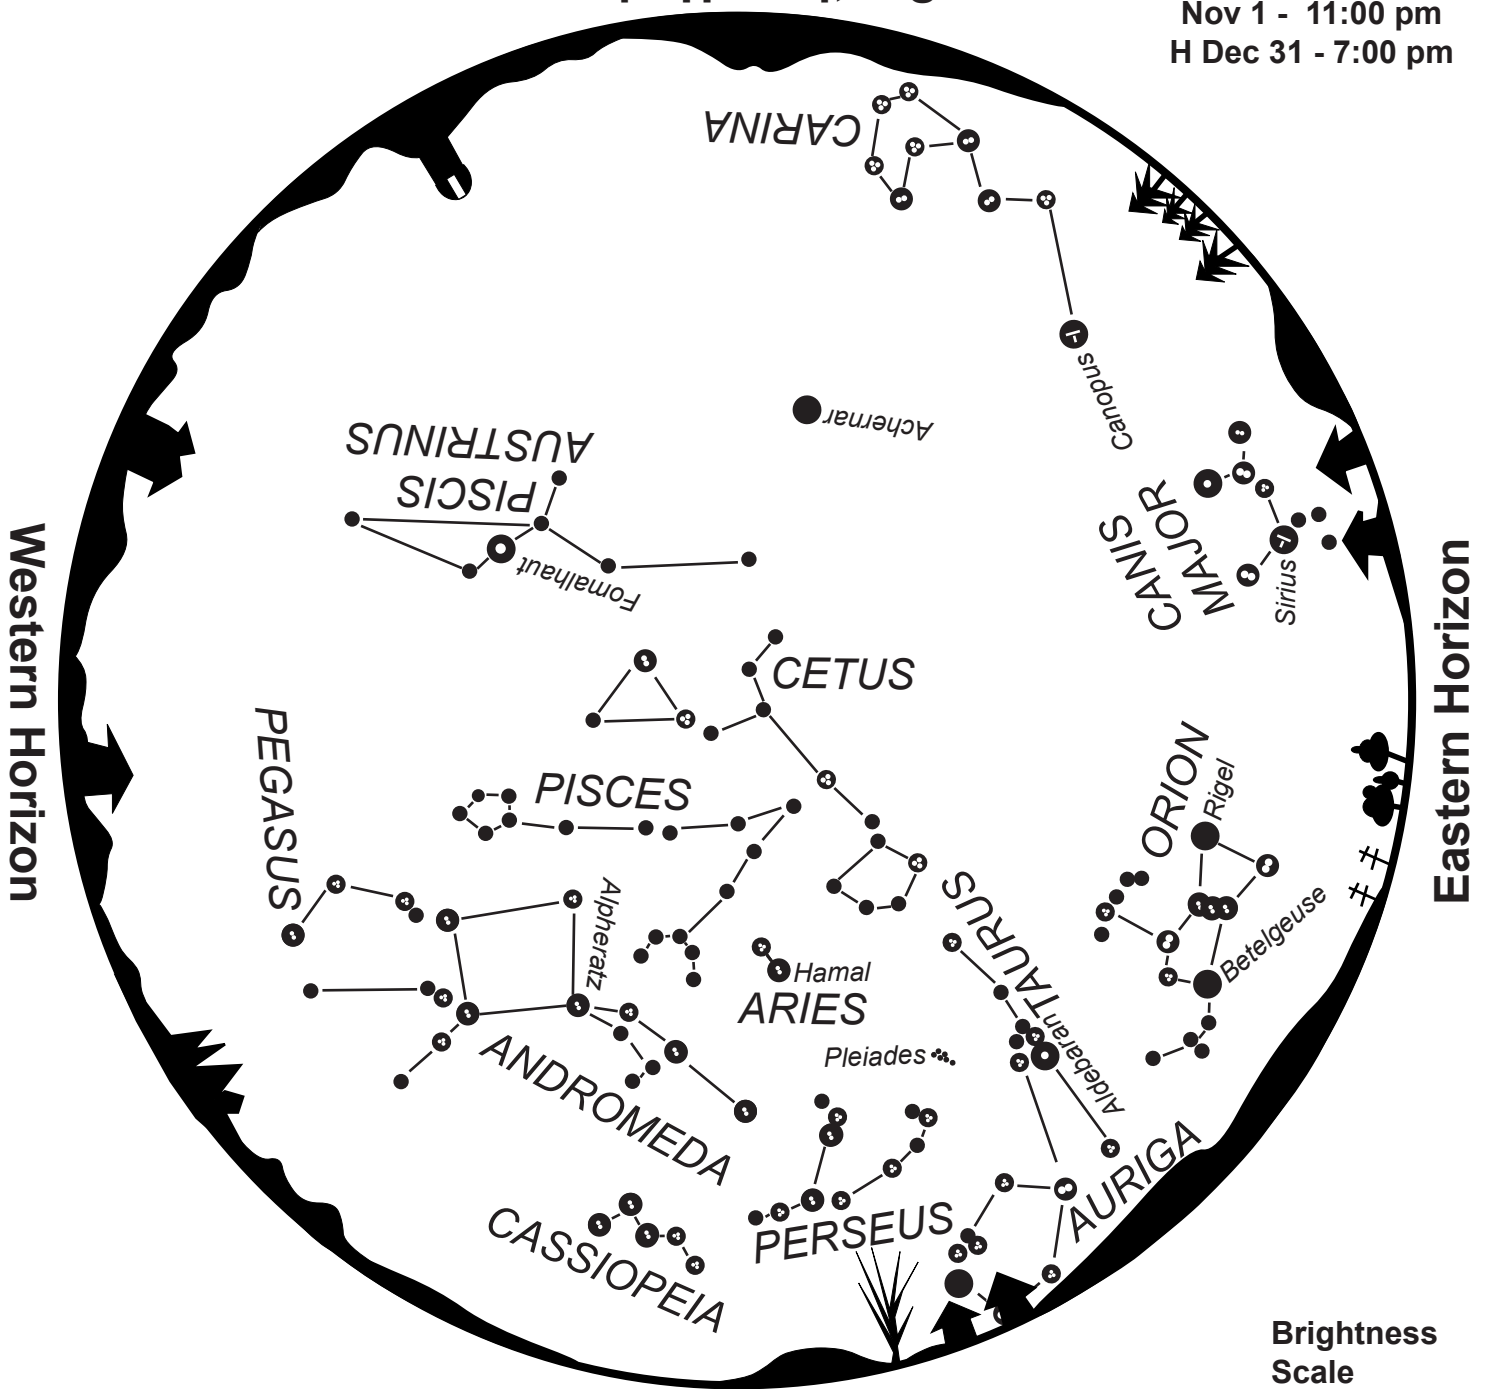

Evening Star Map for January–February

Southern Horizon

— STANDARD TIME —
 Jan 1 - 11:00 pm
 Feb 1 - 9:00 pm
 Feb 28 - 7:00 pm

Northern Horizon

To use map:

Turn the map so the direction you are facing is on the bottom.

Evening Star Map for July–August

Southern Horizon

— STANDARD TIME —
 Jul 1 - 11:00 pm
 Aug 1 - 9:00 pm
 Aug 31 - 7:00 pm

Western Horizon

Eastern Horizon

Northern Horizon

To use map:

Turn the map so the direction you are facing is on the bottom.

Evening Star Map for September–October

— STANDARD TIME —
 Sep 1 - 11:00 pm
 Oct 1 - 9:00 pm
 Oct 31 - 7:00 pm

To use map:

Turn the map so the direction you are facing is on the bottom.

The constellations in the sky will match the constellations on the map.

Evening Star Map for November–December

Southern Horizon

— STANDARD TIME —

Nov 1 - 11:00 pm

H Dec 31 - 7:00 pm

Northern Horizon

Brightness Scale
dimmiest

● 4 (4.5–3.5)