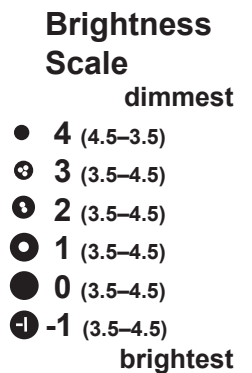

© 2011 by the Regents of the University of California

Download the latest starmaps from the Constellations Tonight pages of the Planetarium Activities for Student Success (PASS) website:
<http://www.lawrencehalloffscience.org/pass>