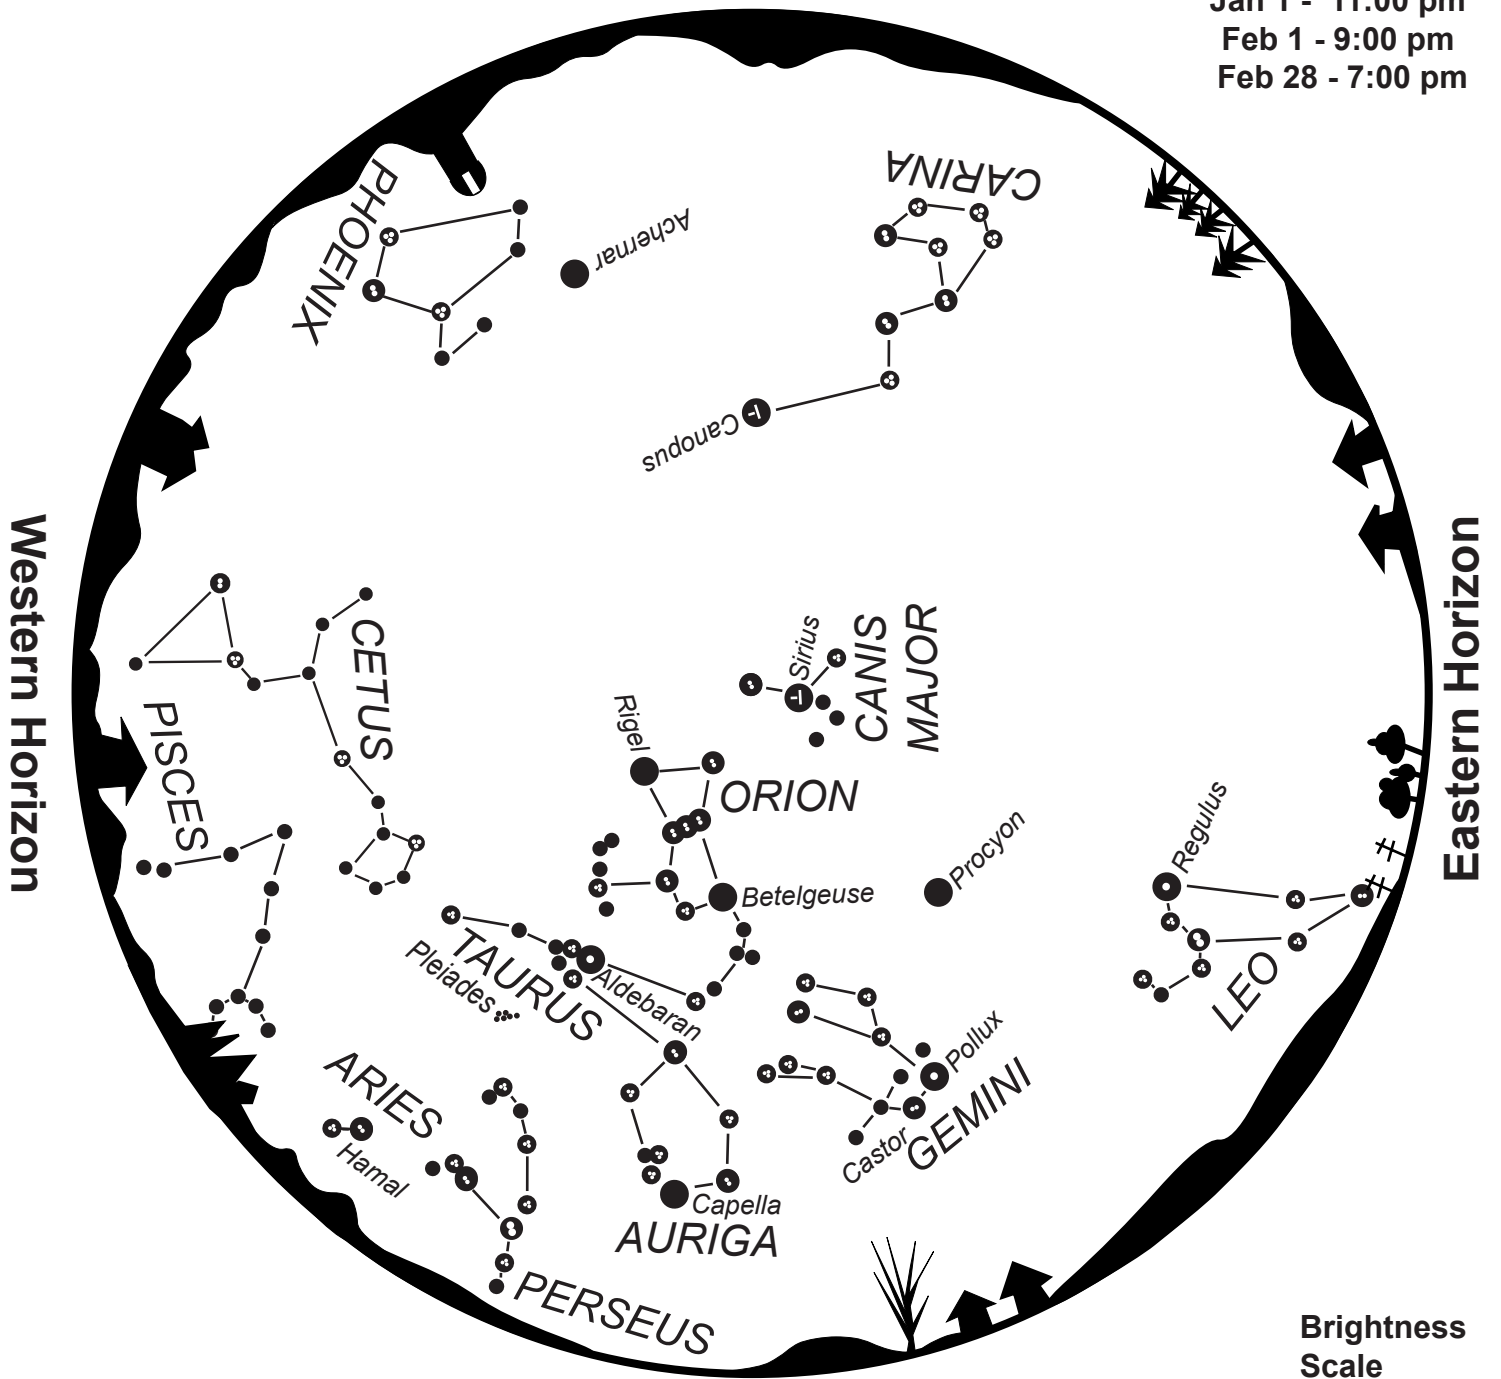

Evening Star Map for January–February

Southern Horizon

— STANDARD TIME —
 Jan 1 - 11:00 pm
 Feb 1 - 9:00 pm
 Feb 28 - 7:00 pm

Northern Horizon

To use map:

Turn the map so the direction you are facing is on the bottom.

Evening Star Map for March–April

— STANDARD TIME —
 Mar 1 - 11:00 pm
 Apr 1 - 9:00 pm
 Apr 30 - 7:00 pm

To use map:

Turn the map so the direction you are facing is on the bottom.

The constellations in the sky will match the constellations on the map.

Evening Star Map for July–August

Southern Horizon

— STANDARD TIME —
 Jul 1 - 11:00 pm
 Aug 1 - 9:00 pm
 Aug 31 - 7:00 pm

Western Horizon

Eastern Horizon

Northern Horizon

To use map:

Turn the map so the direction you are facing is on the bottom.

Evening Star Map for September–October

— STANDARD TIME —
 Sep 1 - 11:00 pm
 Oct 1 - 9:00 pm
 Oct 31 - 7:00 pm

To use map:

Turn the map so the direction you are facing is on the bottom.

The constellations in the sky will match the constellations on the map.