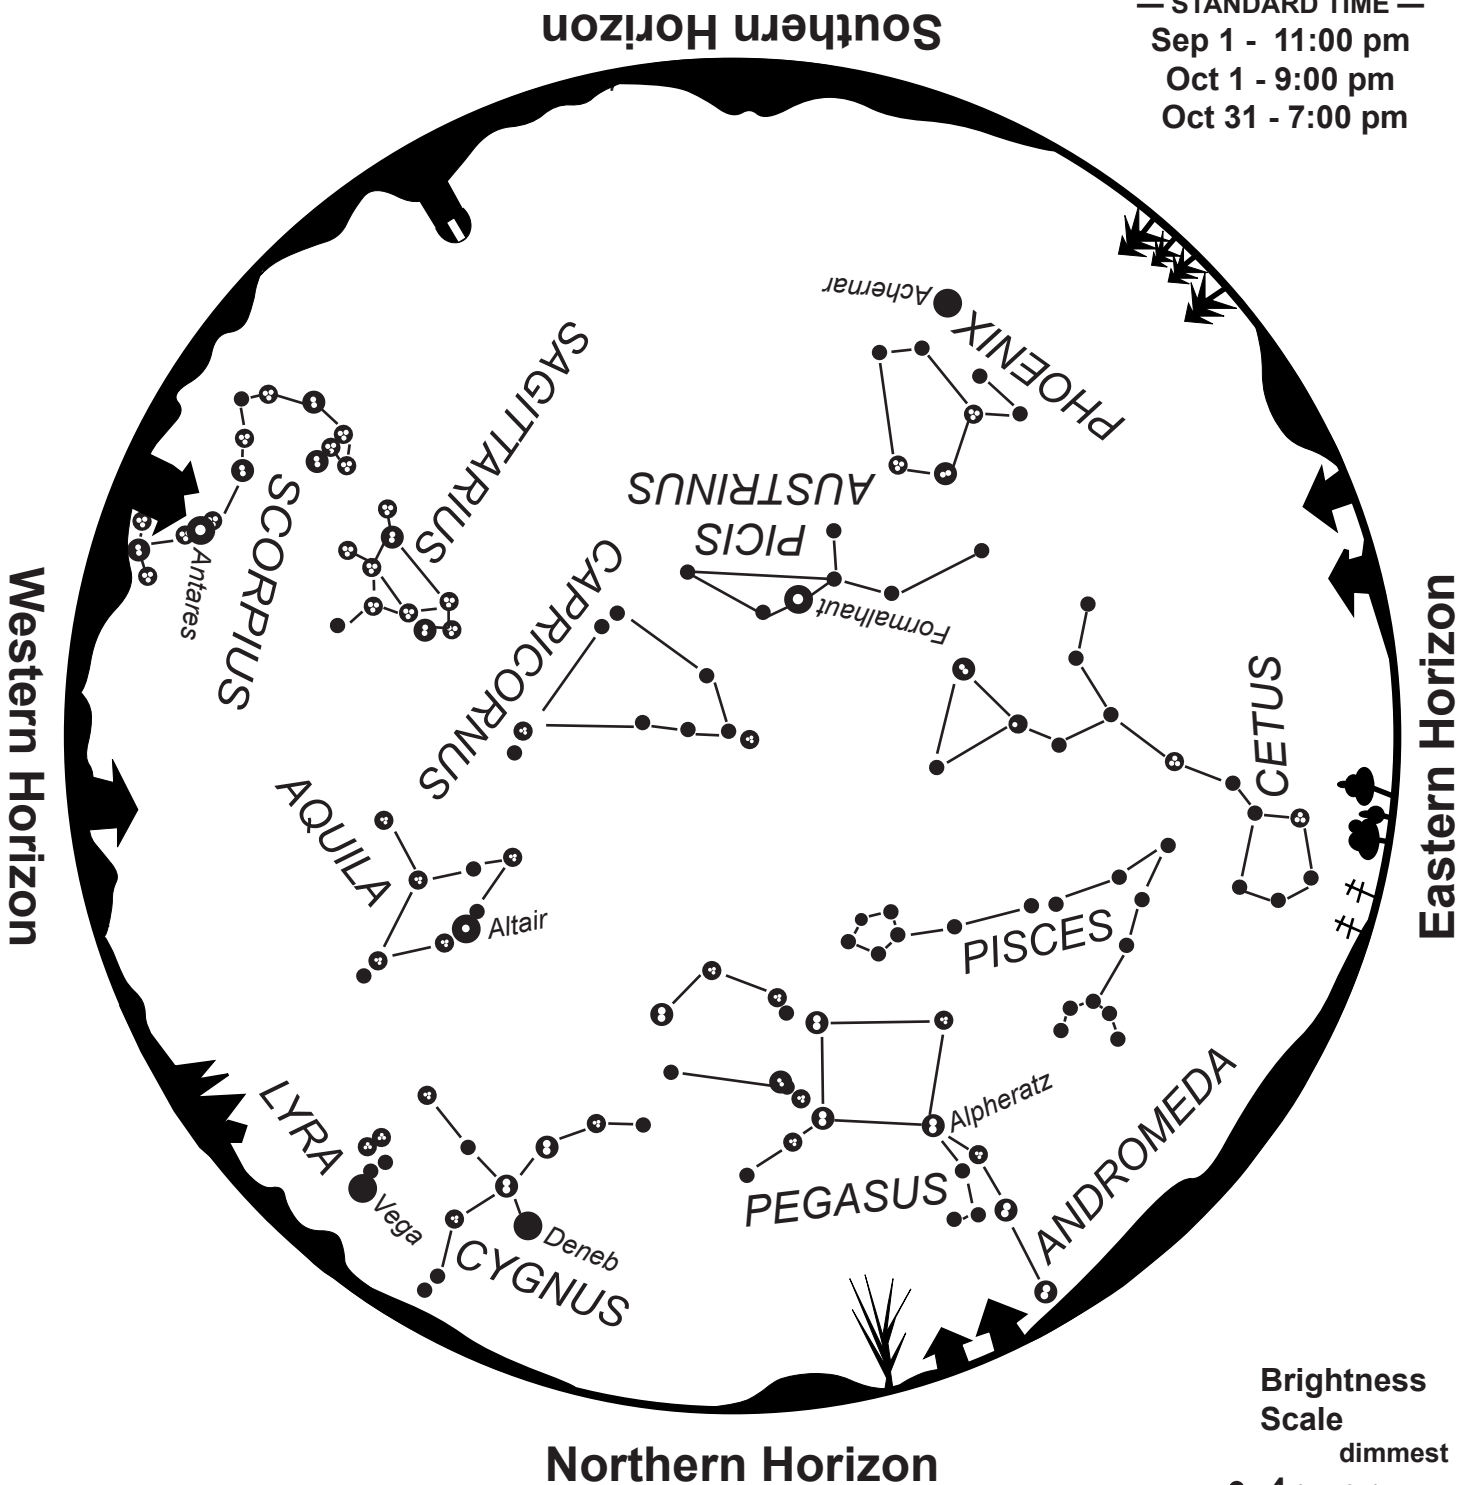

Evening Star Map for January–February

Southern Horizon

— STANDARD TIME —
 Jan 1 - 11:00 pm
 Feb 1 - 9:00 pm
 Feb 28 - 7:00 pm

Northern Horizon

To use map:

Turn the map so the direction you are facing is on the bottom.

Evening Star Map for July–August

Southern Horizon

— STANDARD TIME —
 Jul 1 - 11:00 pm
 Aug 1 - 9:00 pm
 Aug 31 - 7:00 pm

Western Horizon

Eastern Horizon

Northern Horizon

To use map:

Turn the map so the direction you are facing is on the bottom.

Evening Star Map for September–October

— STANDARD TIME —
 Sep 1 - 11:00 pm
 Oct 1 - 9:00 pm
 Oct 31 - 7:00 pm

To use map:

Turn the map so the direction you are facing is on the bottom.

The constellations in the sky will match the constellations on the map.

Evening Star Map for November–December

Southern Horizon

— STANDARD TIME —

Nov 1 - 11:00 pm

H Dec 31 - 7:00 pm

Northern Horizon

Brightness Scale
dimmiest

● 4 (4.5–3.5)