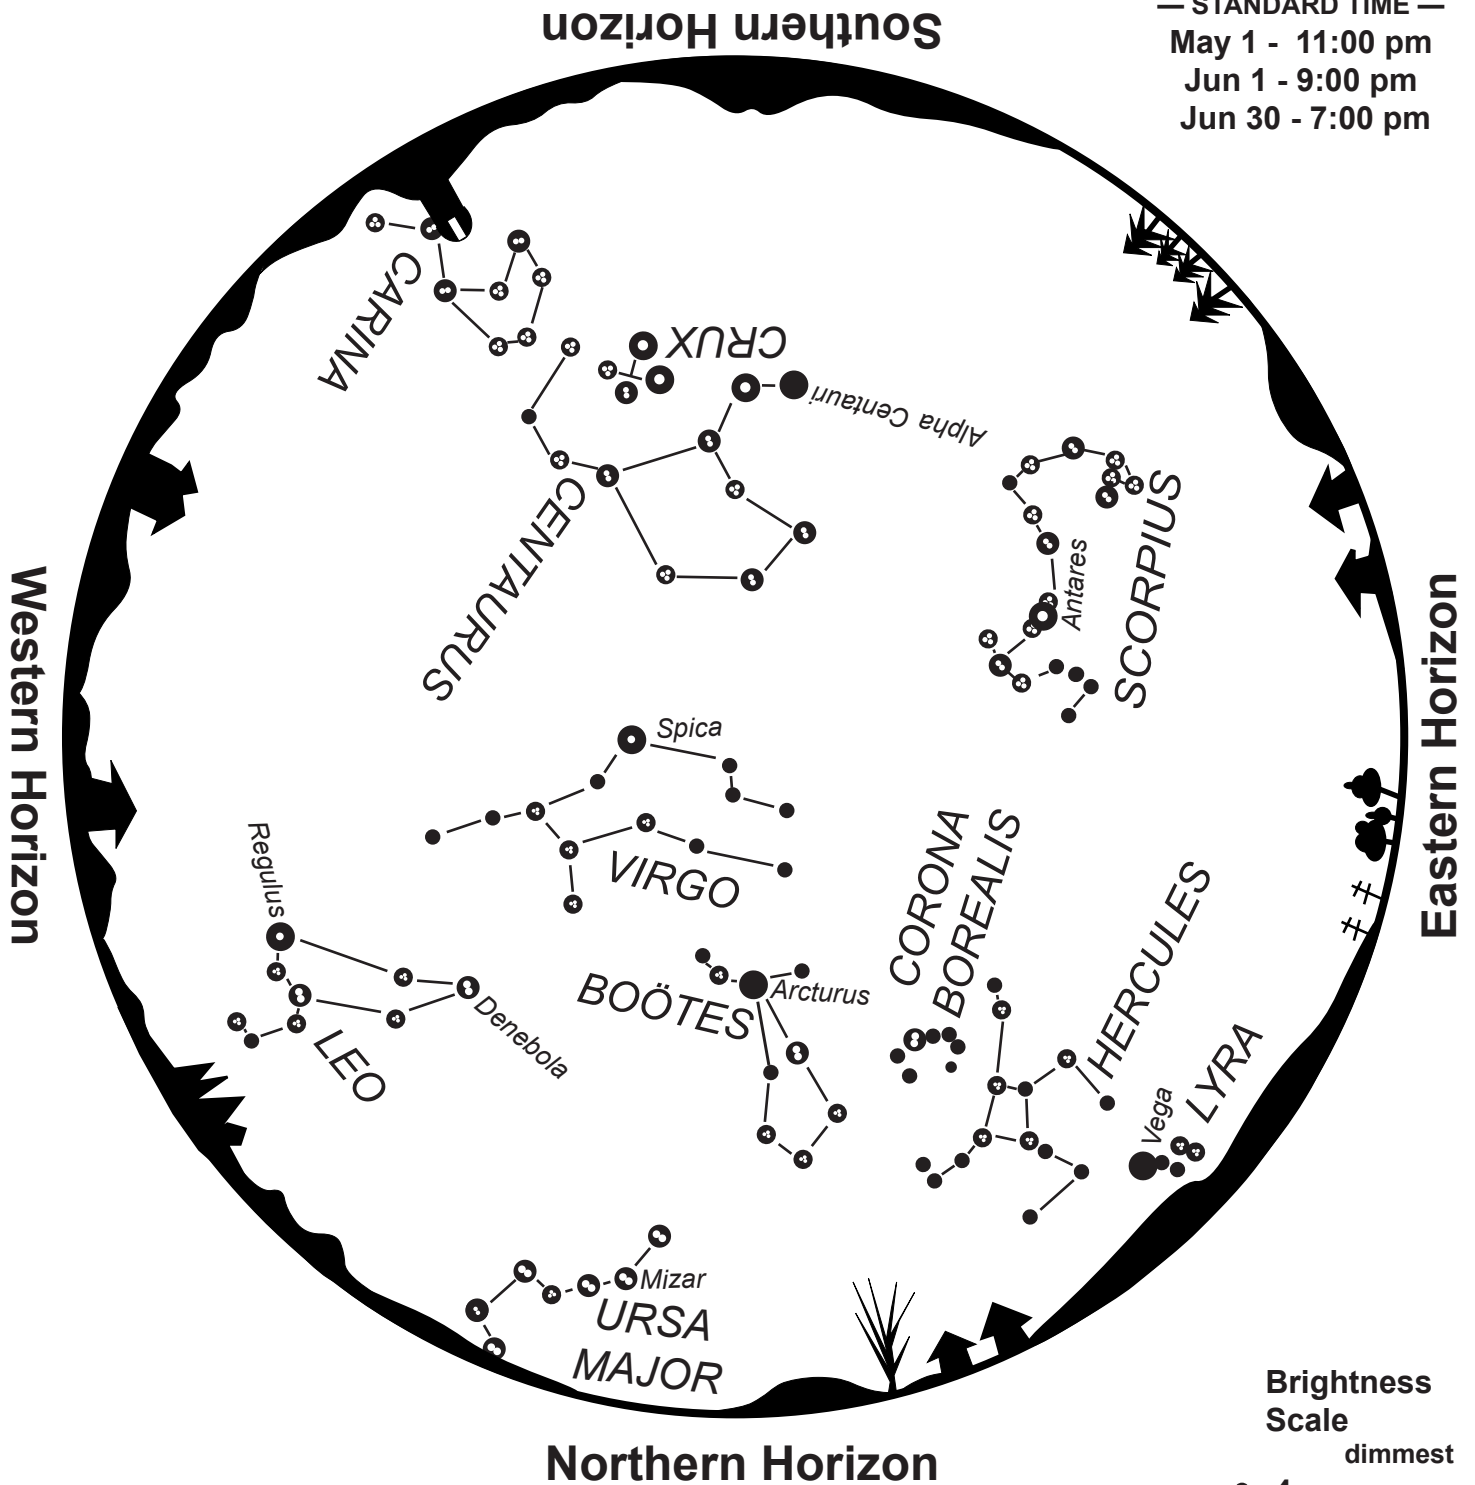

Evening Star Map for May–June

— STANDARD TIME —
May 1 - 11:00 pm
Jun 1 - 9:00 pm
Jun 30 - 7:00 pm

To use map:

Turn the map so the direction you are facing is on the bottom.

The constellations in the sky will match the constellations on the map.

© 2011 by the Regents of the University of California

Download the latest starmaps from the Constellations Tonight pages of the Planetarium Activities for Student Success (PASS) website:
<http://www.lawrencehalloffscience.org/pass>