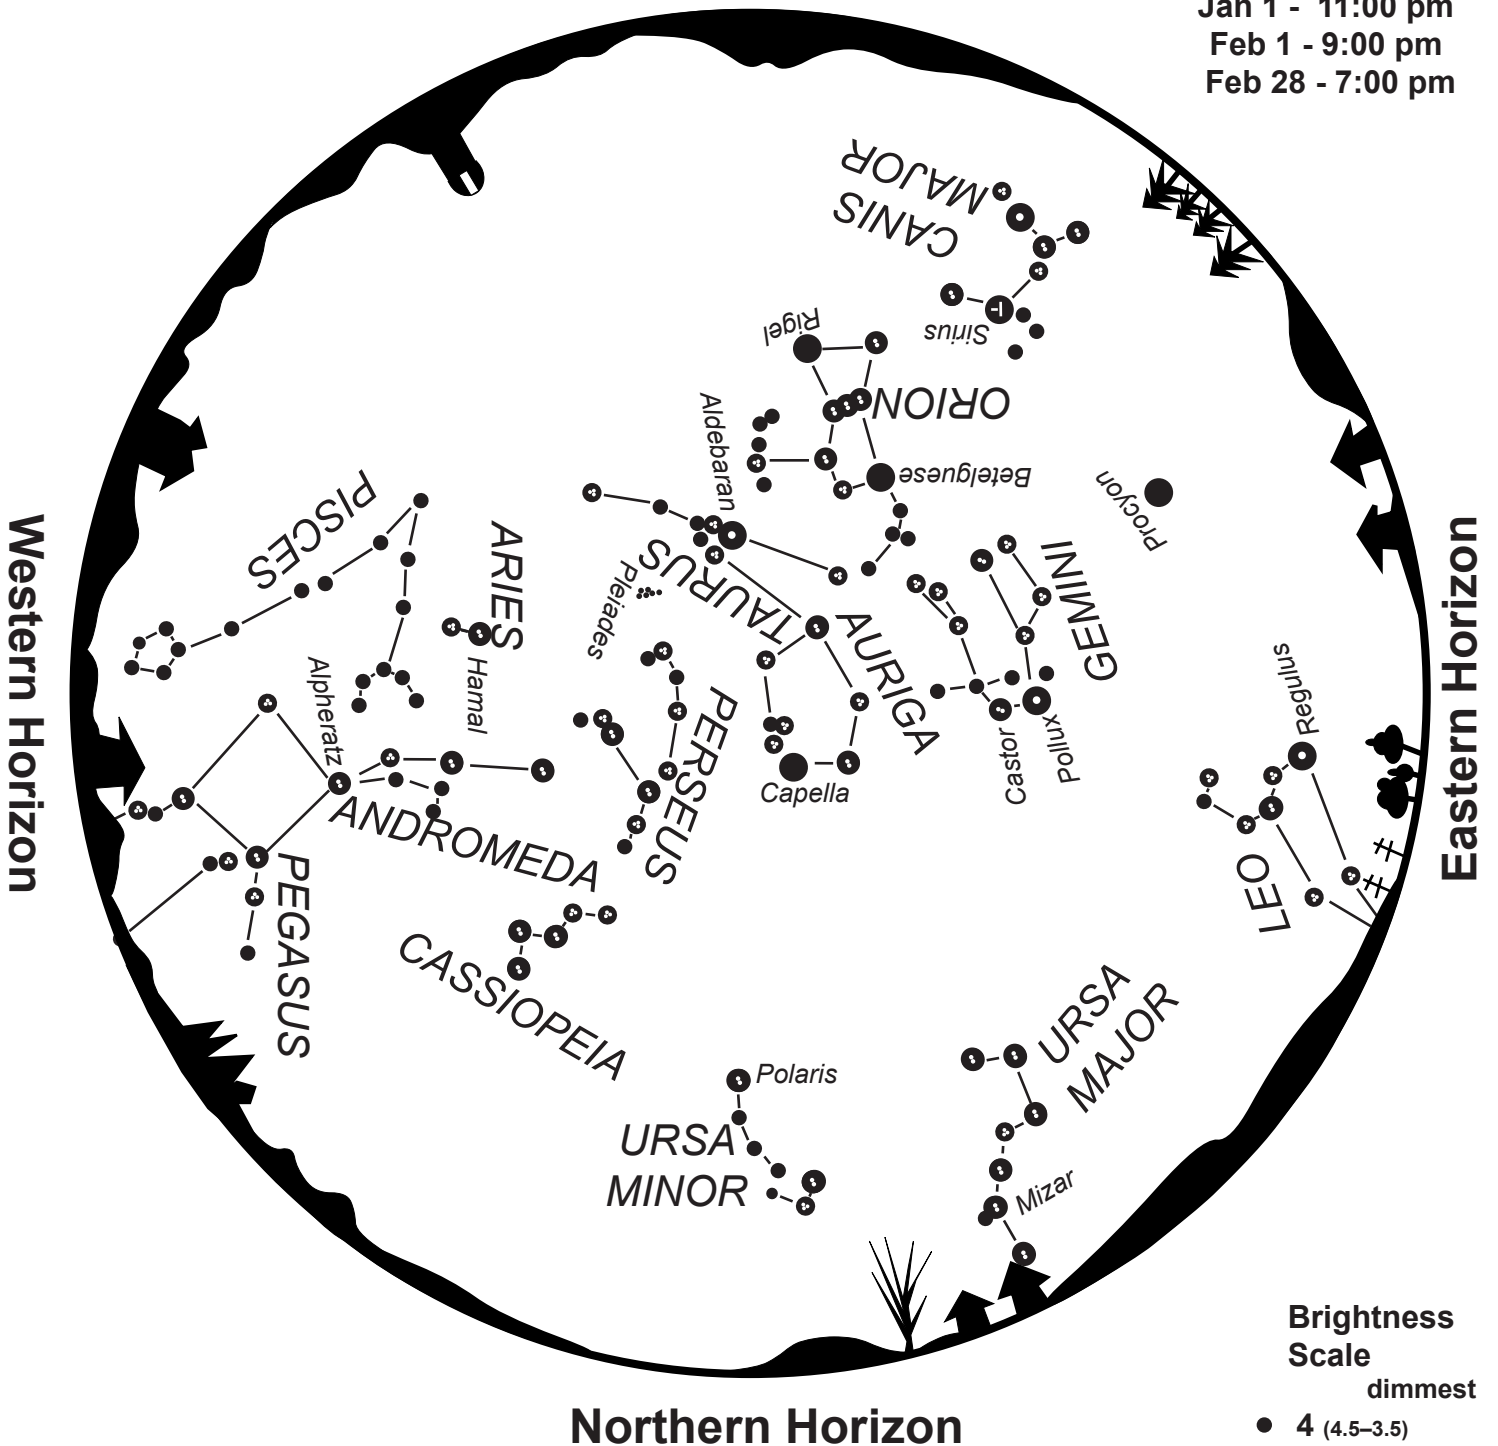

Evening Star Map for January–February

Southern Horizon

— STANDARD TIME —
 Jan 1 - 11:00 pm
 Feb 1 - 9:00 pm
 Feb 28 - 7:00 pm

Western Horizon

Eastern Horizon

Northern Horizon

To use map:

Turn the map so the direction you are facing is on the bottom.

— STANDARD TIME —
 May 1 - 11:00 pm
 Jun 1 - 9:00 pm
 Jun 30 - 7:00 pm

To use map:

Turn the map so the direction you are facing is on the bottom.

The constellations in the sky will match the constellations on the map.

Southern Horizon

— STANDARD TIME —
 Sep 1 - 11:00 pm
 Oct 1 - 9:00 pm
 Oct 31 - 7:00 pm

Western Horizon

Eastern Horizon

Northern Horizon

To use map:

Turn the map so the direction you are facing is on the bottom.

Evening Star Map for November–December

Southern Horizon

— STANDARD TIME —
 Nov 1 - 11:00 pm
 Dec 1 - 9:00 pm
 Dec 31 - 7:00 pm

Western Horizon

Eastern Horizon

Northern Horizon

To use map:

Turn the map so the direction you are facing is on the bottom.