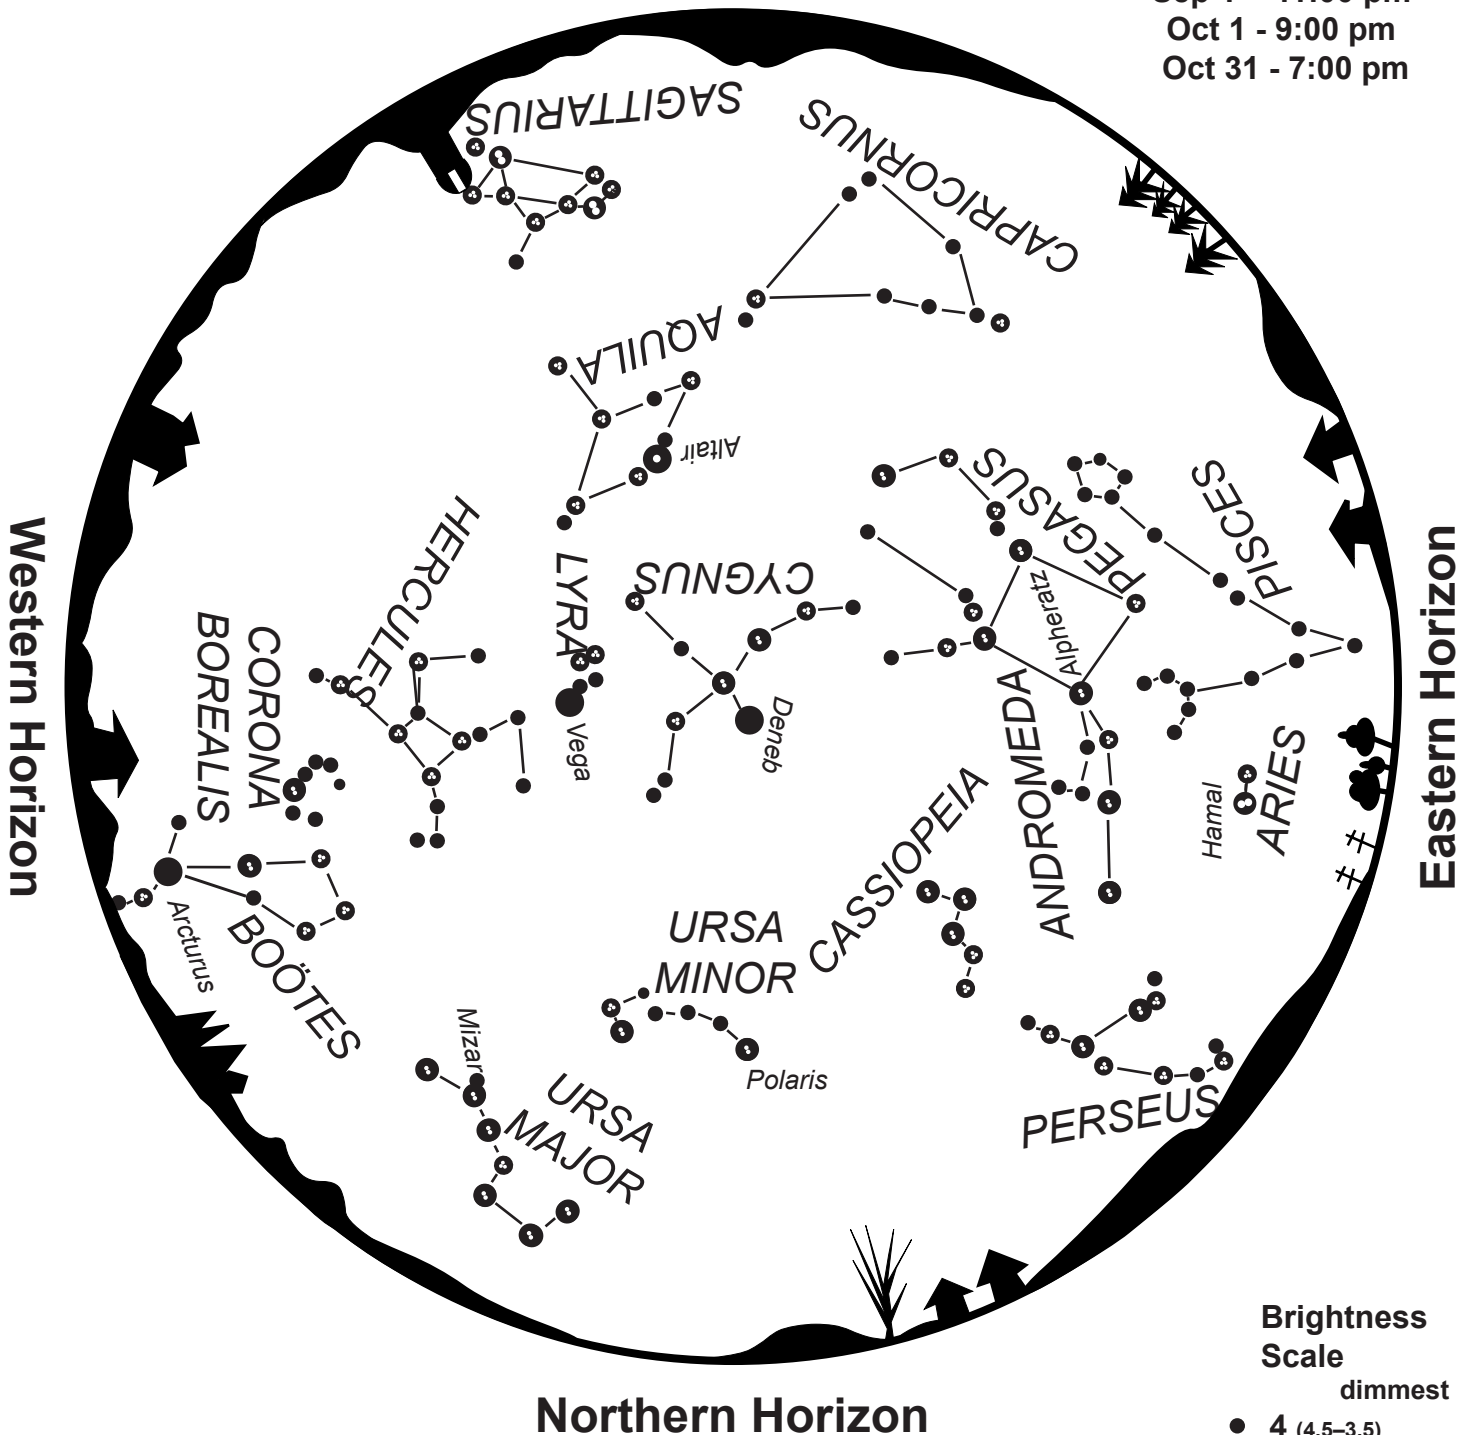

Evening Star Map for January–February

Southern Horizon

— STANDARD TIME —
 Jan 1 - 11:00 pm
 Feb 1 - 9:00 pm
 Feb 28 - 7:00 pm

Western Horizon

Eastern Horizon

Northern Horizon

To use map:

Turn the map so the direction you are facing is on the bottom.

brightest

To use map:

Turn the map so the direction you are facing is on the bottom.

The constellations in the sky will match the constellations on the map.

© 2009 by the Regents of the University of California

Southern Horizon

— STANDARD TIME —
 Sep 1 - 11:00 pm
 Oct 1 - 9:00 pm
 Oct 31 - 7:00 pm

Western Horizon

Eastern Horizon

Northern Horizon

To use map:

Turn the map so the direction you are facing is on the bottom.

Evening Star Map for November–December

Southern Horizon

— STANDARD TIME —
 Nov 1 - 11:00 pm
 Dec 1 - 9:00 pm
 Dec 31 - 7:00 pm

Western Horizon

Eastern Horizon

Northern Horizon

To use map:

Turn the map so the direction you are facing is on the bottom.