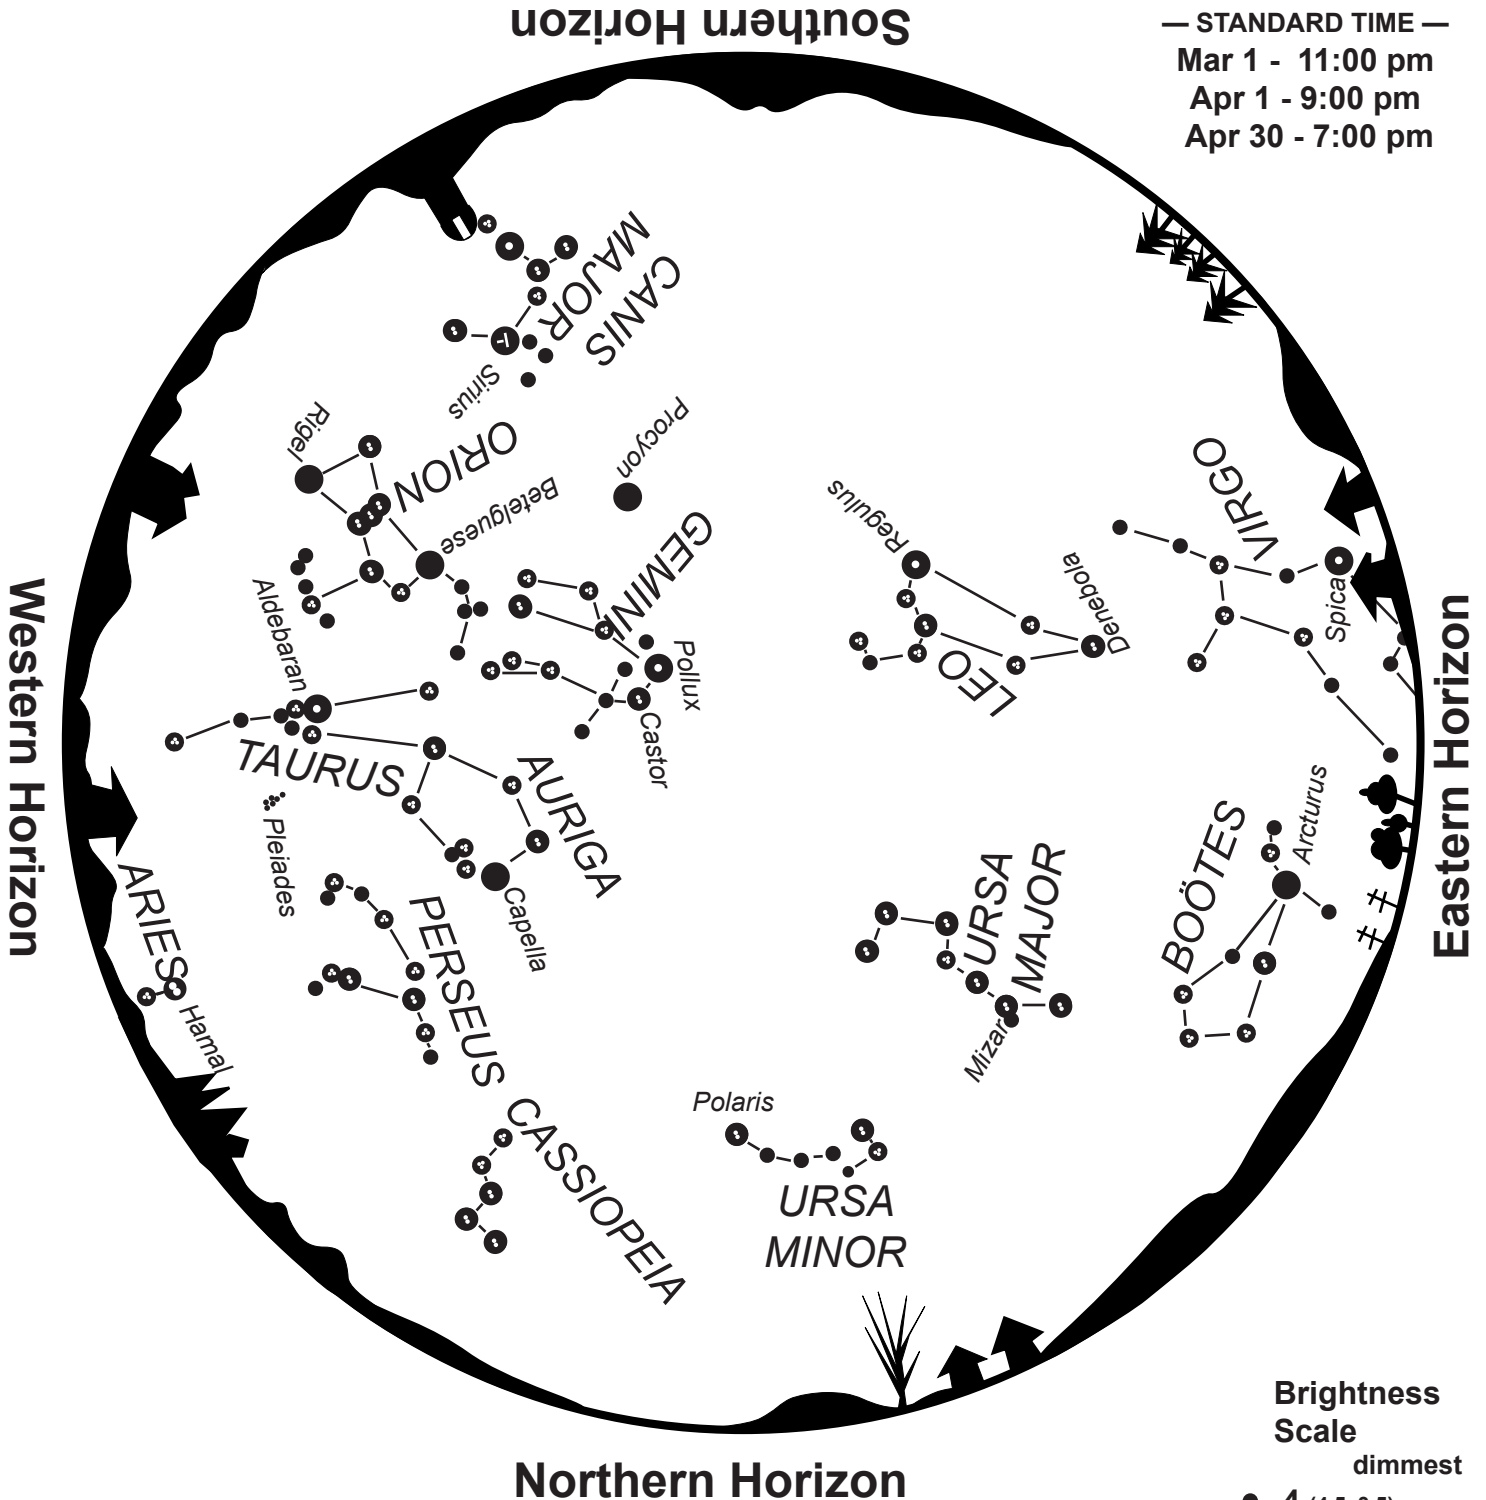

Evening Star Map for January–February

Southern Horizon

— STANDARD TIME —
 Jan 1 - 11:00 pm
 Feb 1 - 9:00 pm
 Feb 28 - 7:00 pm

Western Horizon

Eastern Horizon

Northern Horizon

To use map:

Turn the map so the direction you are facing is on the bottom.

Evening Star Map for March–April

To use map:

Turn the map so the direction you are facing is on the bottom.

The constellations in the sky will match the constellations on the map.

© 2009 by the Regents of the University of California

Southern Horizon

— STANDARD TIME —
 Sep 1 - 11:00 pm
 Oct 1 - 9:00 pm
 Oct 31 - 7:00 pm

Western Horizon

Eastern Horizon

Northern Horizon

To use map:

Turn the map so the direction you are facing is on the bottom.

Evening Star Map for November–December

Southern Horizon

— STANDARD TIME —
 Nov 1 - 11:00 pm
 Dec 1 - 9:00 pm
 Dec 31 - 7:00 pm

Western Horizon

Eastern Horizon

Northern Horizon

To use map:

Turn the map so the direction you are facing is on the bottom.