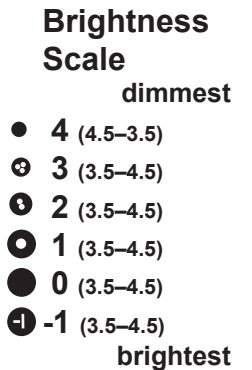

Evening Star Map for May–June

— STANDARD TIME —
May 1 - 11:00 pm
Jun 1 - 9:00 pm
Jun 30 - 7:00 pm

To use map:

Turn the map so the direction you are facing is on the bottom.

The constellations in the sky will match the constellations on the map.

© 2009 by the Regents of the University of California

Download the latest starmaps from the Constellations Tonight pages of the Planetarium Activities for Student Success (PASS) website:
<http://www.lawrencehalloffscience.org/pass>