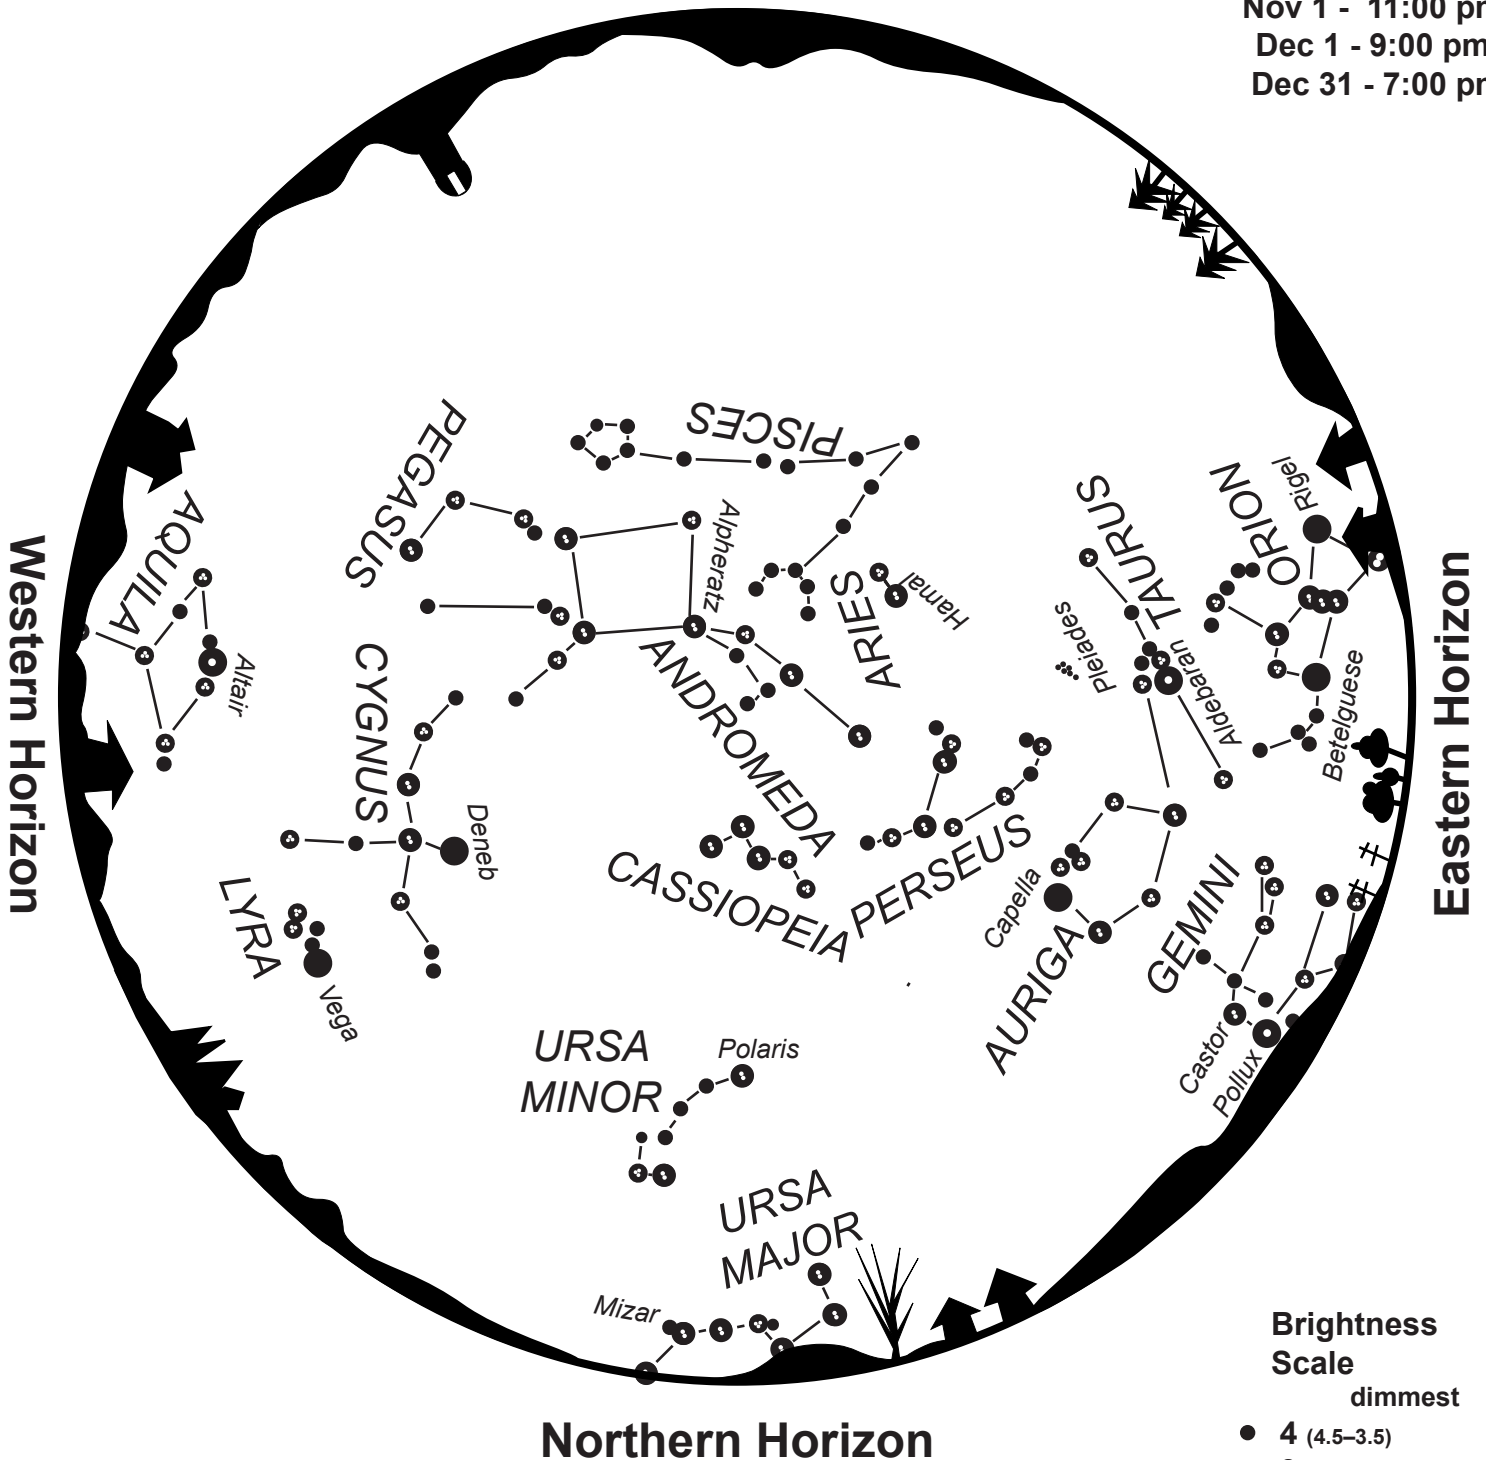

Evening Star Map for January–February

Southern Horizon

— STANDARD TIME —
 Jan 1 - 11:00 pm
 Feb 1 - 9:00 pm
 Feb 28 - 7:00 pm

Western Horizon

Eastern Horizon

Northern Horizon

To use map:

Turn the map so the direction you are facing is on the bottom.

Southern Horizon

— STANDARD TIME —
 Sep 1 - 11:00 pm
 Oct 1 - 9:00 pm
 Oct 31 - 7:00 pm

Western Horizon

Eastern Horizon

Northern Horizon

To use map:

Turn the map so the direction you are facing is on the bottom.

The constellations in the sky will match the constellations on the map.

Brightness Scale
 dimmest

- 4 (4.5–3.5)
 - ⊕ 3 (3.5–4.5)
 - ⊙ 2 (3.5–4.5)
 - 1 (3.5–4.5)
 - 0 (3.5–4.5)
 - ⊖ -1 (3.5–4.5)
- brightest**

Evening Star Map for November–December

Southern Horizon

— STANDARD TIME —
 Nov 1 - 11:00 pm
 Dec 1 - 9:00 pm
 Dec 31 - 7:00 pm

Western Horizon

Eastern Horizon

Northern Horizon

To use map:

Turn the map so the direction you are facing is on the bottom.