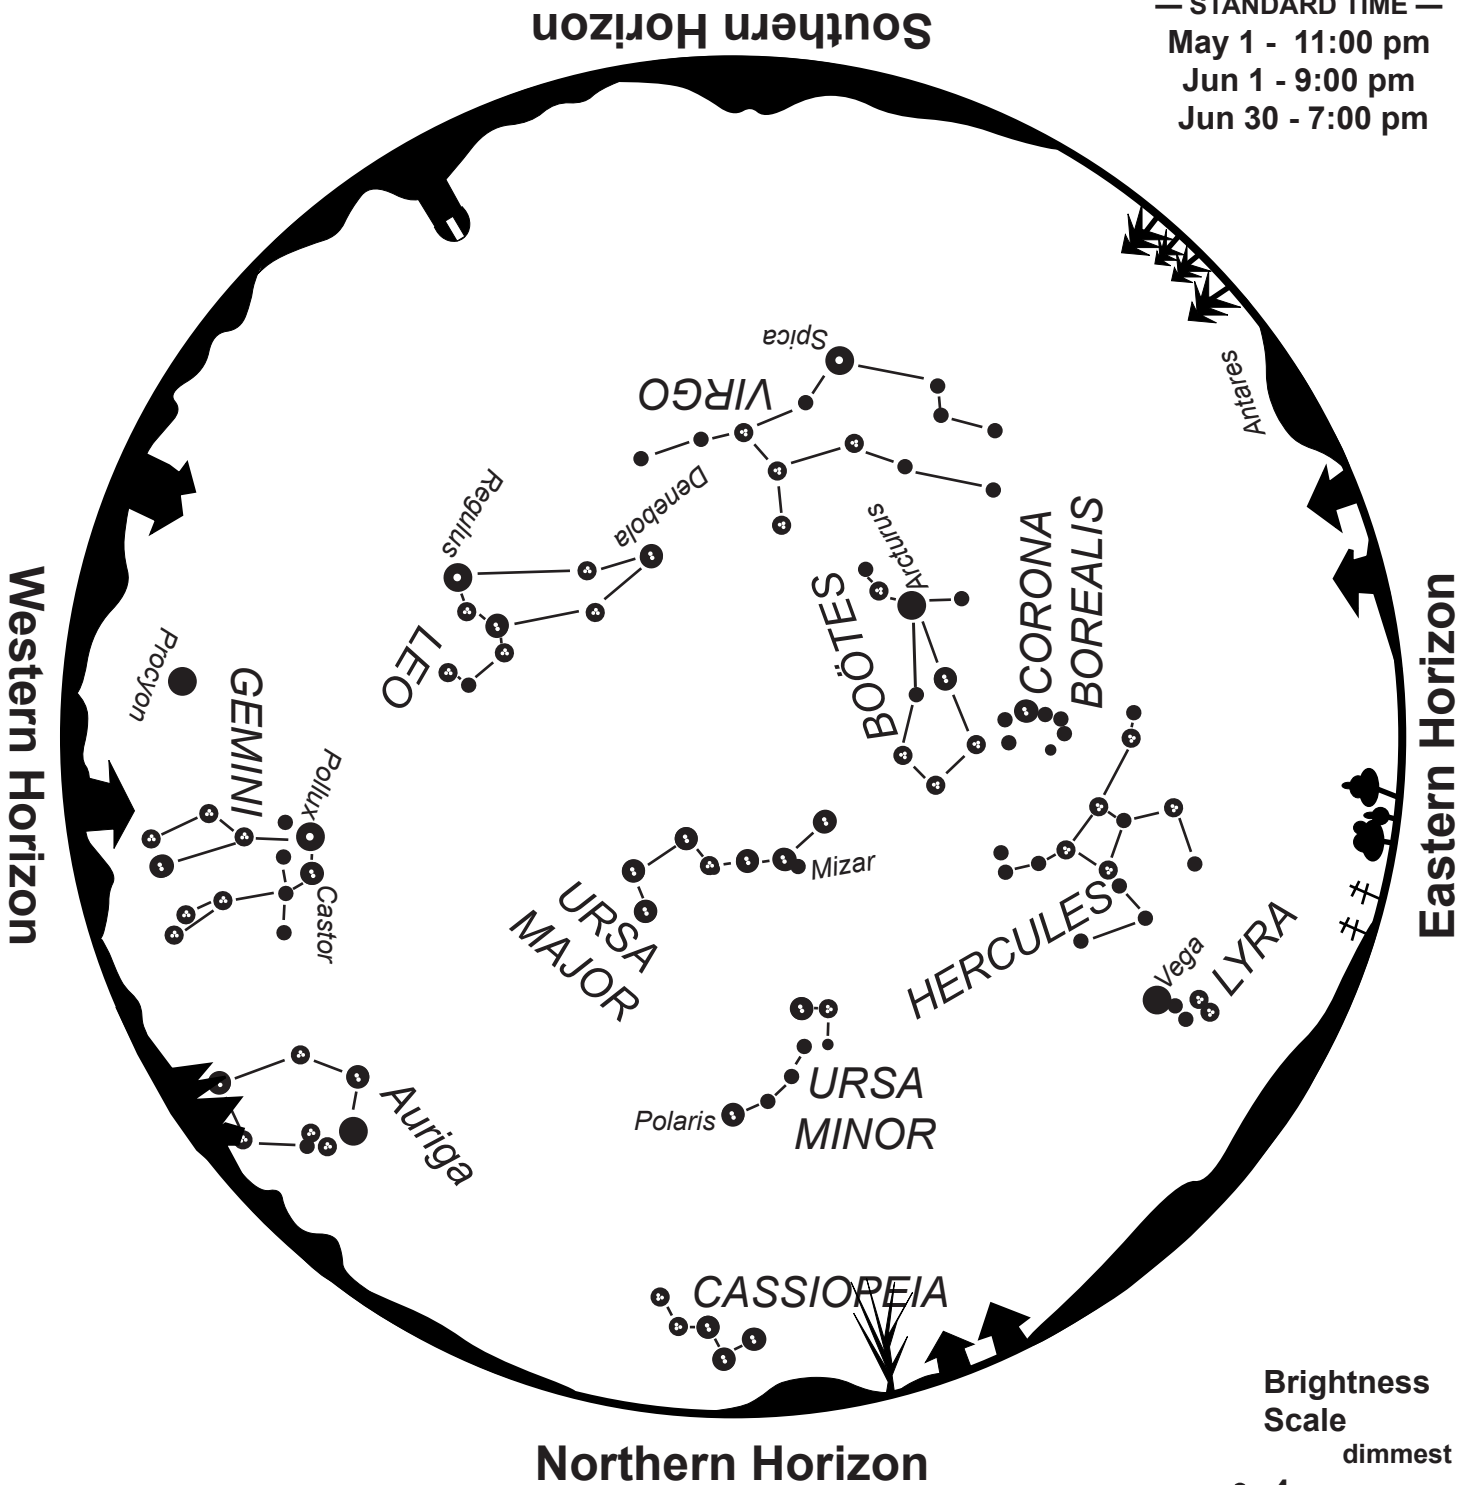

Evening Star Map for January–February

Southern Horizon

— STANDARD TIME —
 Jan 1 - 11:00 pm
 Feb 1 - 9:00 pm
 Feb 28 - 7:00 pm

Western Horizon

Eastern Horizon

Northern Horizon

To use map:

Turn the map so the direction you are facing is on the bottom.

Evening Star Map for March–April

To use map:

Turn the map so the direction you are facing is on the bottom.

The constellations in the sky will match the constellations on the map.

© 2009 by the Regents of the University of California

— STANDARD TIME —
 May 1 - 11:00 pm
 Jun 1 - 9:00 pm
 Jun 30 - 7:00 pm

To use map:

Turn the map so the direction you are facing is on the bottom.

The constellations in the sky will match the constellations on the map.

Southern Horizon

— STANDARD TIME —
 Sep 1 - 11:00 pm
 Oct 1 - 9:00 pm
 Oct 31 - 7:00 pm

Western Horizon

Eastern Horizon

Northern Horizon

To use map:

Turn the map so the direction you are facing is on the bottom.