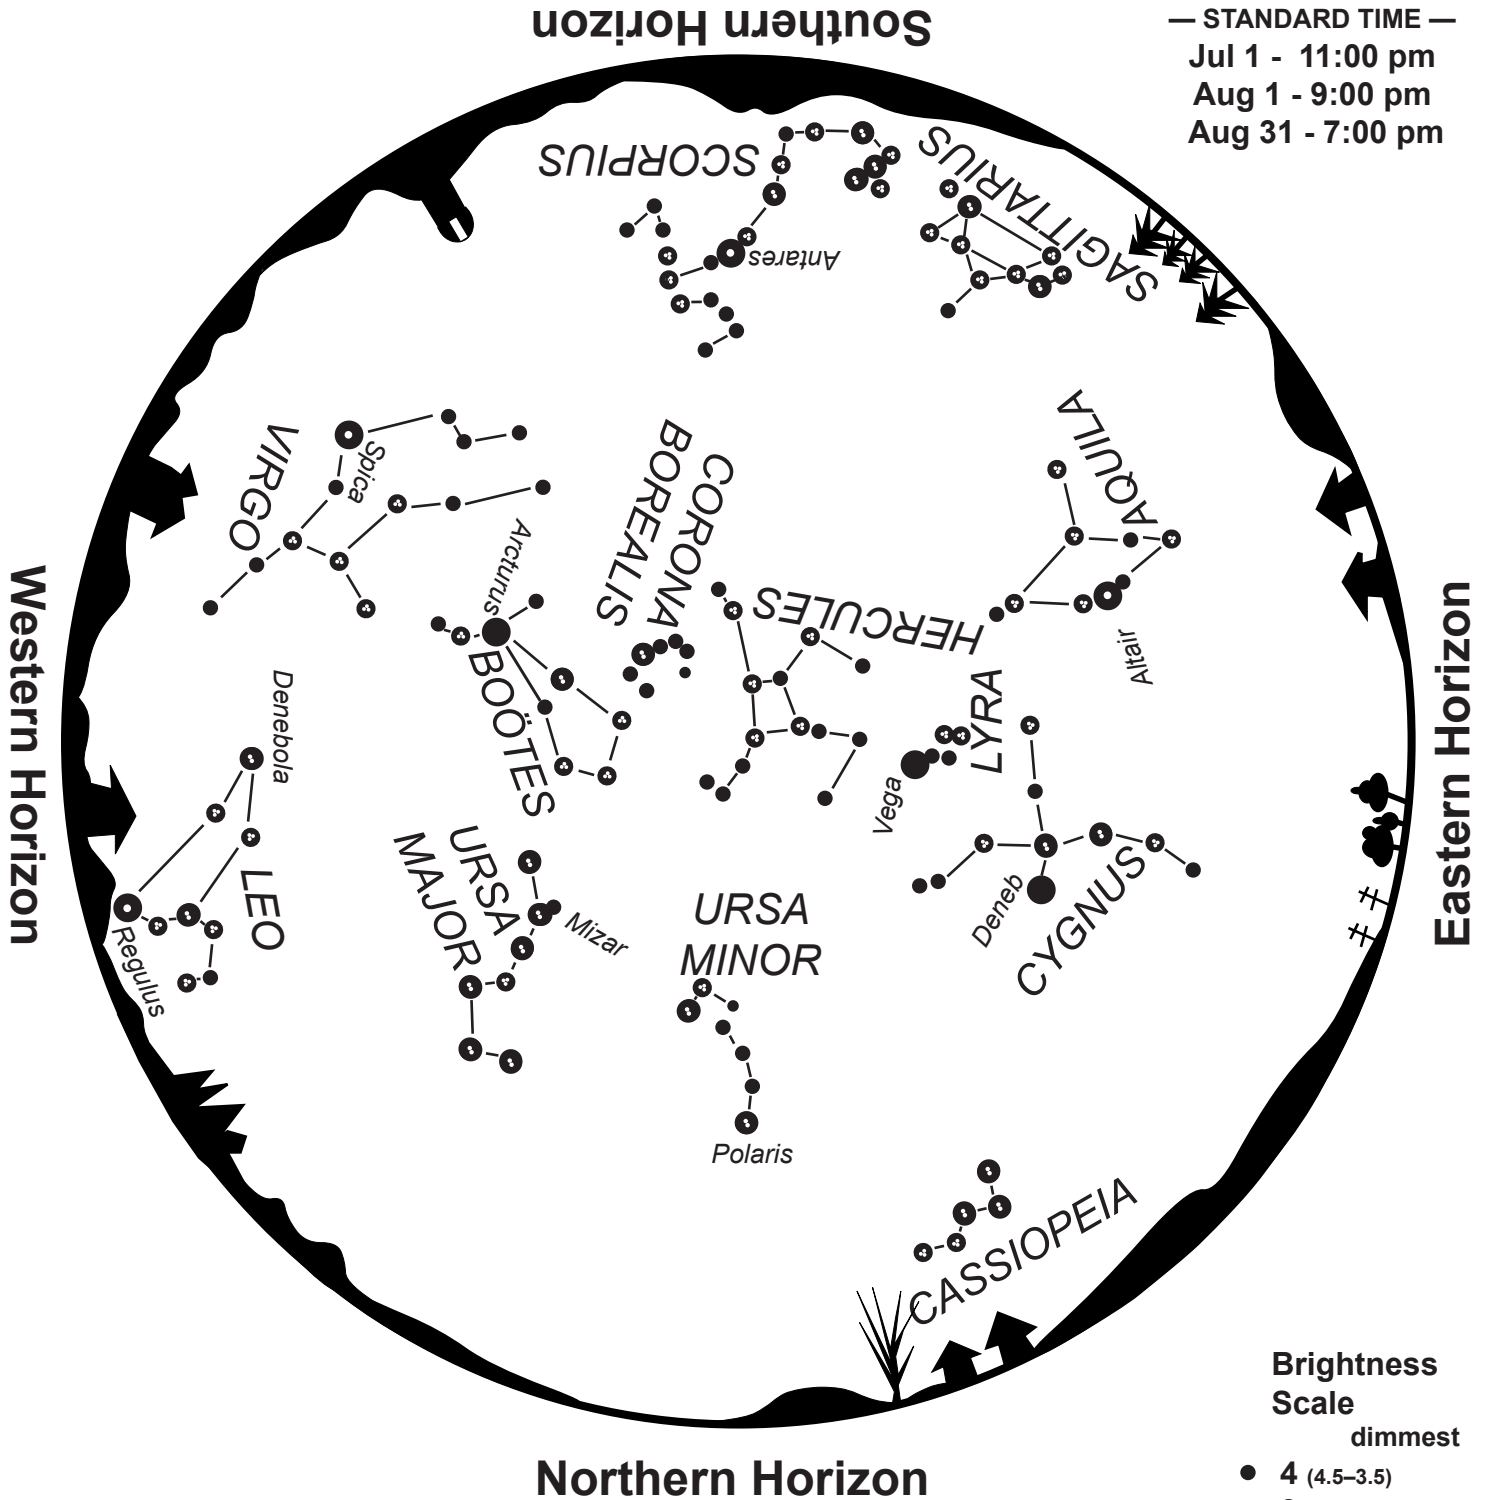

Evening Star Map for July–August

— STANDARD TIME —
Jul 1 - 11:00 pm
Aug 1 - 9:00 pm
Aug 31 - 7:00 pm

Brightness Scale
dimmest

- 4 (4.5–3.5)
- ⊕ 3 (3.5–4.5)
- ⊙ 2 (3.5–4.5)
- ⊗ 1 (3.5–4.5)
- 0 (3.5–4.5)
- ⊖ -1 (3.5–4.5)

brightest

To use map:

Turn the map so the direction you are facing is on the bottom.

The constellations in the sky will match the constellations on the map.

© 2009 by the Regents of the University of California

Download the latest starmaps from the Constellations Tonight pages of the Planetarium Activities for Student Success (PASS) website:
<http://www.lawrencehalloffscience.org/pass>