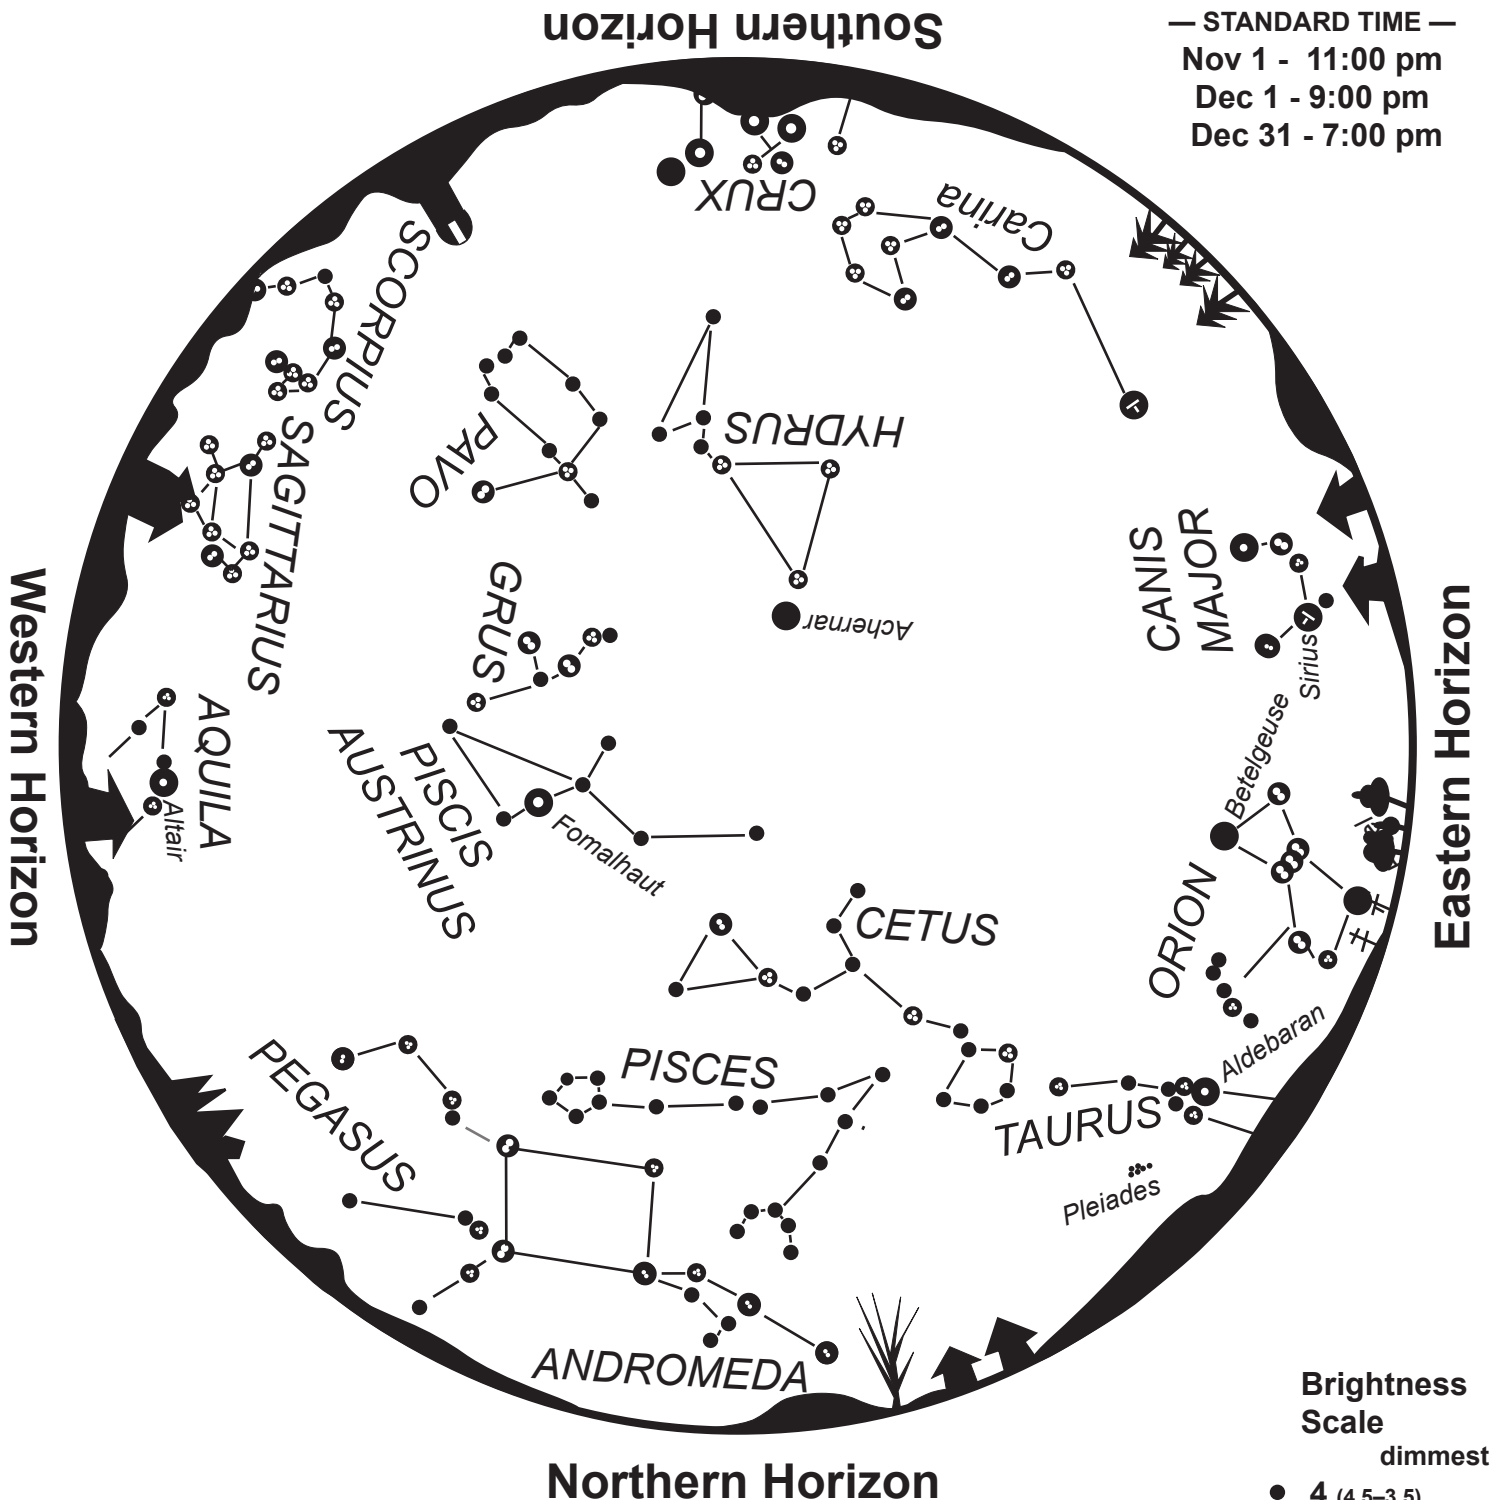

Evening Star Map for November–December

To use map:

Turn the map so the direction you are facing is on the bottom.

The constellations in the sky will match the constellations on the map.