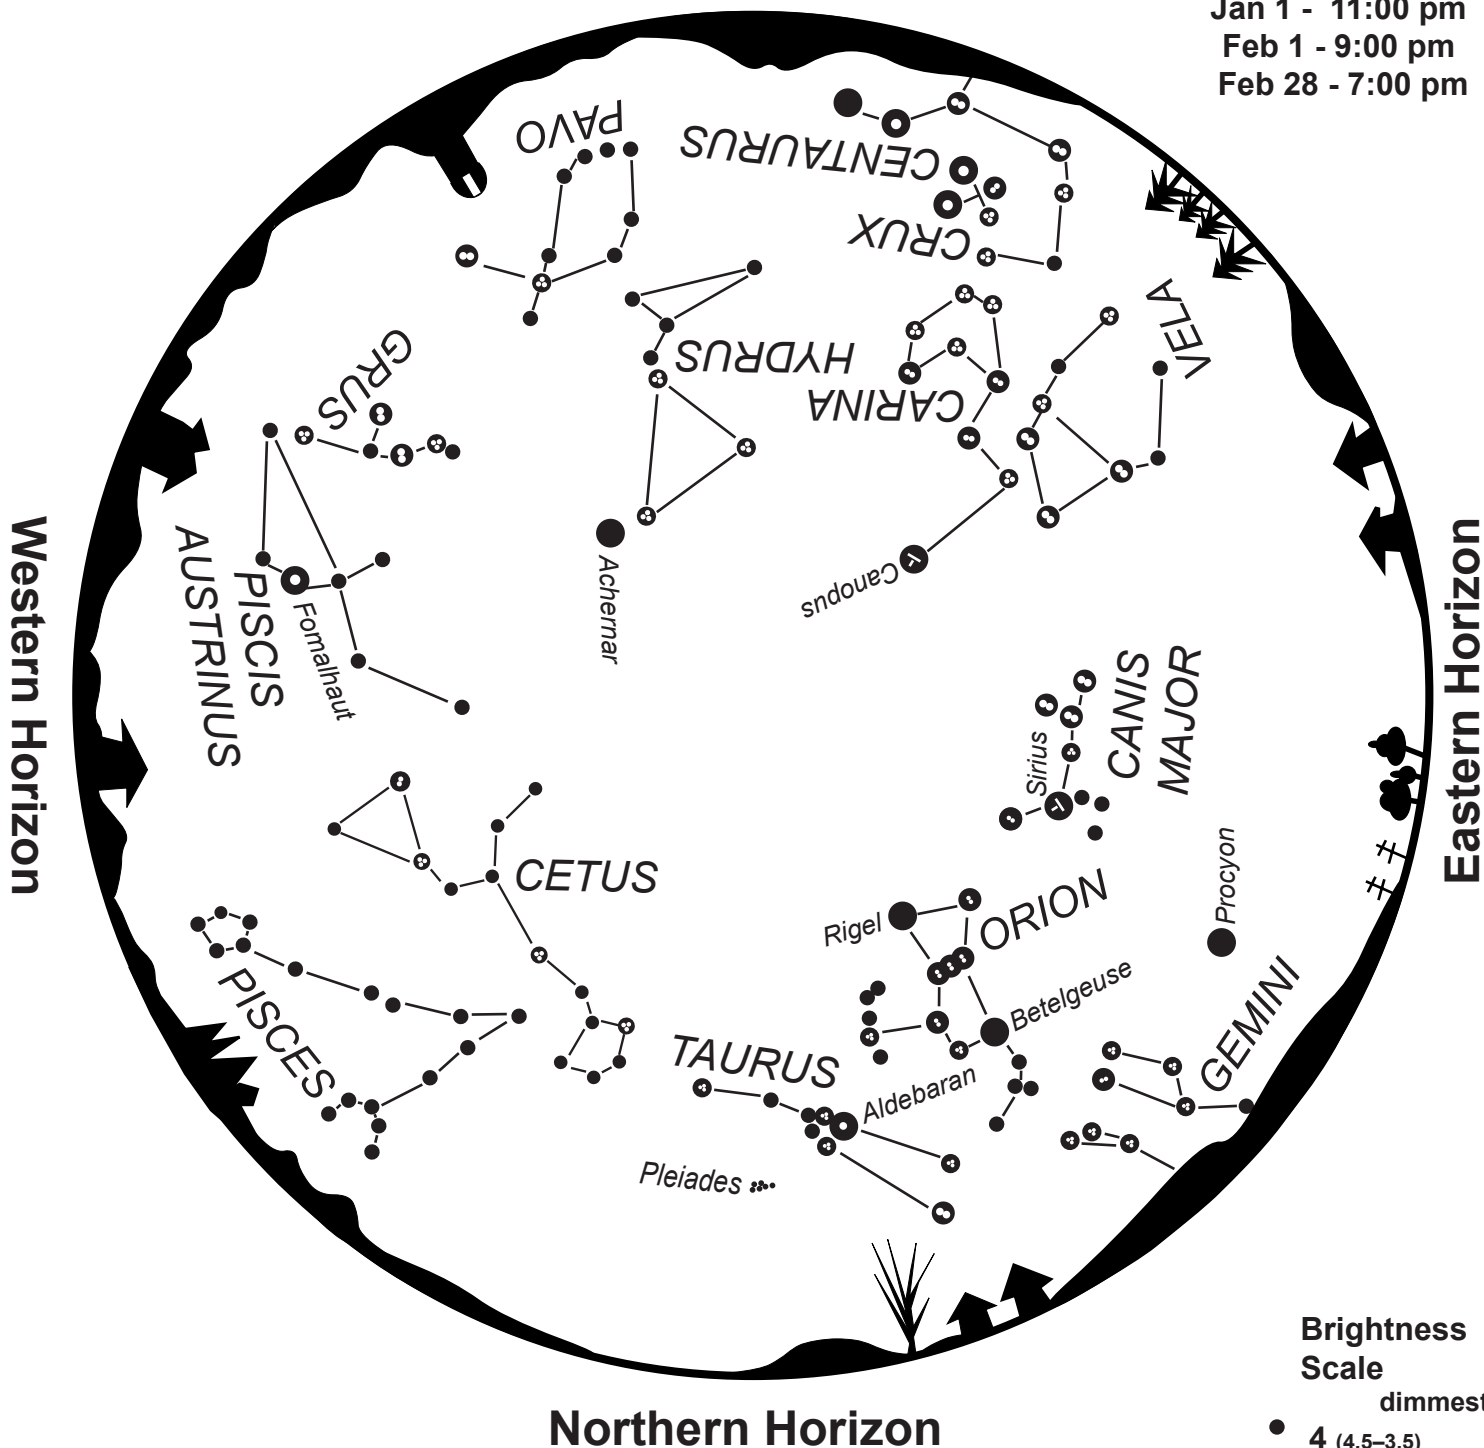

Evening Star Map for January–February

Southern Horizon

— STANDARD TIME —
 Jan 1 - 11:00 pm
 Feb 1 - 9:00 pm
 Feb 28 - 7:00 pm

Northern Horizon

To use map:

Turn the map so the direction you are facing is on the bottom.
 The constellations in the sky will match the constellations on the map.

Evening Star Map for March–April

— STANDARD TIME —

Mar 1 - 11:00 pm

Apr 1 - 9:00 pm

Apr 30 - 7:00 pm

Brightness Scale

dimmest

● 4 (4.5–3.5)

Southern Horizon

— STANDARD TIME —
 Jul 1 - 11:00 pm
 Aug 1 - 9:00 pm
 Aug 31 - 7:00 pm

Western Horizon

Eastern Horizon

Northern Horizon

To use map:

Turn the map so the direction you are facing is on the bottom.
 The constellations in the sky will match the constellations on the map.

Evening Star Map for September–October

— STANDARD TIME —
 Sep 1 - 11:00 pm
 Oct 1 - 9:00 pm
 Oct 31 - 7:00 pm

To use map:

Turn the map so the direction you are facing is on the bottom.
 The constellations in the sky will match the constellations on the map.