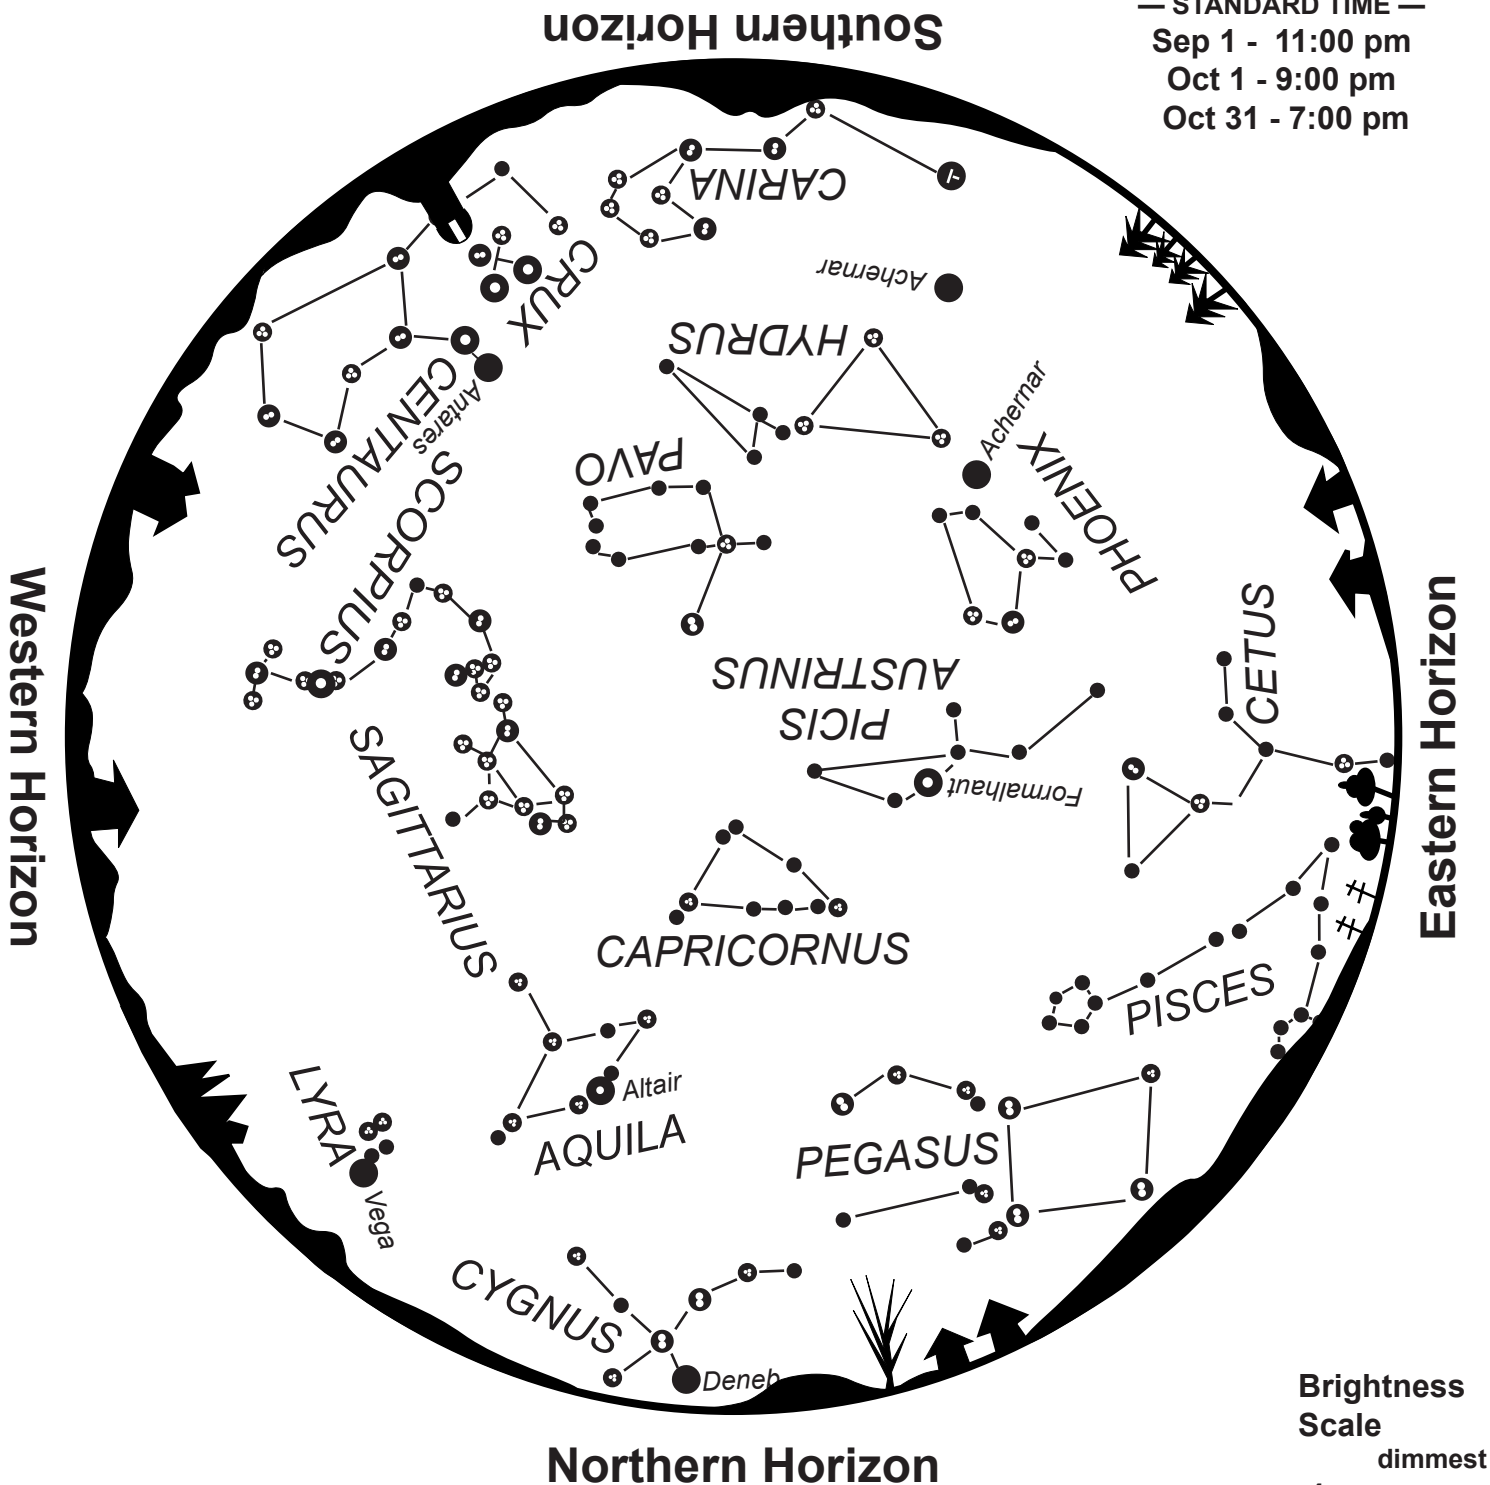

Evening Star Map for January–February

Southern Horizon

— STANDARD TIME —
 Jan 1 - 11:00 pm
 Feb 1 - 9:00 pm
 Feb 28 - 7:00 pm

Northern Horizon

To use map:

Turn the map so the direction you are facing is on the bottom.
 The constellations in the sky will match the constellations on the map.

Evening Star Map for March–April

— STANDARD TIME —

Mar 1 - 11:00 pm

Apr 1 - 9:00 pm

Apr 30 - 7:00 pm

Brightness Scale

dimmest

● 4 (4.5–3.5)

Southern Horizon

— STANDARD TIME —
 Jul 1 - 11:00 pm
 Aug 1 - 9:00 pm
 Aug 31 - 7:00 pm

Western Horizon

Eastern Horizon

Northern Horizon

To use map:

Turn the map so the direction you are facing is on the bottom.
 The constellations in the sky will match the constellations on the map.

Evening Star Map for September–October

— STANDARD TIME —
 Sep 1 - 11:00 pm
 Oct 1 - 9:00 pm
 Oct 31 - 7:00 pm

To use map:

Turn the map so the direction you are facing is on the bottom.
 The constellations in the sky will match the constellations on the map.