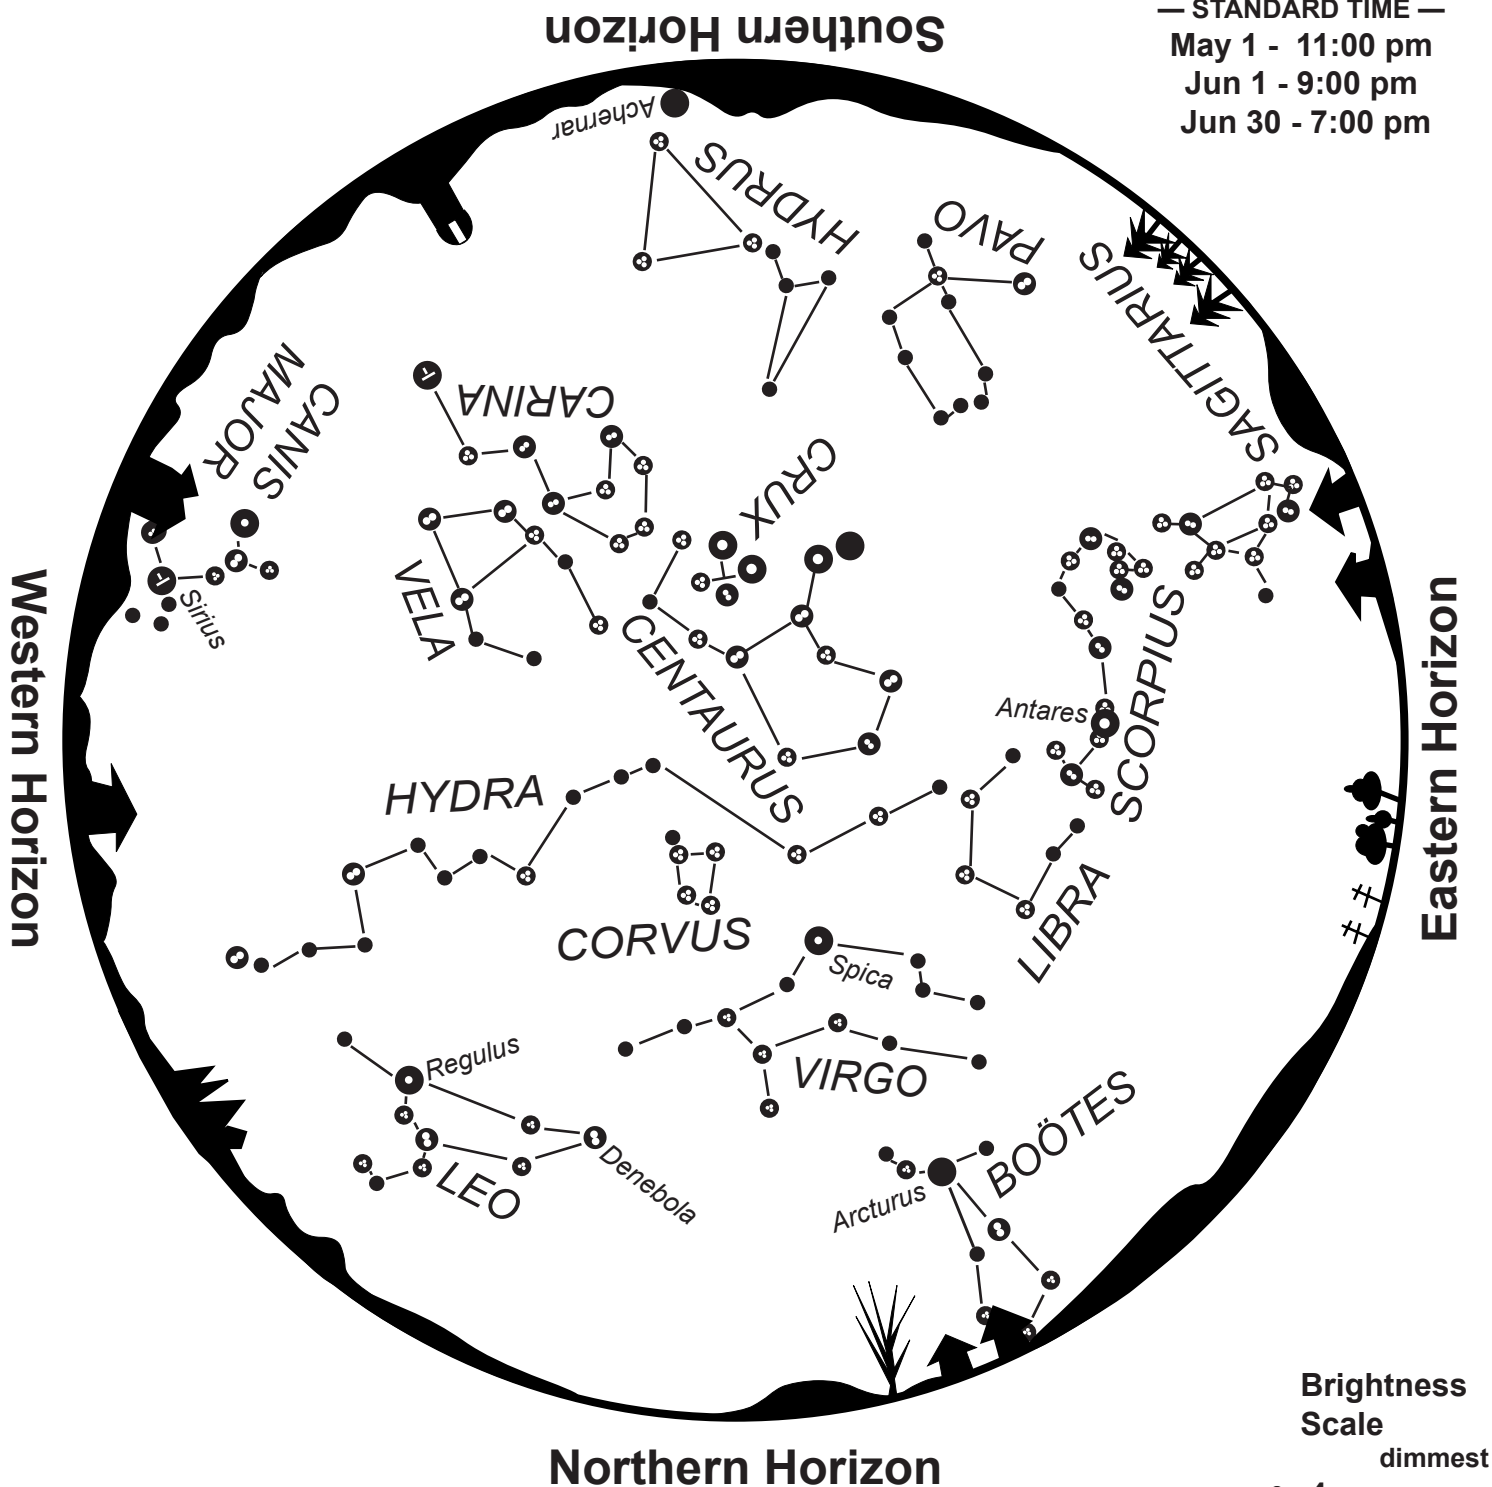

Evening Star Map for May–June

— STANDARD TIME —
May 1 - 11:00 pm
Jun 1 - 9:00 pm
Jun 30 - 7:00 pm

Brightness Scale
dimmest

- 4 (4.5–3.5)
- ⊕ 3 (3.5–4.5)
- ⊙ 2 (3.5–4.5)
- ⊗ 1 (3.5–4.5)
- 0 (3.5–4.5)
- -1 (3.5–4.5)

brightest

To use map:

Turn the map so the direction you are facing is on the bottom.

The constellations in the sky will match the constellations on the map.

© 2011 by the Regents of the University of California

Download the latest starmaps from the Constellations Tonight pages of the Planetarium Activities for Student Success (PASS) website:
<http://www.lawrencehalloffscience.org/pass>