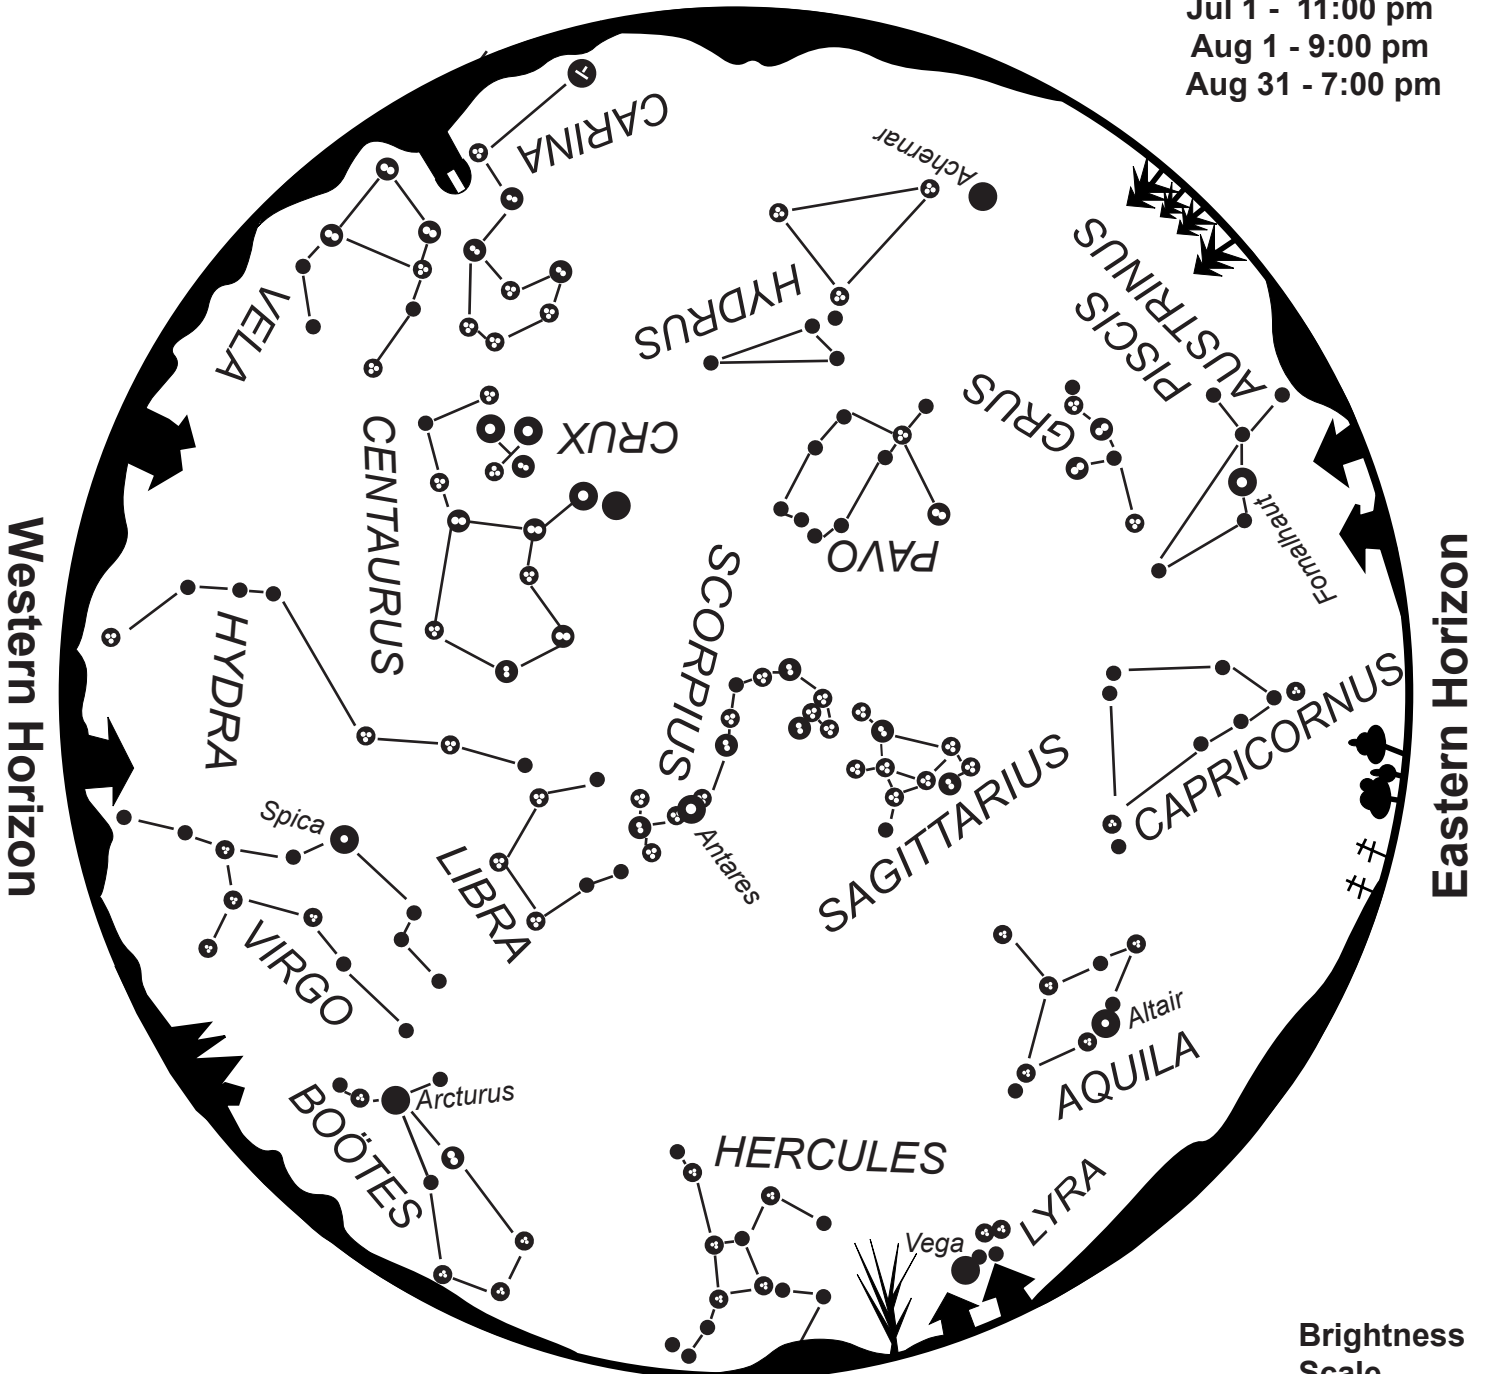

Evening Star Map for January–February

Southern Horizon

— STANDARD TIME —
 Jan 1 - 11:00 pm
 Feb 1 - 9:00 pm
 Feb 28 - 7:00 pm

Northern Horizon

To use map:

Turn the map so the direction you are facing is on the bottom.
 The constellations in the sky will match the constellations on the map.

brightest

To use map:

Turn the map so the direction you are facing is on the bottom.

The constellations in the sky will match the constellations on the map.

© 2011 by the Regents of the University of California

Southern Horizon

— STANDARD TIME —
 Jul 1 - 11:00 pm
 Aug 1 - 9:00 pm
 Aug 31 - 7:00 pm

Western Horizon

Eastern Horizon

Northern Horizon

To use map:

Turn the map so the direction you are facing is on the bottom.
 The constellations in the sky will match the constellations on the map.

Evening Star Map for September–October

— STANDARD TIME —
 Sep 1 - 11:00 pm
 Oct 1 - 9:00 pm
 Oct 31 - 7:00 pm

To use map:

Turn the map so the direction you are facing is on the bottom.
 The constellations in the sky will match the constellations on the map.