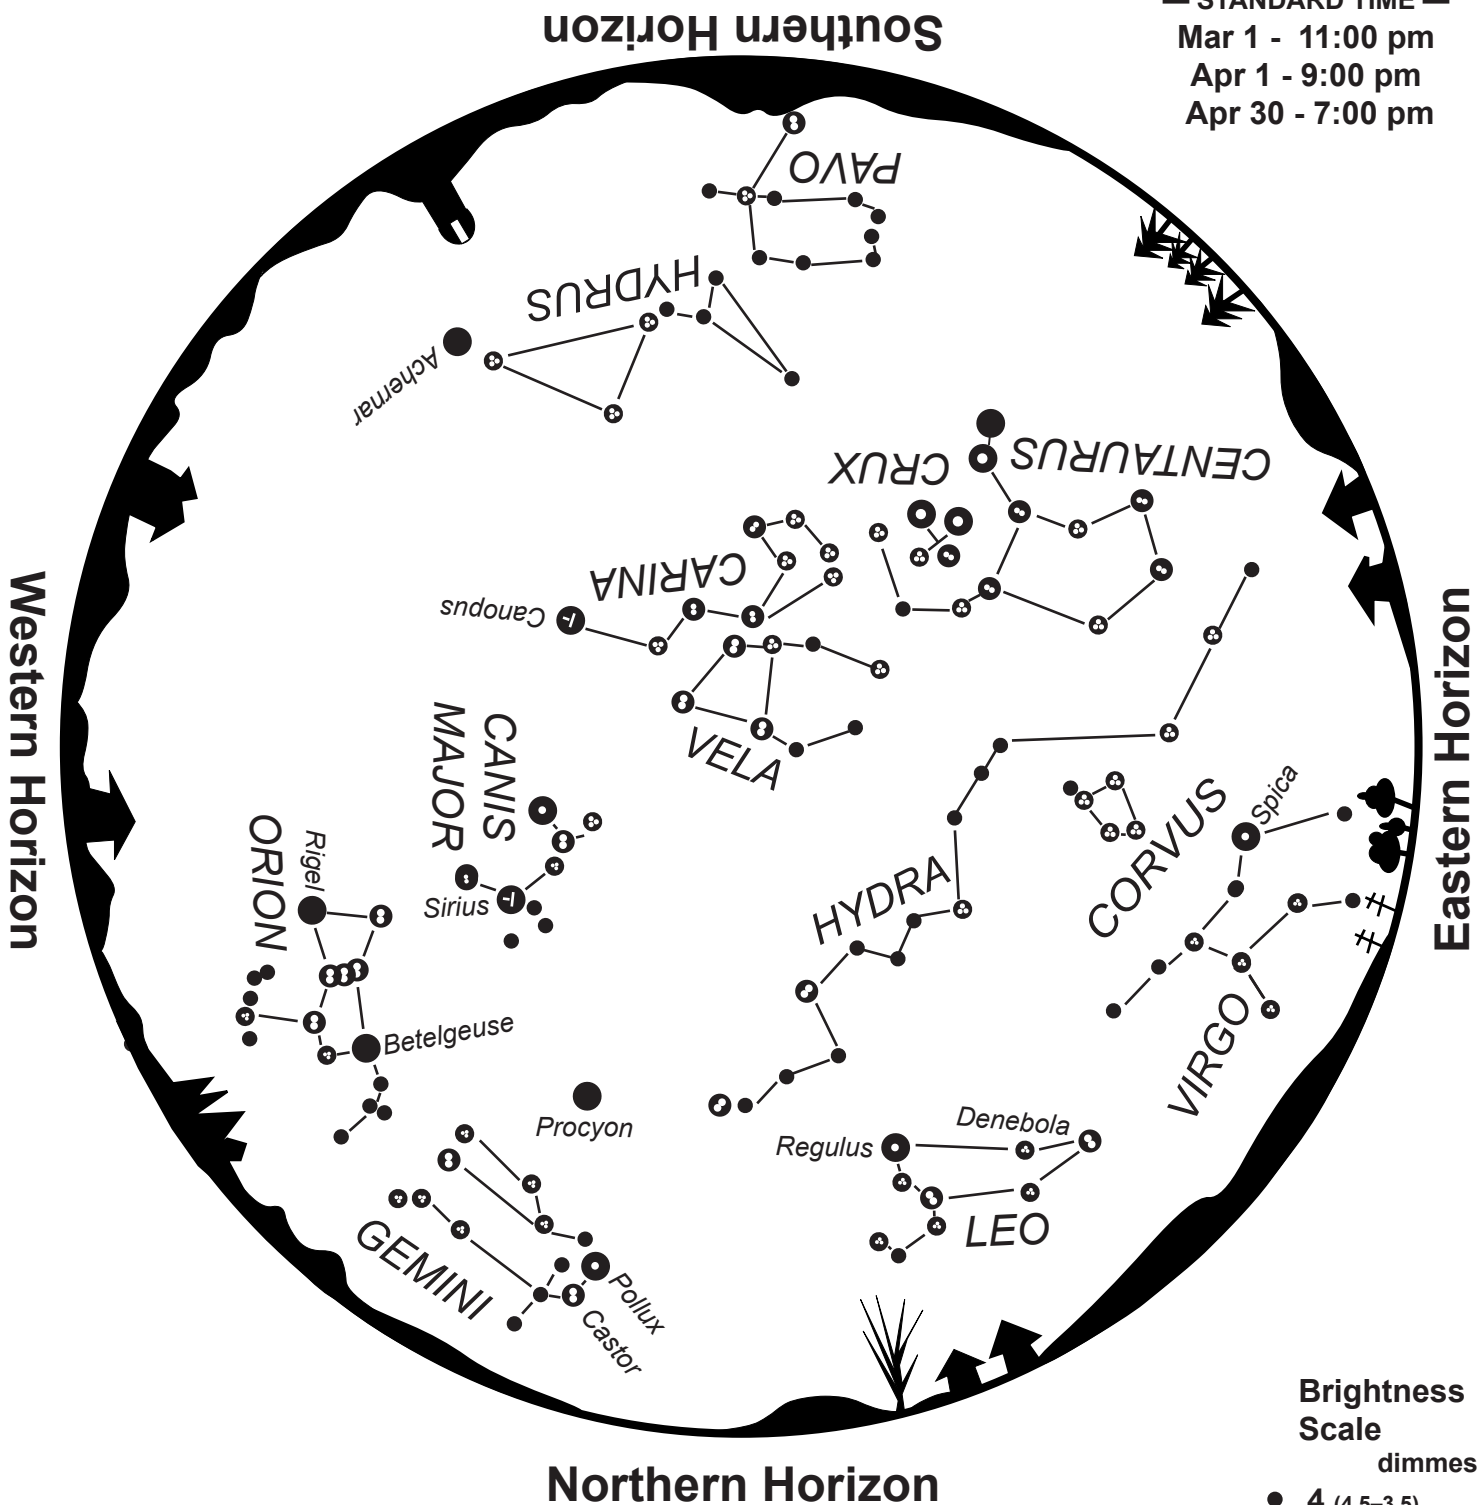

Evening Star Map for January–February

Southern Horizon

— STANDARD TIME —
 Jan 1 - 11:00 pm
 Feb 1 - 9:00 pm
 Feb 28 - 7:00 pm

Northern Horizon

To use map:

Turn the map so the direction you are facing is on the bottom.
 The constellations in the sky will match the constellations on the map.

Evening Star Map for March–April

— STANDARD TIME —

Mar 1 - 11:00 pm

Apr 1 - 9:00 pm

Apr 30 - 7:00 pm

Brightness Scale

dimmest

● 4 (4.5–3.5)

Southern Horizon

— STANDARD TIME —
 Jul 1 - 11:00 pm
 Aug 1 - 9:00 pm
 Aug 31 - 7:00 pm

Western Horizon

Eastern Horizon

Northern Horizon

To use map:

Turn the map so the direction you are facing is on the bottom.
 The constellations in the sky will match the constellations on the map.

Evening Star Map for September–October

— STANDARD TIME —
 Sep 1 - 11:00 pm
 Oct 1 - 9:00 pm
 Oct 31 - 7:00 pm

To use map:

Turn the map so the direction you are facing is on the bottom.
 The constellations in the sky will match the constellations on the map.